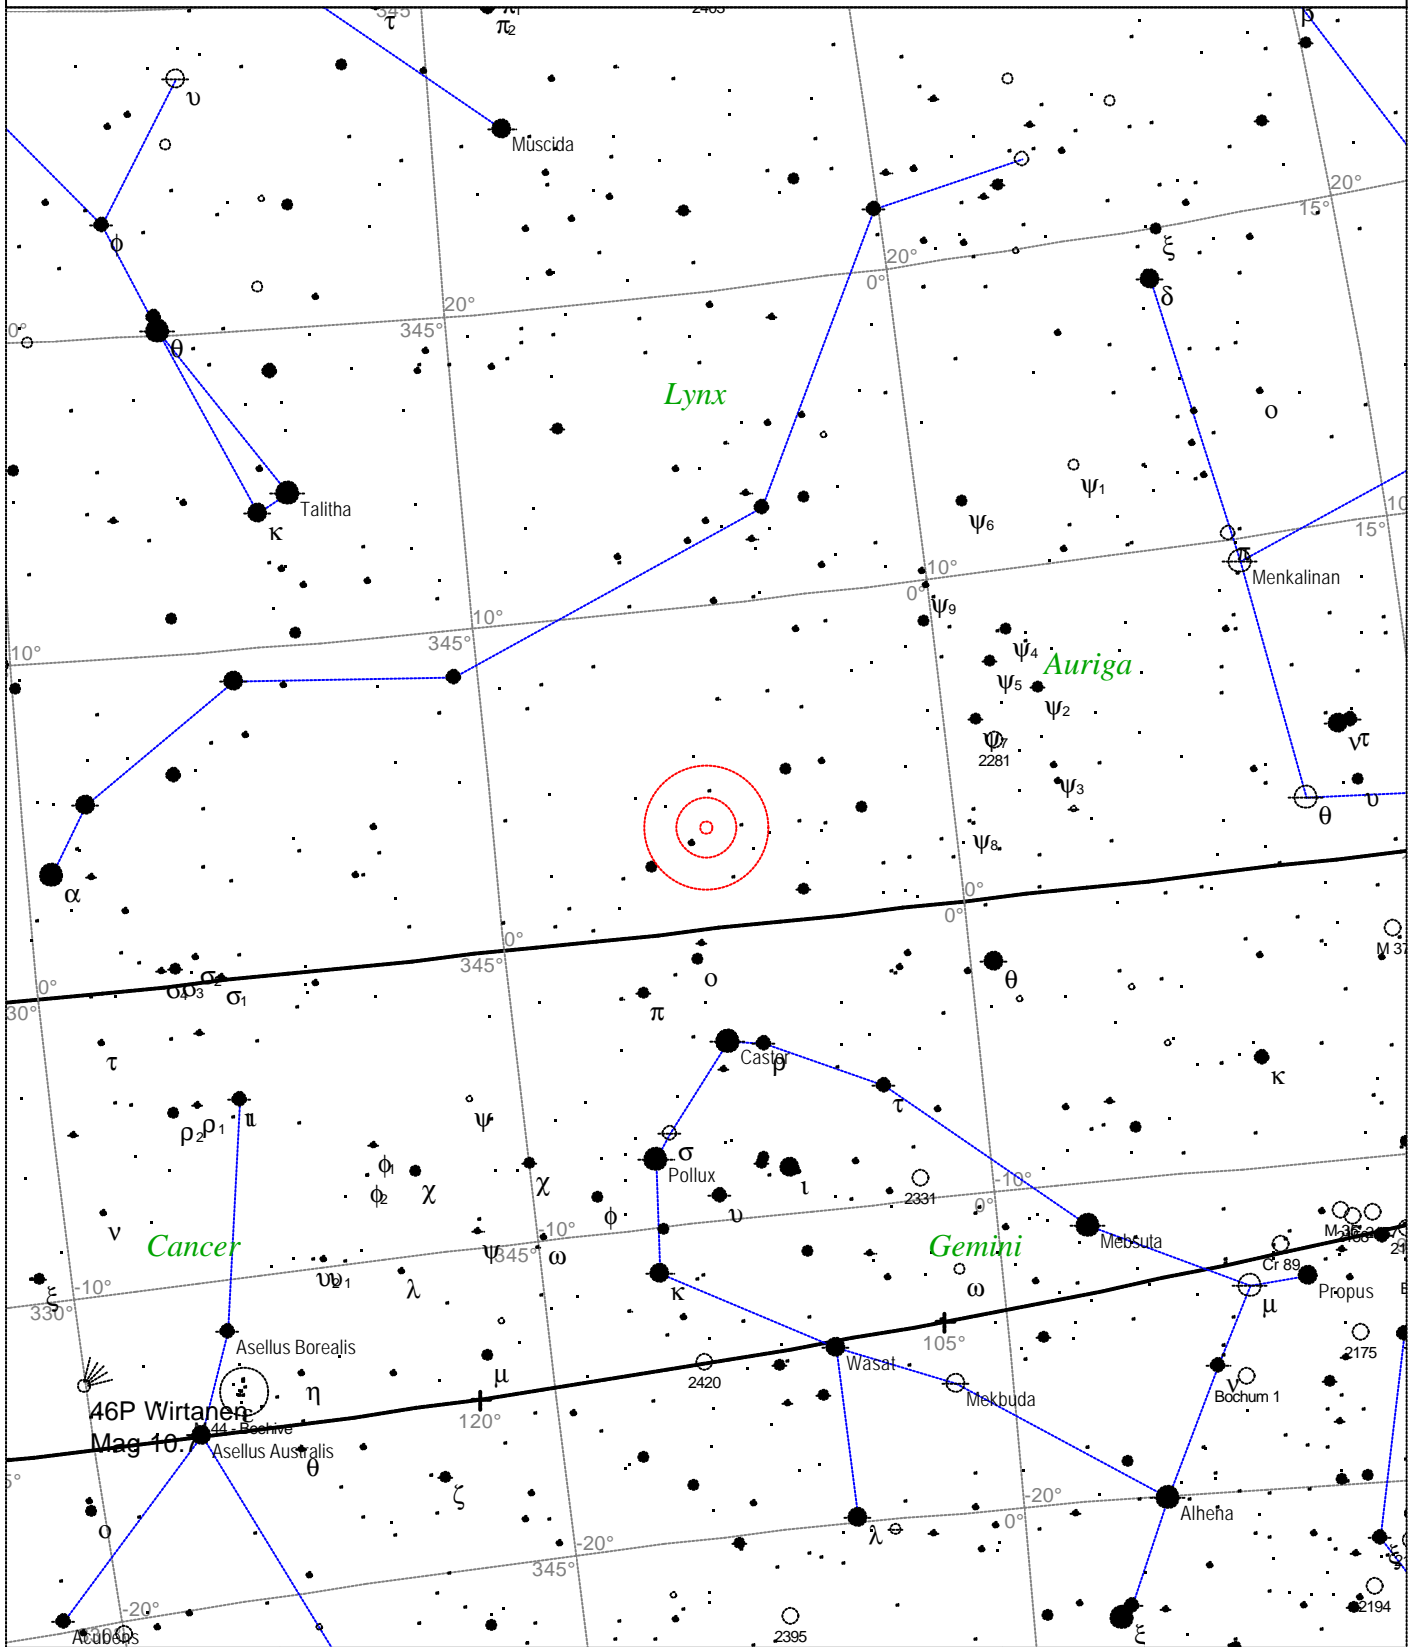

Caldwell 25 - NGC 2419

<p>STARS</p> <ul style="list-style-type: none"> ● <3 ● 3.5 ● 4 ● 4.5 ● 5 ● 5.5 	<p>SYMBOLS</p> <ul style="list-style-type: none"> ● Multiple star ○ Variable star ☄ Comet ☾ Galaxy □ Bright nebula ◻ Dark nebula ⊕ Globular cluster ○ Open cluster ⊕ Planetary nebula ☄ Quasar △ Radio source × X-ray source ○ Other object 	<p><i>Caldwell 25 - NGC 2419</i> Type of object: Globular cluster Magnitude: 10.4 Size: 6.2' Right ascension: 7h 38m 17s Declination: +38° 52' 35" Constellation: Lynx</p>
--	---	--

Local Time: 19:40:11 12-Sep-2002
 Location: 53° 27' 0" N 2° 31' 0" W

UTC: 19:40:11 12-Sep-2002
 RA: 7h38m17s Dec: +38° 52' Field: 45.0°

Sidereal Time: 18:56:39
 Julian Day: 2452530.3196