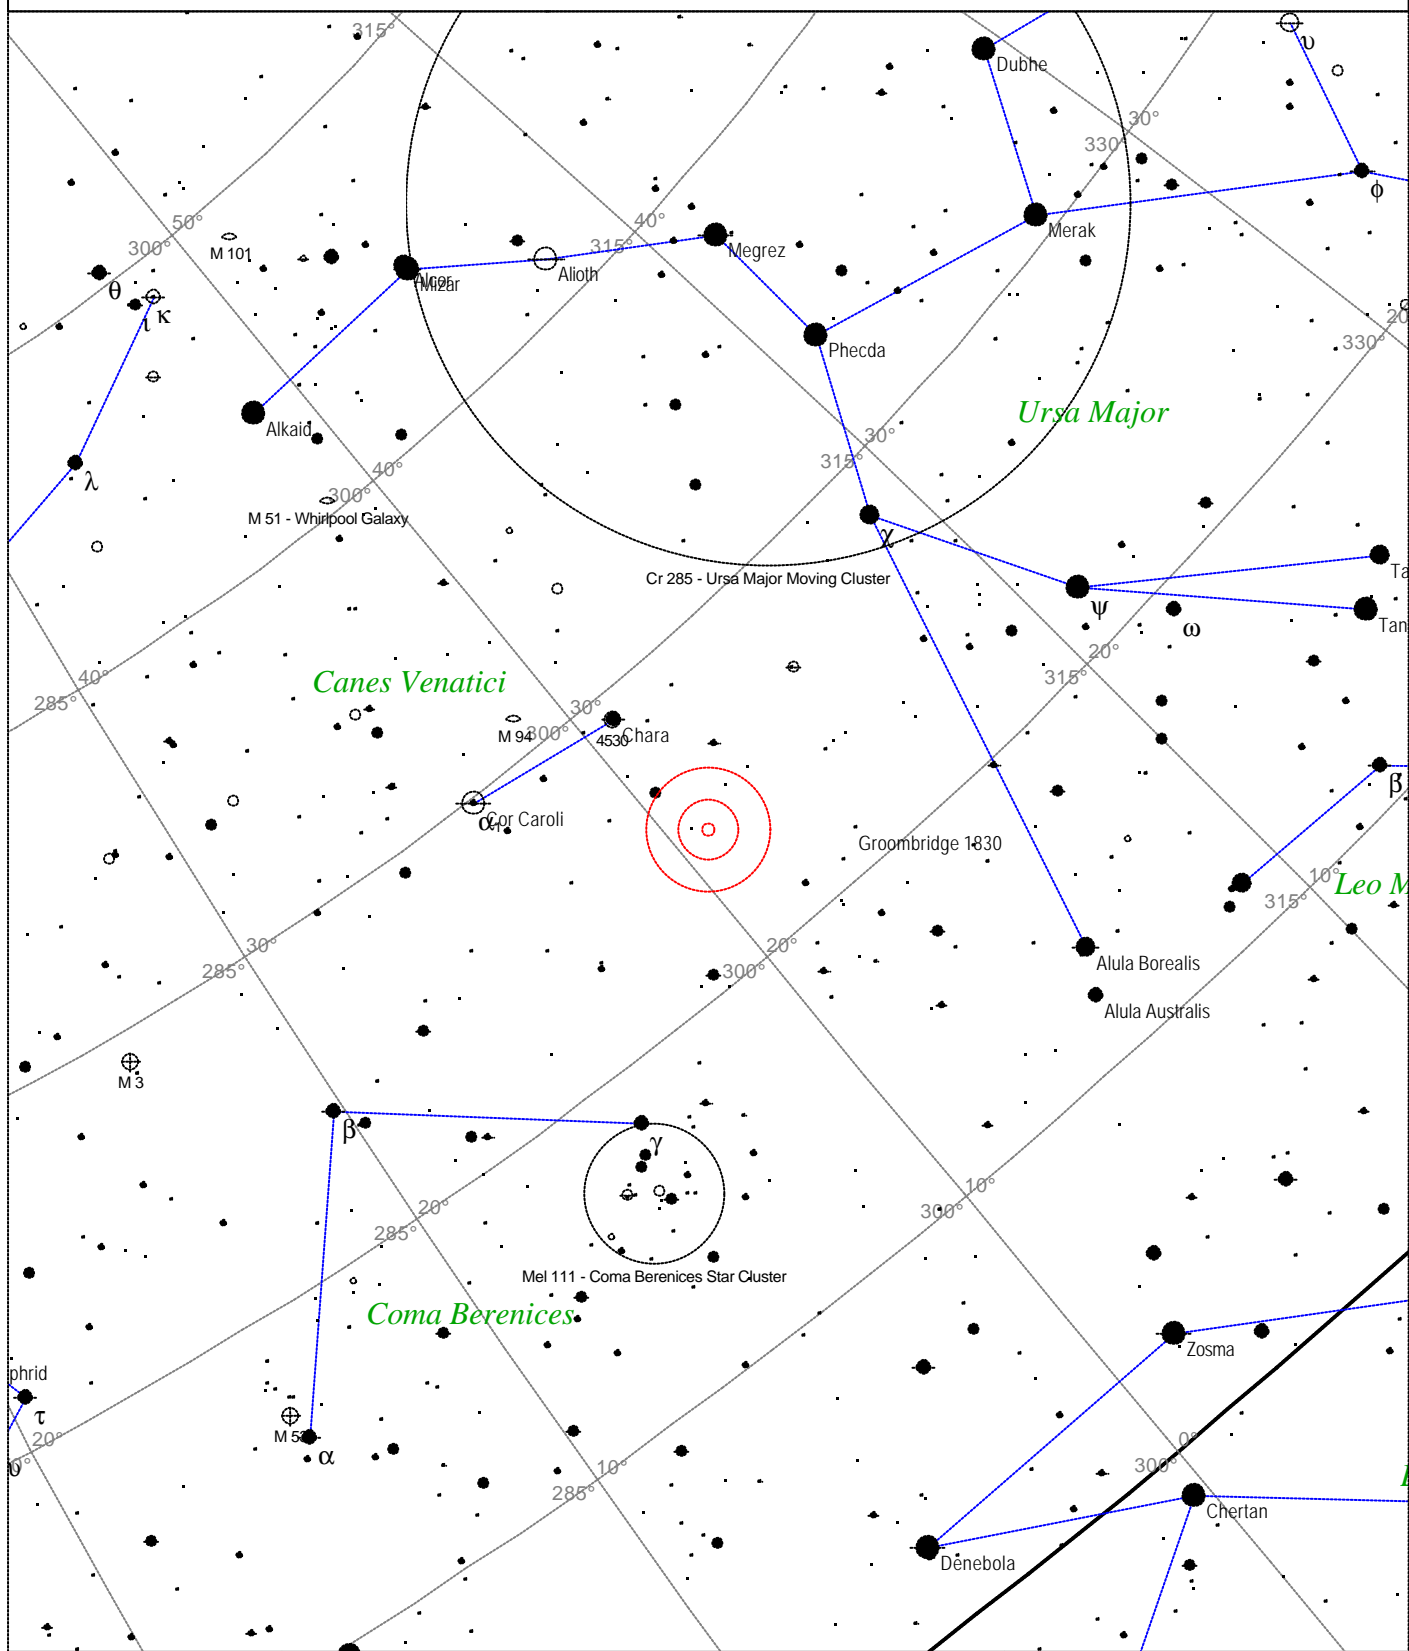

Caldwell 26 - NGC 4244

<p>STARS</p> <ul style="list-style-type: none"> ● <3 ● 3.5 ● 4 ● 4.5 ● 5 ● 5.5 	<p>SYMBOLS</p> <ul style="list-style-type: none"> ● Multiple star ○ Variable star ☄ Comet ☾ Galaxy □ Bright nebula □ Dark nebula ⊕ Globular cluster ○ Open cluster ♁ Planetary nebula ⊞ Quasar △ Radio source ✕ X-ray source ○ Other object 	<p><i>Caldwell 26 - NGC 4244</i> Type of object: Galaxy Magnitude: 10.7 Surface brightness: 12.6 mag/sq arcmin Size: 15.9'x1.8' Position angle: 48° Right ascension: 12h 17m 36s Declination: +37° 47' 47"</p>
--	---	---

Local Time: 19:40:11 12-Sep-2002 UTC: 19:40:11 12-Sep-2002 Sidereal Time: 18:56:39
 Location: 53° 27' 0" N 2° 31' 0" W RA: 12h17m36s Dec: +37° 47' Field: 45.0° Julian Day: 2452530.3196