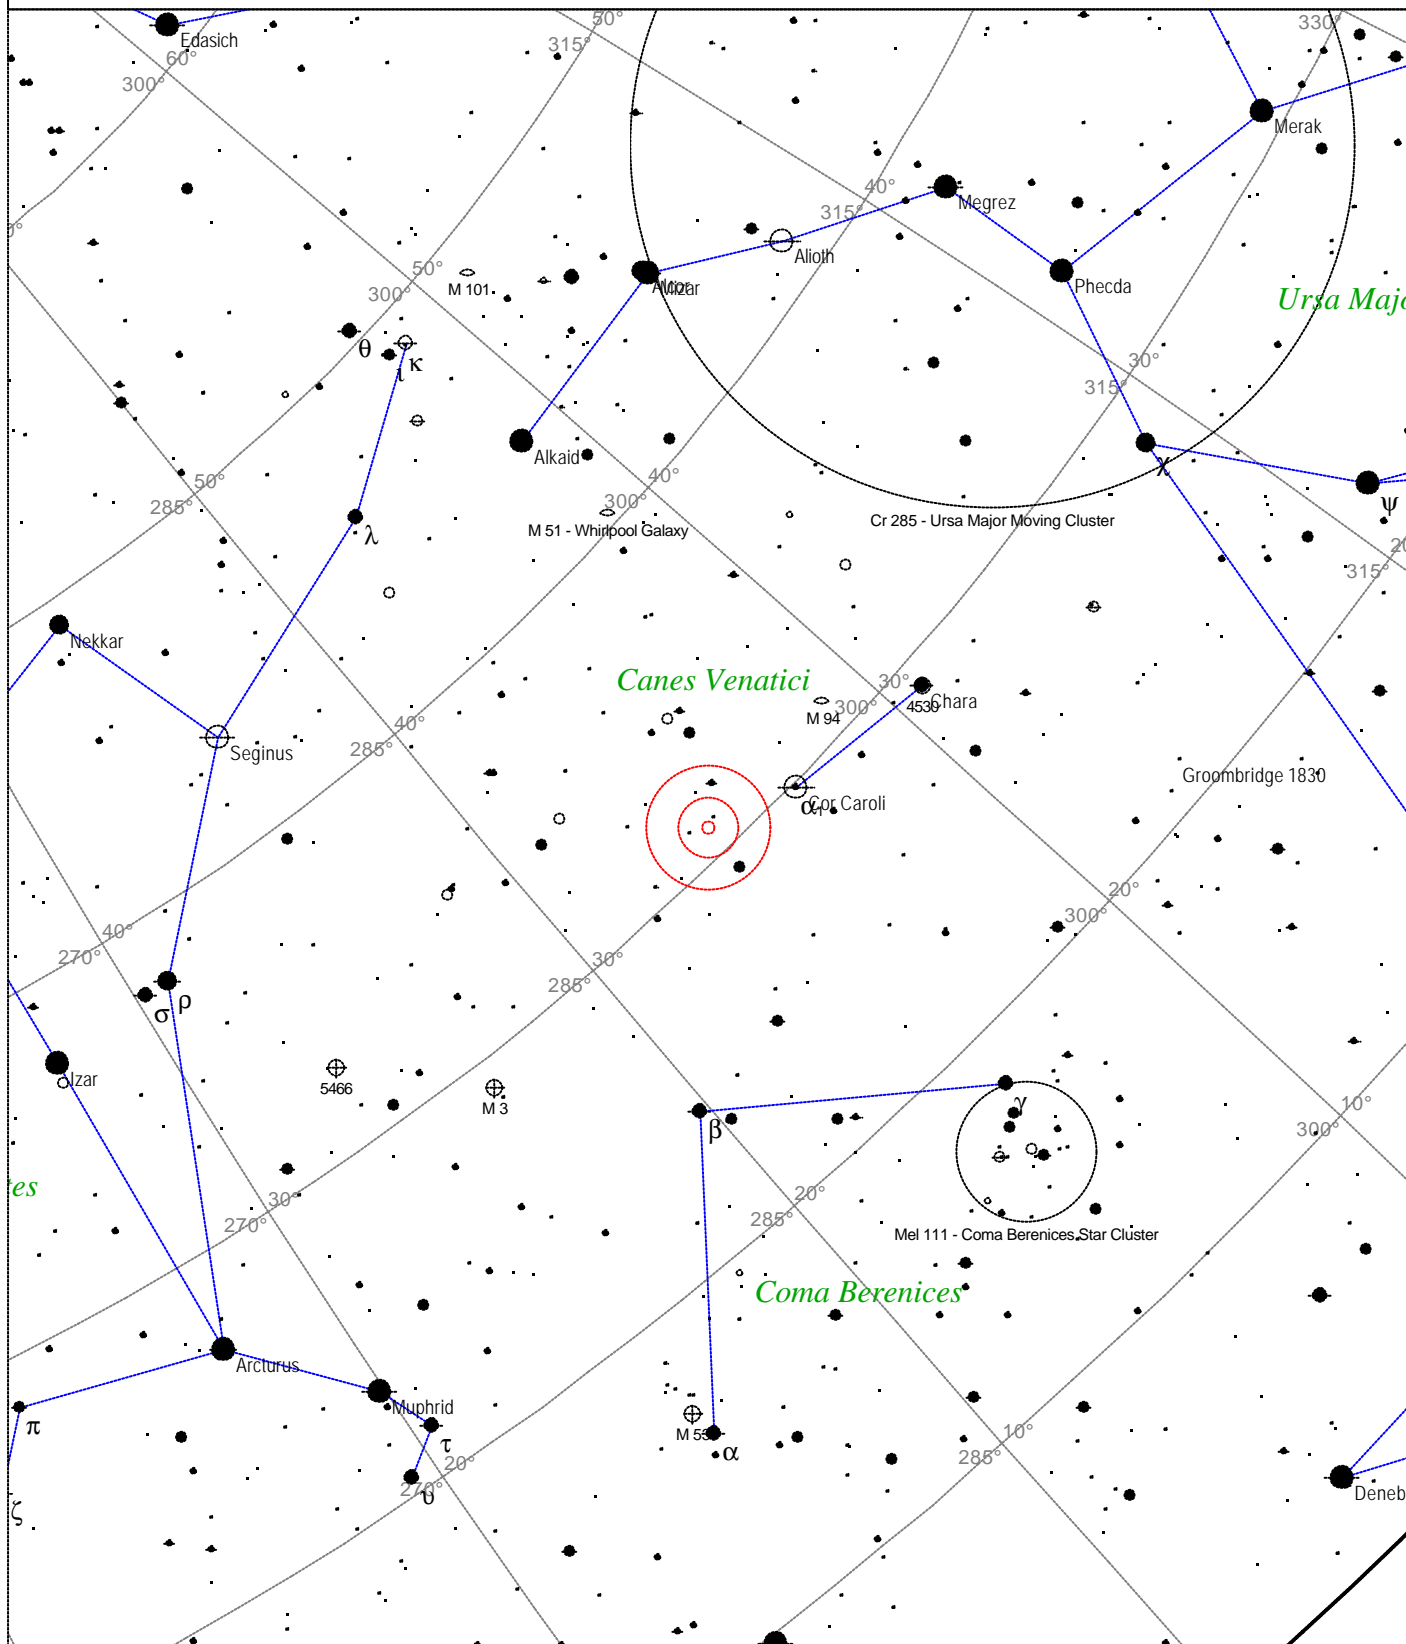

Caldwell 29 - NGC 5005

<p>STARS</p> <ul style="list-style-type: none"> ● <3 ● 3.5 ● 4 ● 4.5 ● 5 ● 5.5 	<p>SYMBOLS</p> <ul style="list-style-type: none"> ● Multiple star ○ Variable star ☄ Comet ☾ Galaxy □ Bright nebula □ Dark nebula ⊕ Globular cluster ○ Open cluster ⊕ Planetary nebula ⊗ Quasar △ Radio source × X-ray source ○ Other object 	<p><i>Caldwell 29 - NGC 5005</i> Type of object: Galaxy Magnitude: 10.6 Surface brightness: 11.7 mag/sq arcmin Size: 5.8'x2.9' Position angle: 65° Right ascension: 13h 11m 1s Declination: +37° 2' 54"</p>
--	---	--

Local Time: 19:40:11 12-Sep-2002 UTC: 19:40:11 12-Sep-2002 Sidereal Time: 18:56:39
 Location: 53° 27' 0" N 2° 31' 0" W RA: 13h11m01s Dec: +37° 02' Field: 45.0° Julian Day: 2452530.3196