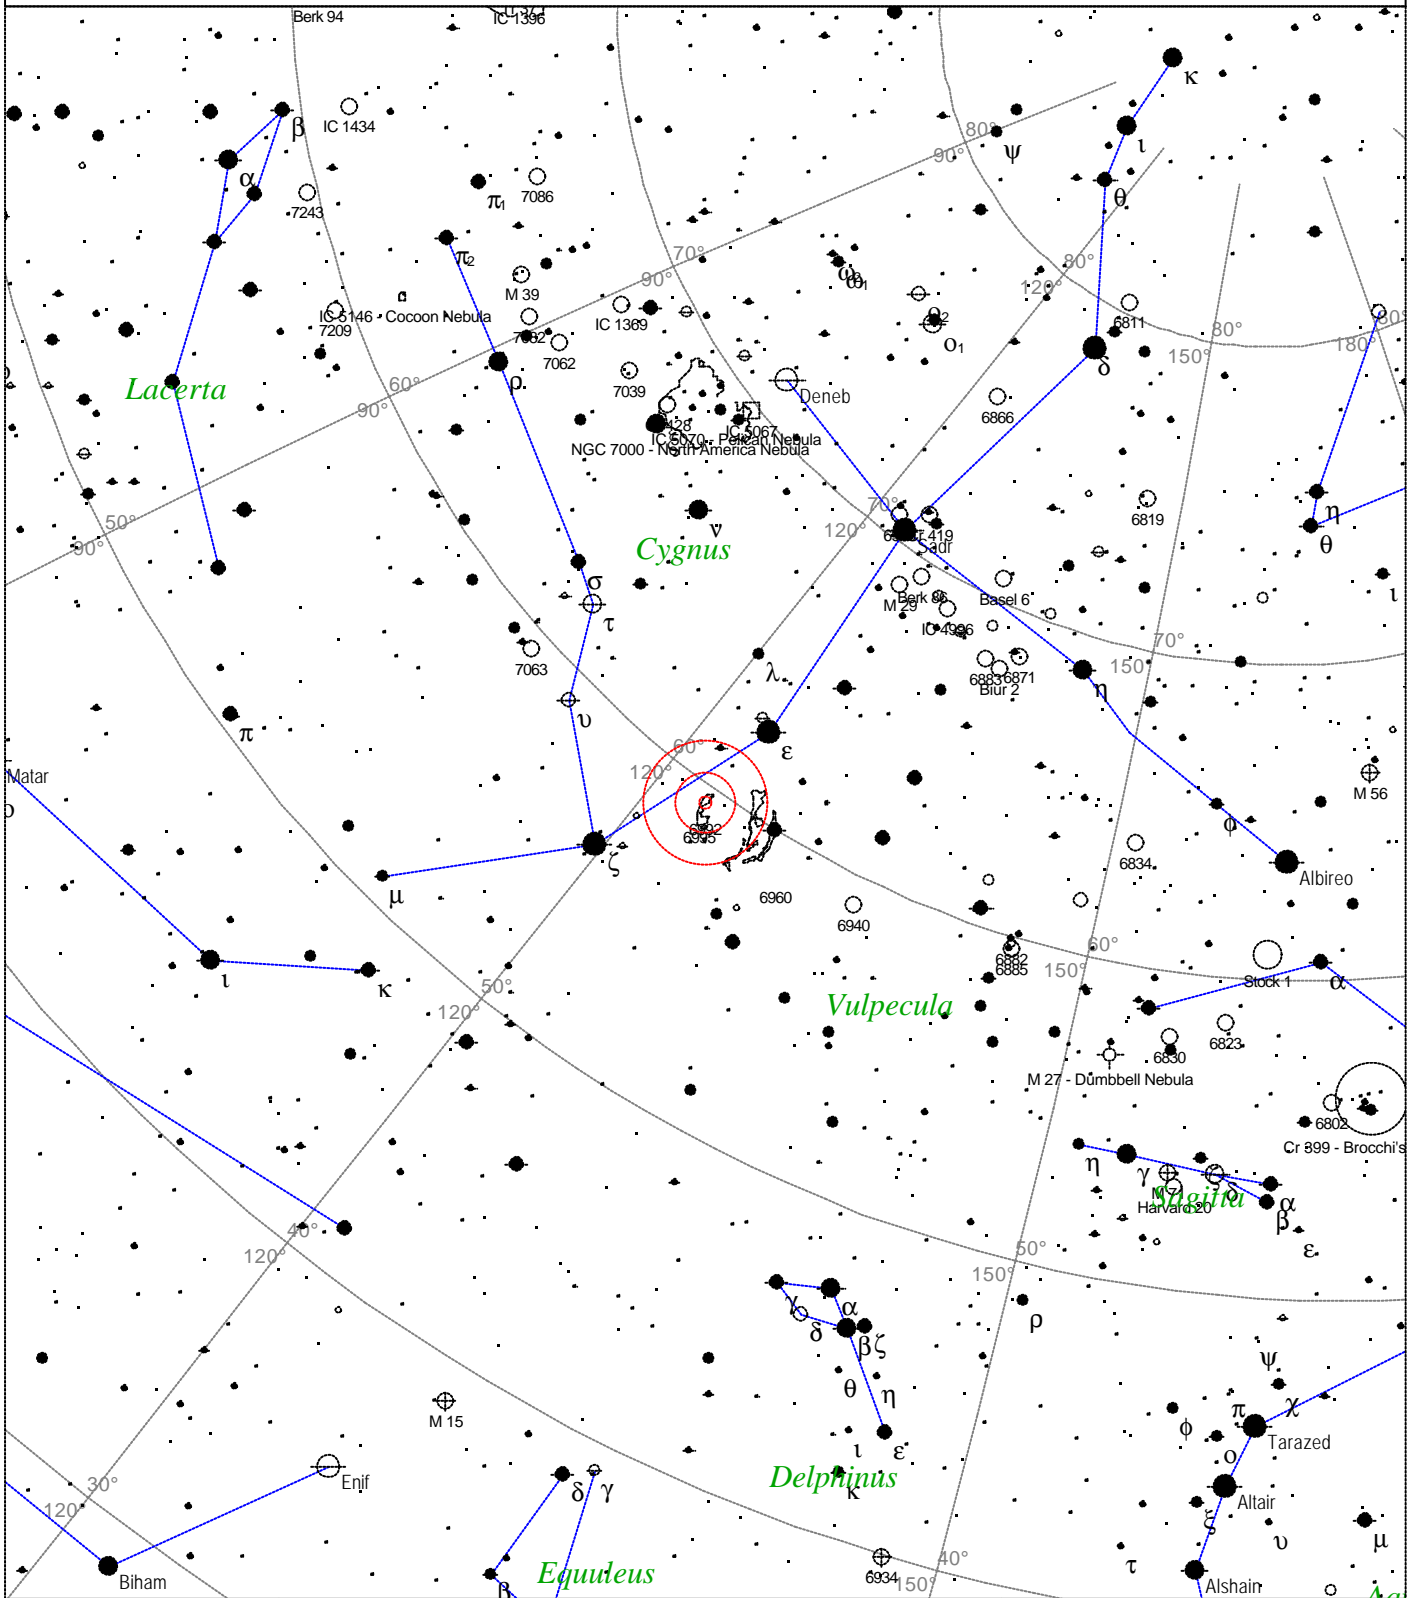

Caldwell 33 - Eastern Veil Nebula

STARS		SYMBOLS			Caldwell 33 - NGC 6992/5 - Eastern Veil Nebula Type of object: Bright nebula Magnitude: 7.0 Size: 60.0' Right ascension: 20h 56m 31s Declination: +31° 43' 43" Constellation: Cygnus
● <3	● 6	● Multiple star	◻ Dark nebula	△ Radio source	
● 3.5	● 6.5	○ Variable star	⊕ Globular cluster	× X-ray source	
● 4	● >7	☄ Comet	○ Open cluster	○ Other object	
● 4.5		☉ Galaxy	⊕ Planetary nebula		
● 5		◻ Bright nebula	☉ Quasar		
● 5.5					

Local Time: 19:40:11 12-Sep-2002
 Location: 53° 27' 0" N 2° 31' 0" W

UTC: 19:40:11 12-Sep-2002
 RA: 20h56m31s Dec: +31° 43' Field: 45.0°

Sidereal Time: 18:56:39
 Julian Day: 2452530.3196