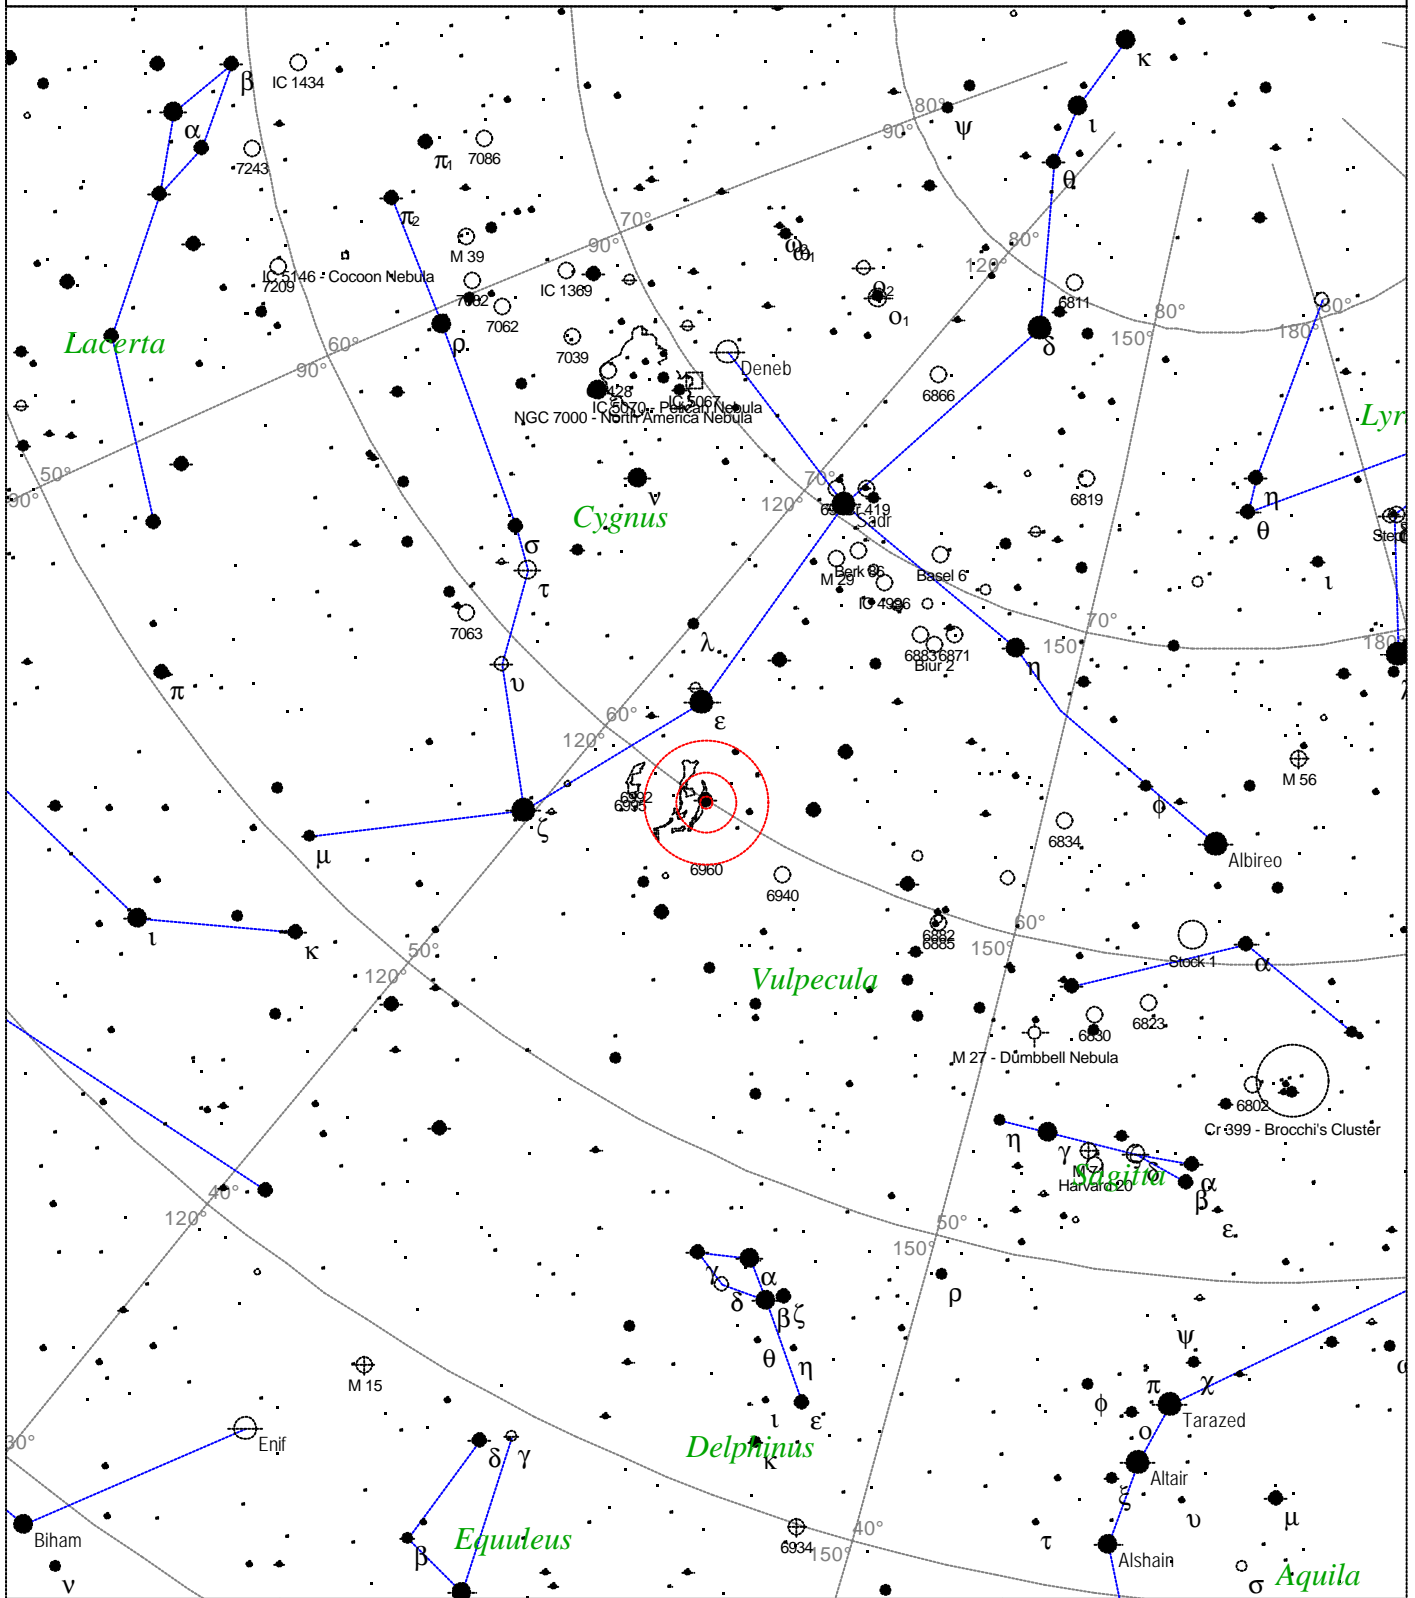

Caldwell 34 - Western Veil Nebula

<p>STARS</p> <ul style="list-style-type: none"> ● <3 ● 3.5 ● 4 ● 4.5 ● 5 ● 5.5 	<p>SYMBOLS</p> <ul style="list-style-type: none"> ● Multiple star ○ Variable star ☄ Comet ☉ Galaxy □ Bright nebula ◻ Dark nebula ⊕ Globular cluster ○ Open cluster ⊕ Planetary nebula ⊗ Quasar △ Radio source × X-ray source ○ Other object 	<p><i>Caldwell 34 - NGC 6960 - Western Veil Nebula</i> <i>Type of object: Supernova remnant</i> <i>Magnitude: 7.0</i> <i>Size: 210.0'x160.0'</i> <i>Right ascension: 20h 45m 49s</i> <i>Declination: +30° 43' 42"</i> <i>Constellation: Cygnus</i></p>
--	---	--

Local Time: 19:40:11 12-Sep-2002 UTC: 19:40:11 12-Sep-2002 Sidereal Time: 18:56:39
 Location: 53° 27' 0" N 2° 31' 0" W RA: 20h45m49s Dec: +30° 43' Field: 45.0° Julian Day: 2452530.3196