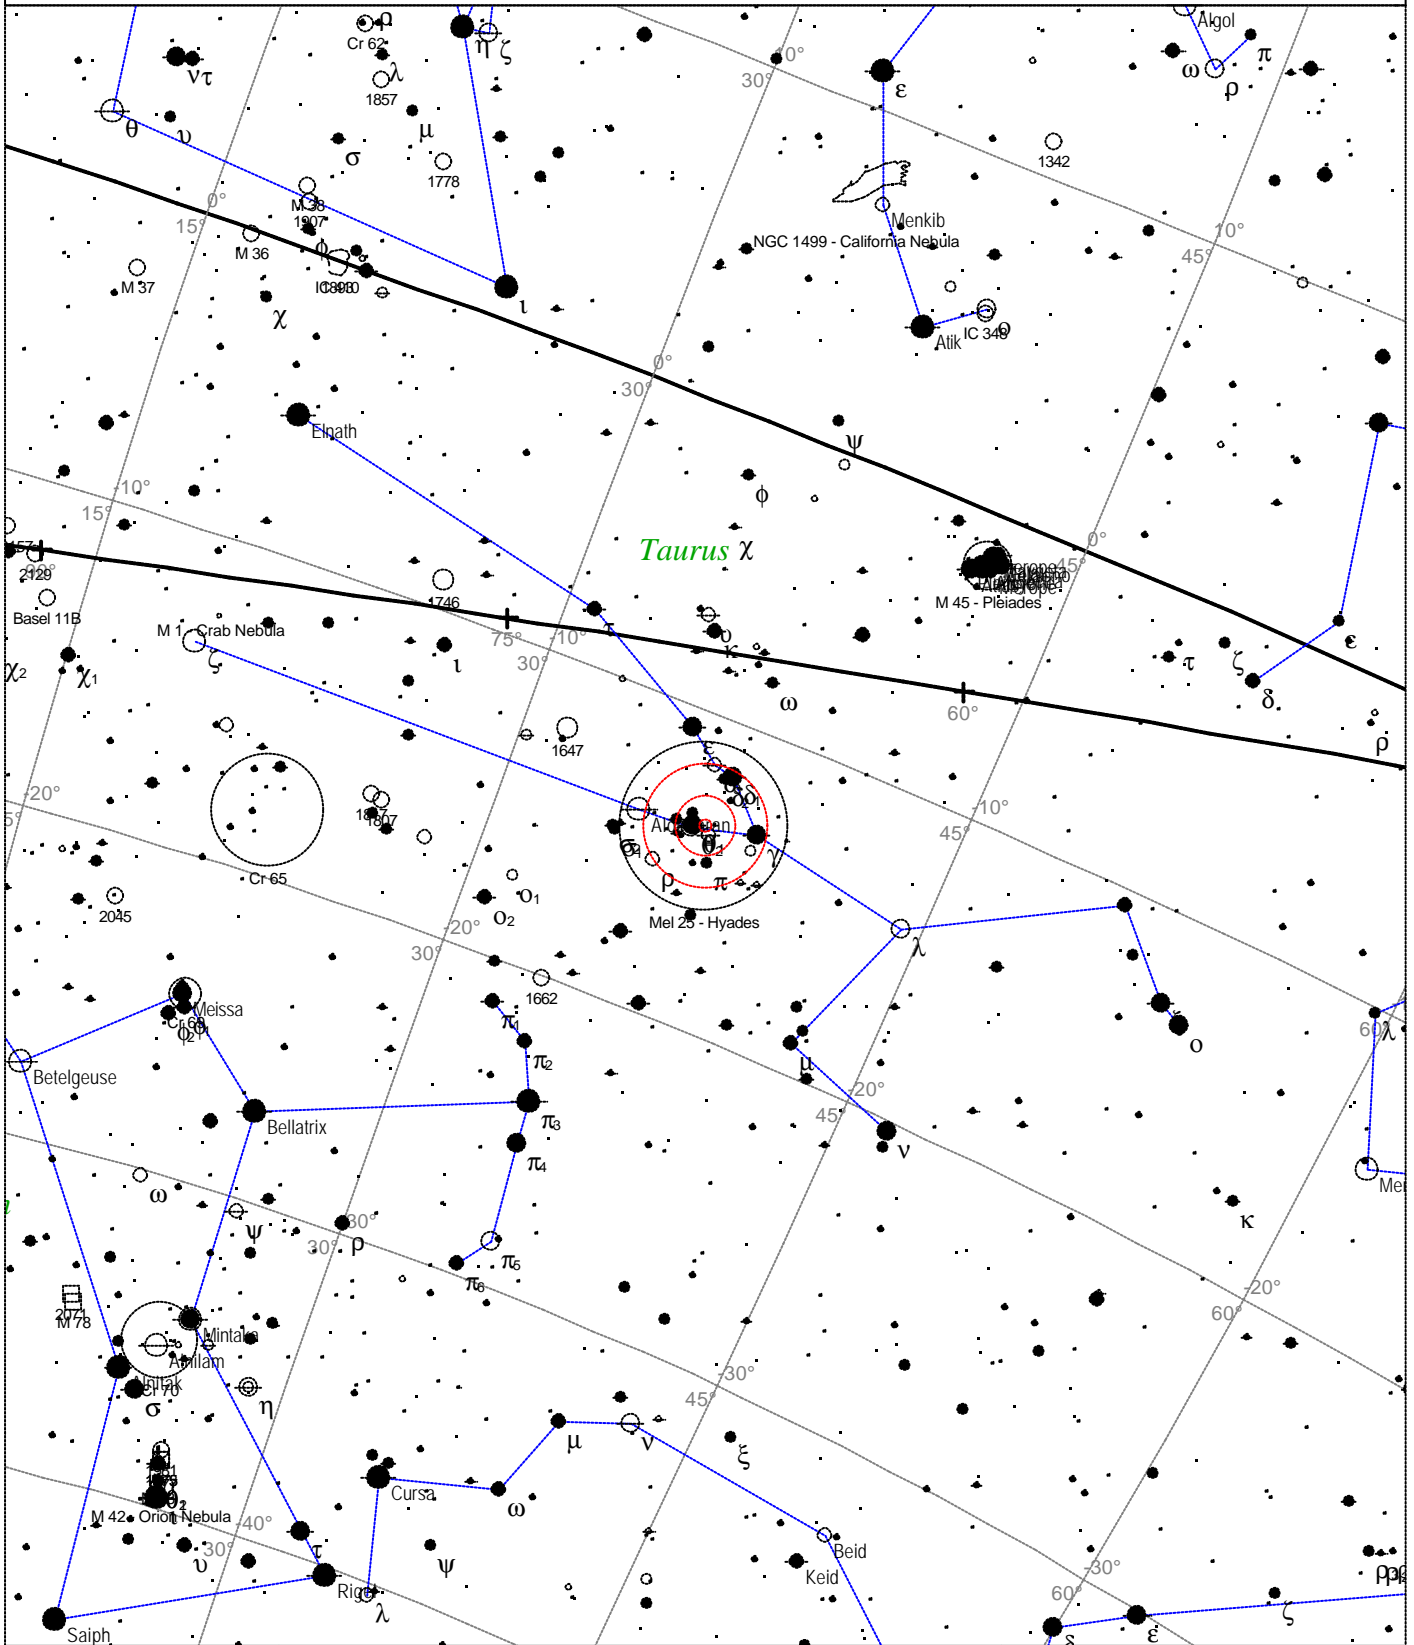

Caldwell 41 - The Hyades

<p>STARS</p> <ul style="list-style-type: none"> ● <3 ● 3.5 ● 4 ● 4.5 ● 5 ● 5.5 ● 6 ● 6.5 ● >7 	<p>SYMBOLS</p> <ul style="list-style-type: none"> ● Multiple star ○ Variable star ☄ Comet ☉ Galaxy □ Bright nebula ◻ Dark nebula ⊕ Globular cluster ○ Open cluster ⊕ Planetary nebula ⊗ Quasar △ Radio source × X-ray source ○ Other object 	<p><i>Caldwell 41 - Hyades</i> Type of object: Open cluster Magnitude: 0.5 Size: 330.0' Right ascension: 4h 27m 8s Declination: +16° 0' 24" Constellation: Taurus</p>
---	---	---

Local Time: 19:40:11 12-Sep-2002
 Location: 53° 27' 0" N 2° 31' 0" W

UTC: 19:40:11 12-Sep-2002
 RA: 4h27m08s Dec: +16° 00' Field: 45.0°

Sidereal Time: 18:56:39
 Julian Day: 2452530.3196