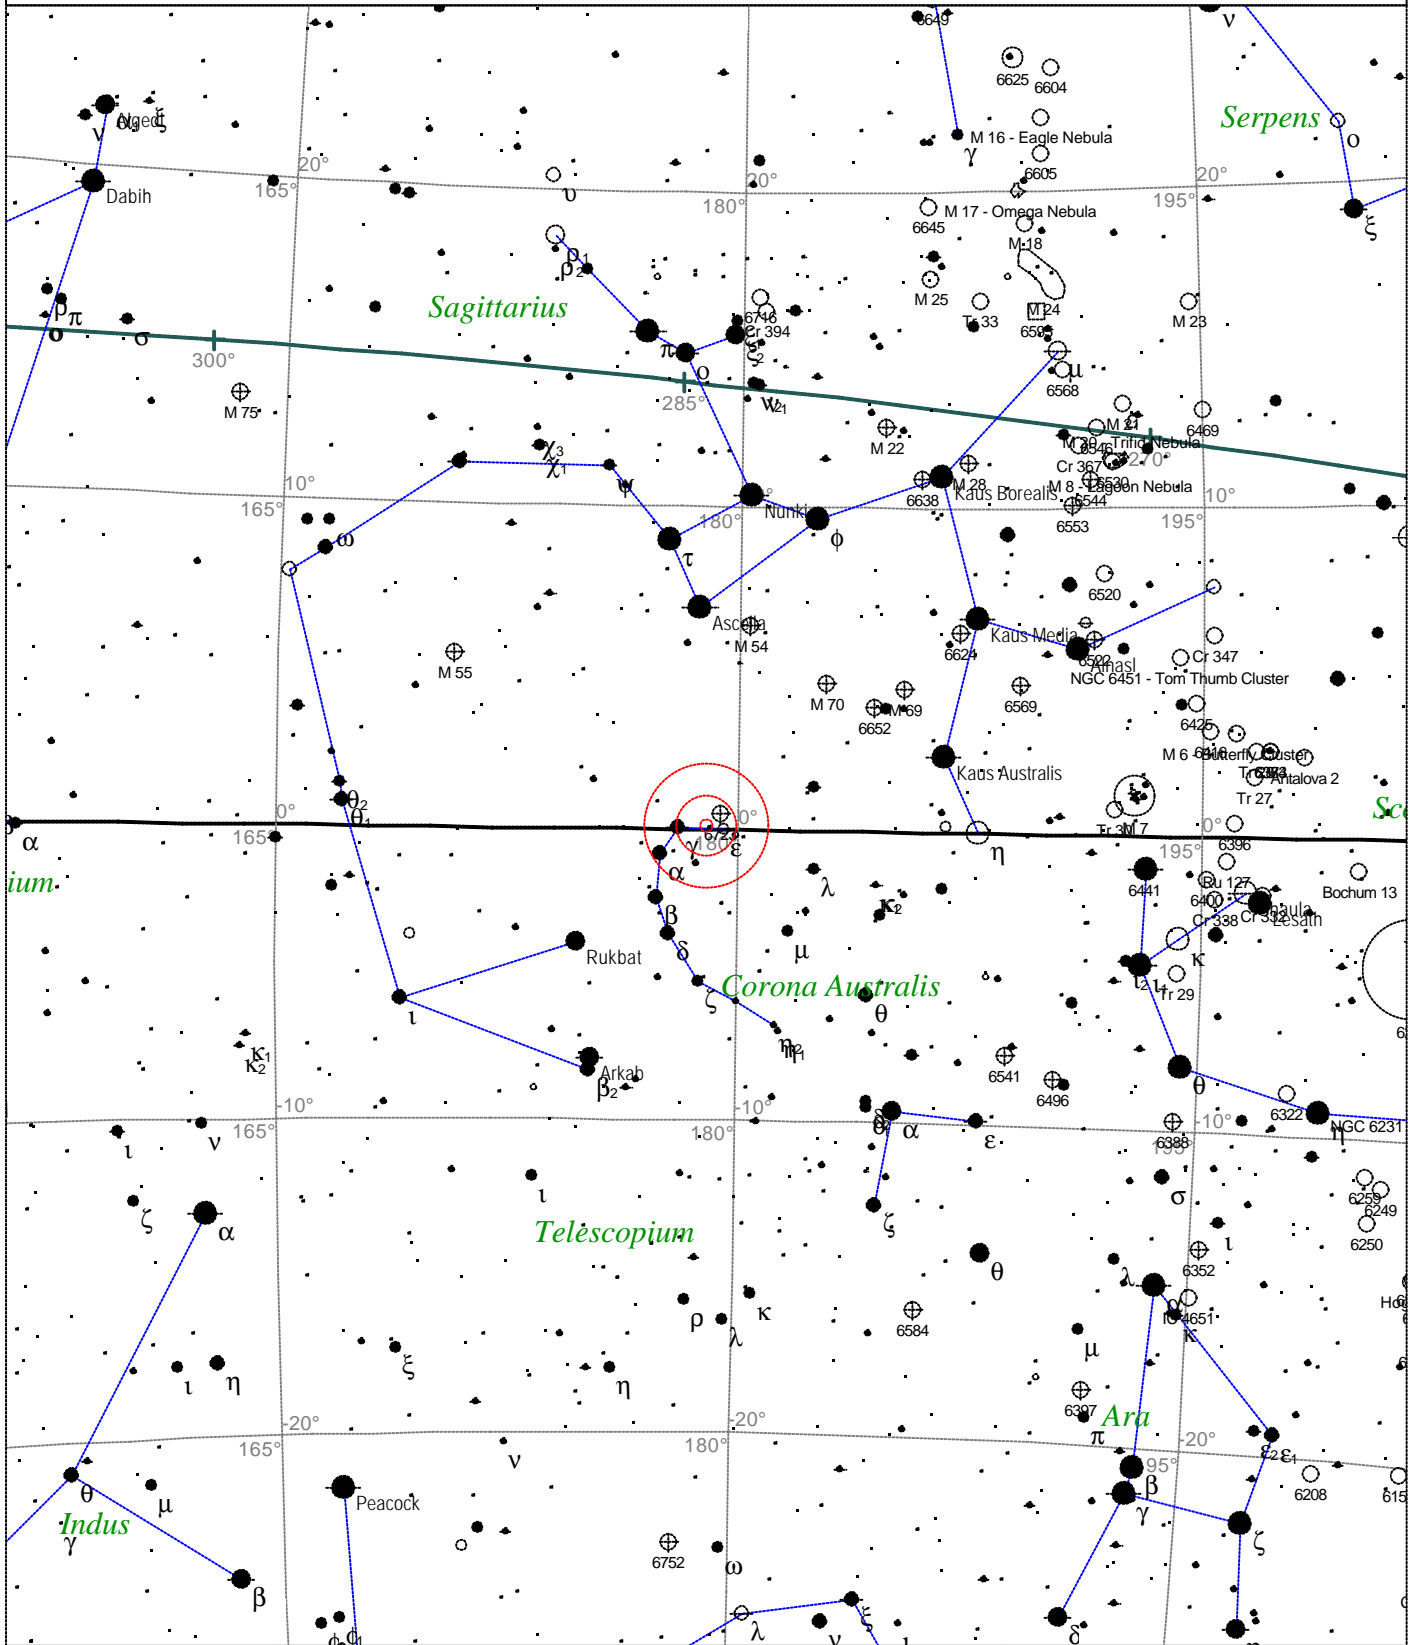

Caldwell 68 - NGC 6729

<p>STARS</p> <ul style="list-style-type: none"> ● <3 ● 3.5 ● 4 ● 4.5 ● 5 ● 5.5 ● 6 ● 6.5 ● >7 	<p>SYMBOLS</p> <ul style="list-style-type: none"> ● Multiple star ○ Variable star ☄ Comet ☾ Galaxy □ Bright nebula ◻ Dark nebula ⊕ Globular cluster ○ Open cluster ♁ Planetary nebula ☉ Quasar △ Radio source ✕ X-ray source ○ Other object 	<p><i>Caldwell 68 - NGC 6729</i> Type of object: Bright nebula Size: 25.0'x20.0' Right ascension: 19h 2m 6s Declination: -36° 57' 22" Constellation: Corona Australis</p>
---	---	--

Local Time: 19:40:11 12-Sep-2002 UTC: 19:40:11 12-Sep-2002 Sidereal Time: 18:56:39
 Location: 53° 27' 0" N 2° 31' 0" W RA: 19h02m06s Dec: -36° 57' Field: 45.0° Julian Day: 2452530.3196