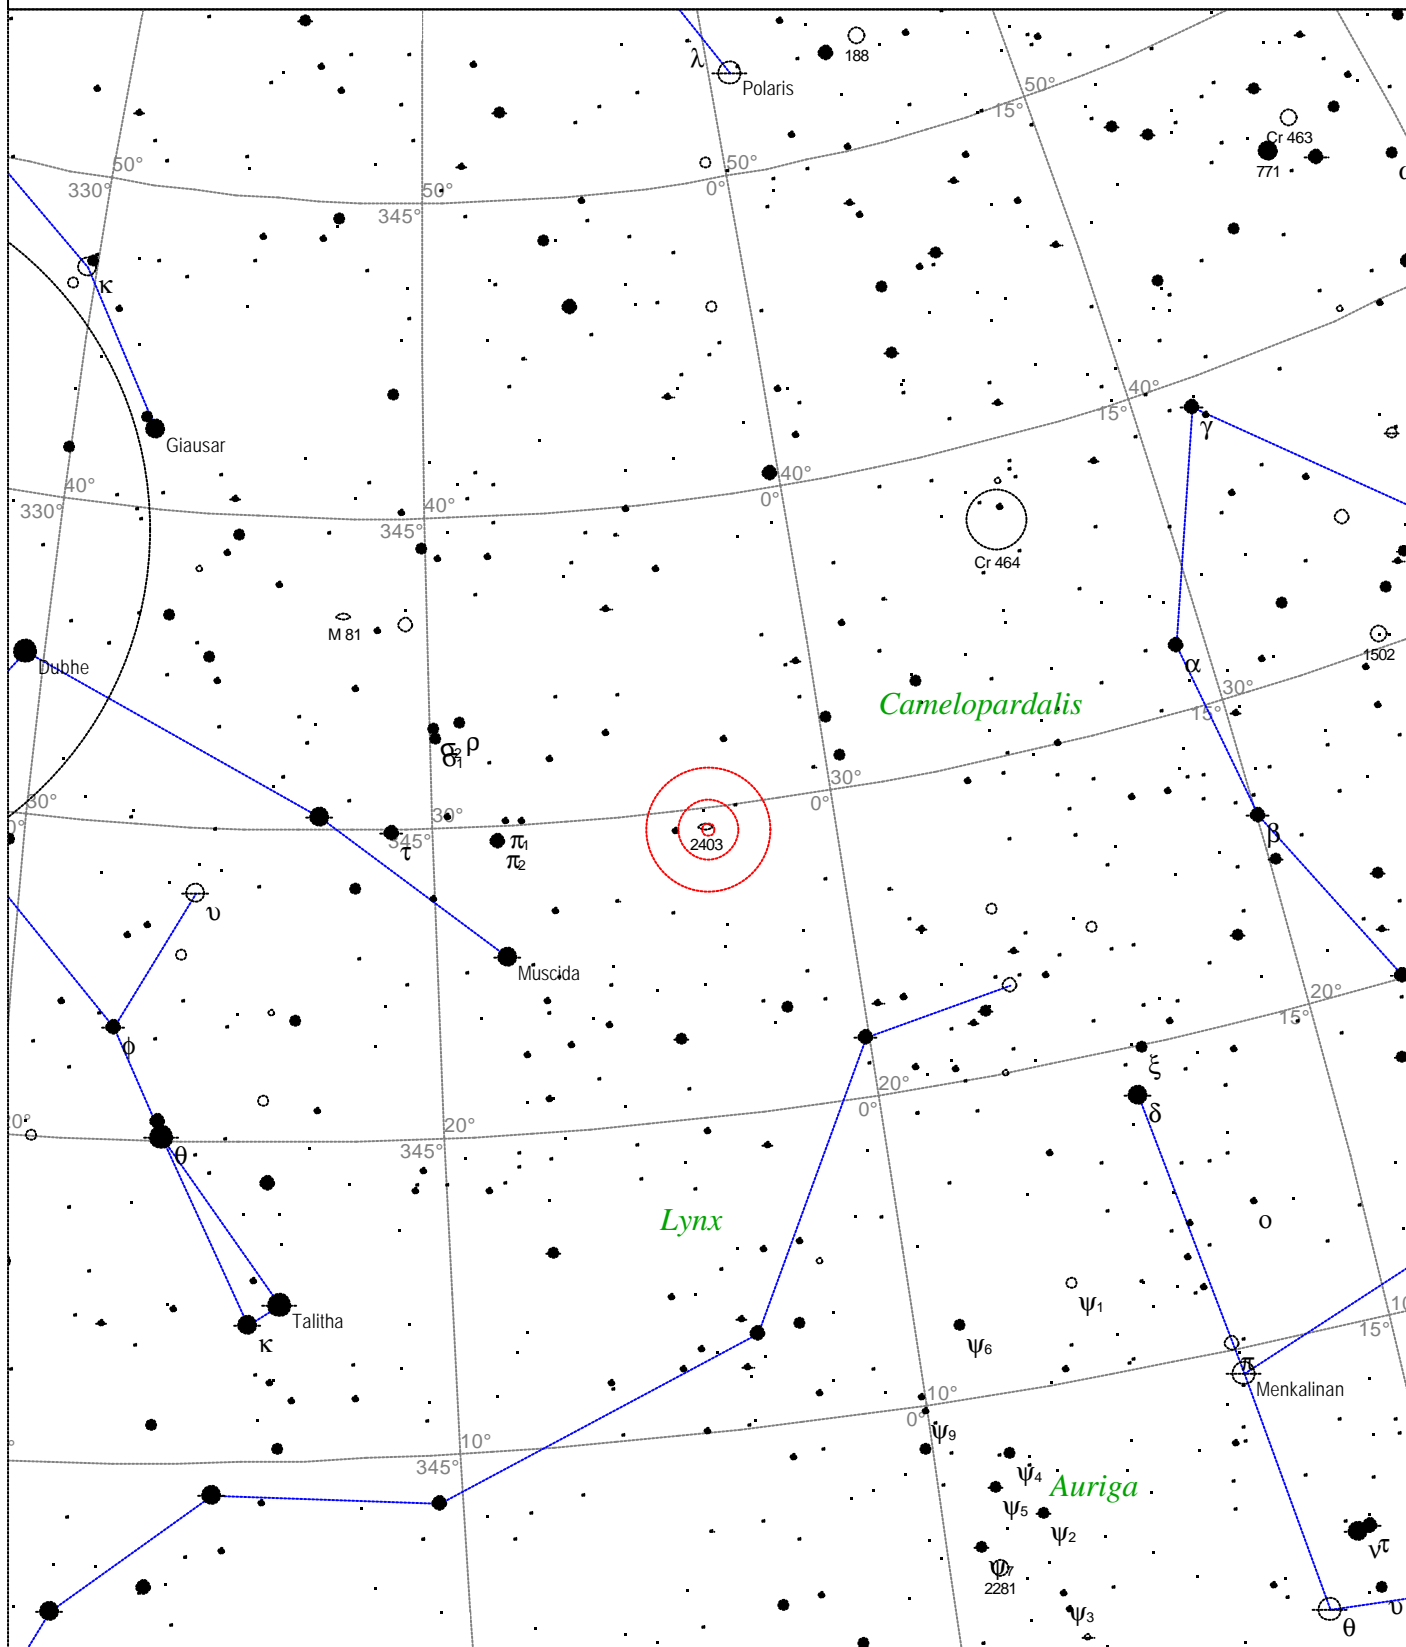

Caldwell 7 - NGC 2403 (Spiral Galaxy)

<p>STARS</p> <ul style="list-style-type: none"> ● <3 · 6 ● 3.5 · 6.5 ● 4 · >7 ● 4.5 ● 5 ● 5.5 	<p>SYMBOLS</p> <ul style="list-style-type: none"> ● Multiple star ○ Variable star ☄ Comet ☉ Galaxy □ Bright nebula □ Dark nebula ⊕ Globular cluster ○ Open cluster ♁ Planetary nebula ⊞ Quasar △ Radio source × X-ray source ○ Other object 	<p><i>Caldwell 7 - NGC 2403 (Spiral Galaxy)</i> <i>Magnitude: 8.9</i> <i>Surface brightness: 12.7 mag/sq arcmin</i> <i>Size: 23.4'x11.8'</i> <i>Position angle: 127°</i> <i>Right ascension: 7h 37m 3s</i> <i>Declination: +65° 35' 37"</i> <i>Constellation: Camelopardalis</i></p>
---	---	---

Local Time: 19:40:11 12-Sep-2002
 Location: 53° 27' 0" N 2° 31' 0" W

UTC: 19:40:11 12-Sep-2002
 RA: 7h37m03s Dec: +65° 35' Field: 45.0°

Sidereal Time: 18:56:39
 Julian Day: 2452530.3196