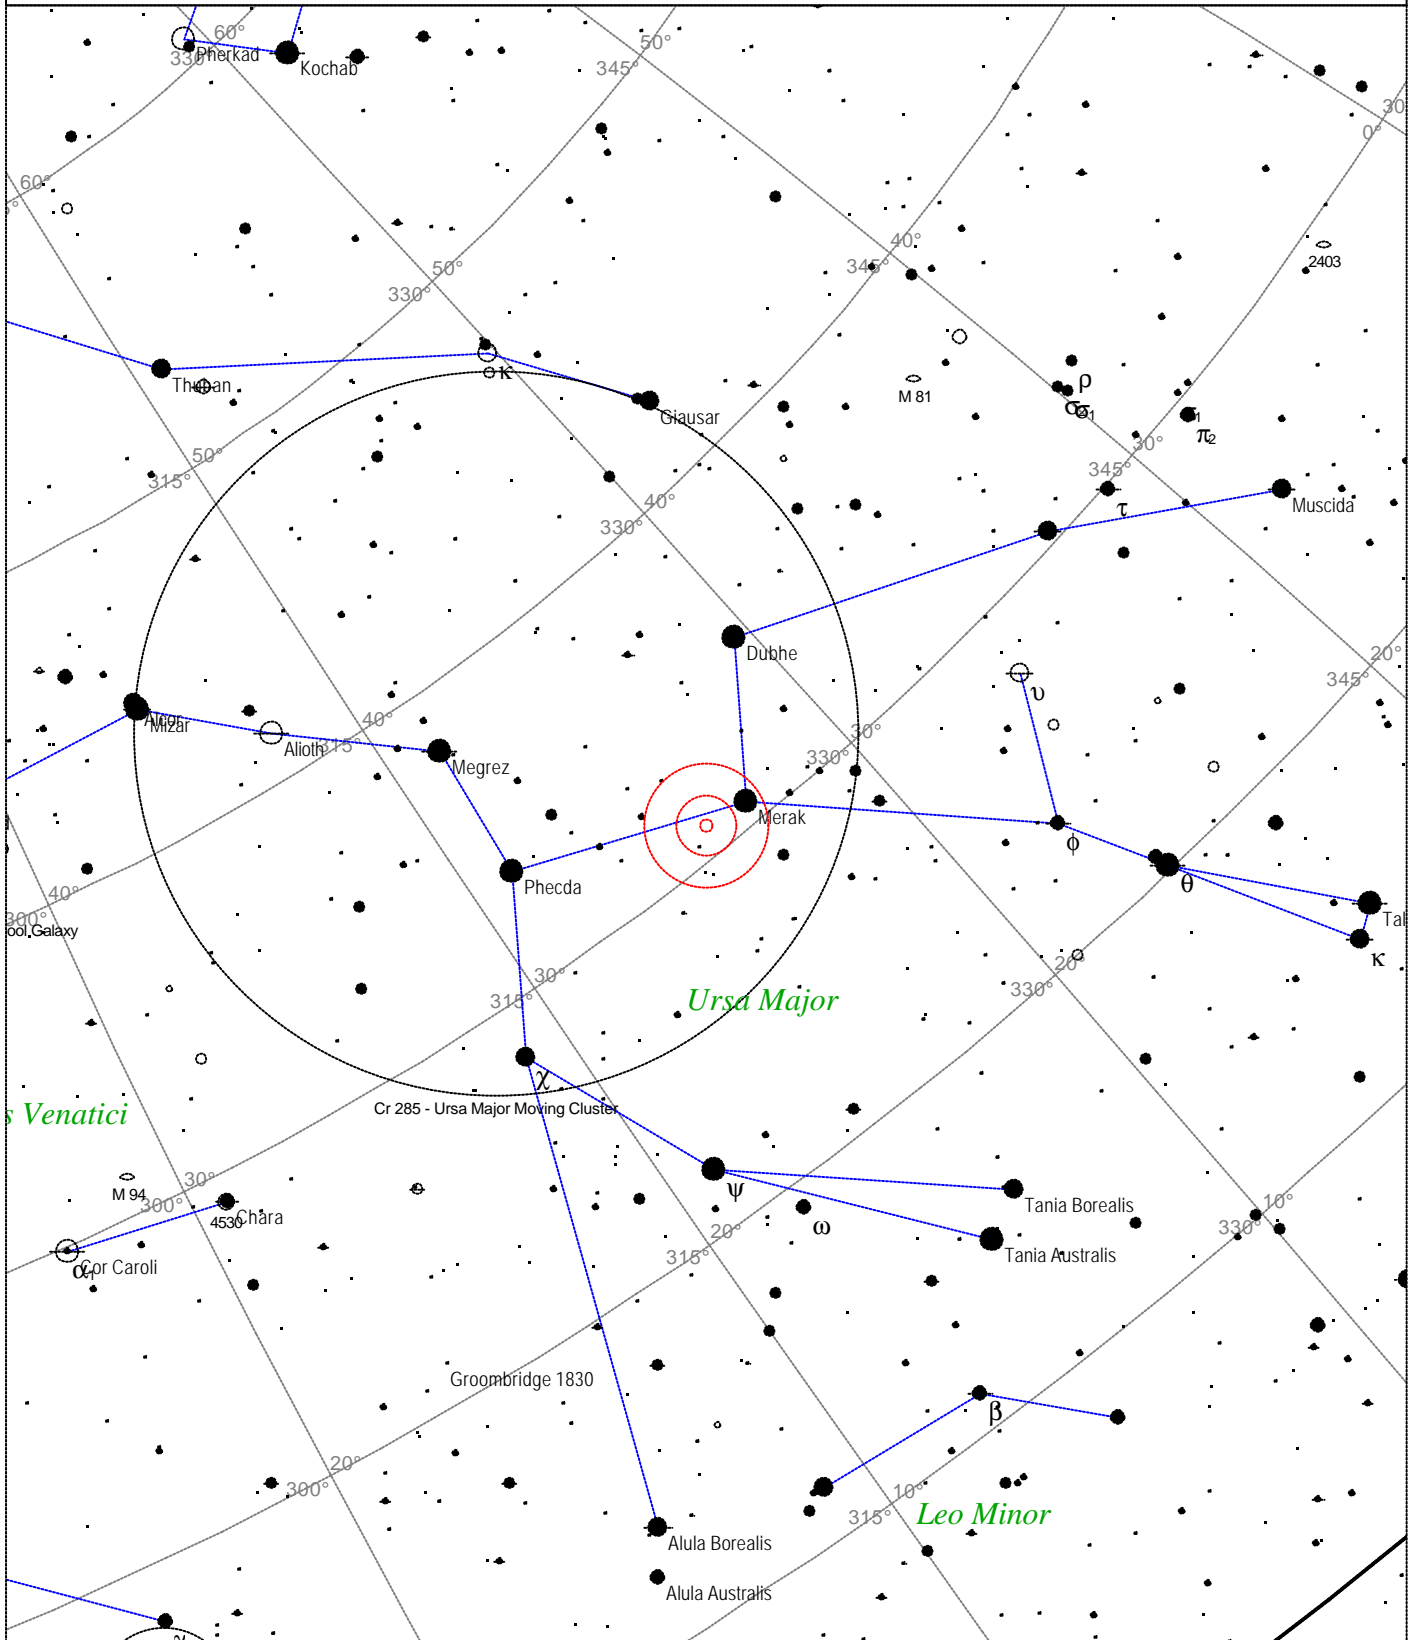

# Messier 108 - Galaxy

STARS		SYMBOLS			<i>Messier 108 - Galaxy</i> Magnitude: 10.6 Surface brightness: 13.3 mag/sq arcmin Size: 8.6'x2.4' Position angle: 80° Right ascension: 11h 11m 36s Declination: +55° 39' 38" Constellation: Ursa Major
● <3	· 6	● Multiple star	◻ Dark nebula	△ Radio source	
● 3.5	· 6.5	○ Variable star	⊕ Globular cluster	× X-ray source	
● 4	· >7	☄ Comet	○ Open cluster	○ Other object	
● 4.5		☉ Galaxy	♁ Planetary nebula		
● 5		◻ Bright nebula	☉ Quasar		
● 5.5					

Local Time: 19:40:11 12-Sep-2002  
 Location: 53° 27' 0" N 2° 31' 0" W

UTC: 19:40:11 12-Sep-2002  
 RA: 11h11m36s Dec: +55° 39' Field: 45.0°

Sidereal Time: 18:56:39  
 Julian Day: 2452530.3196