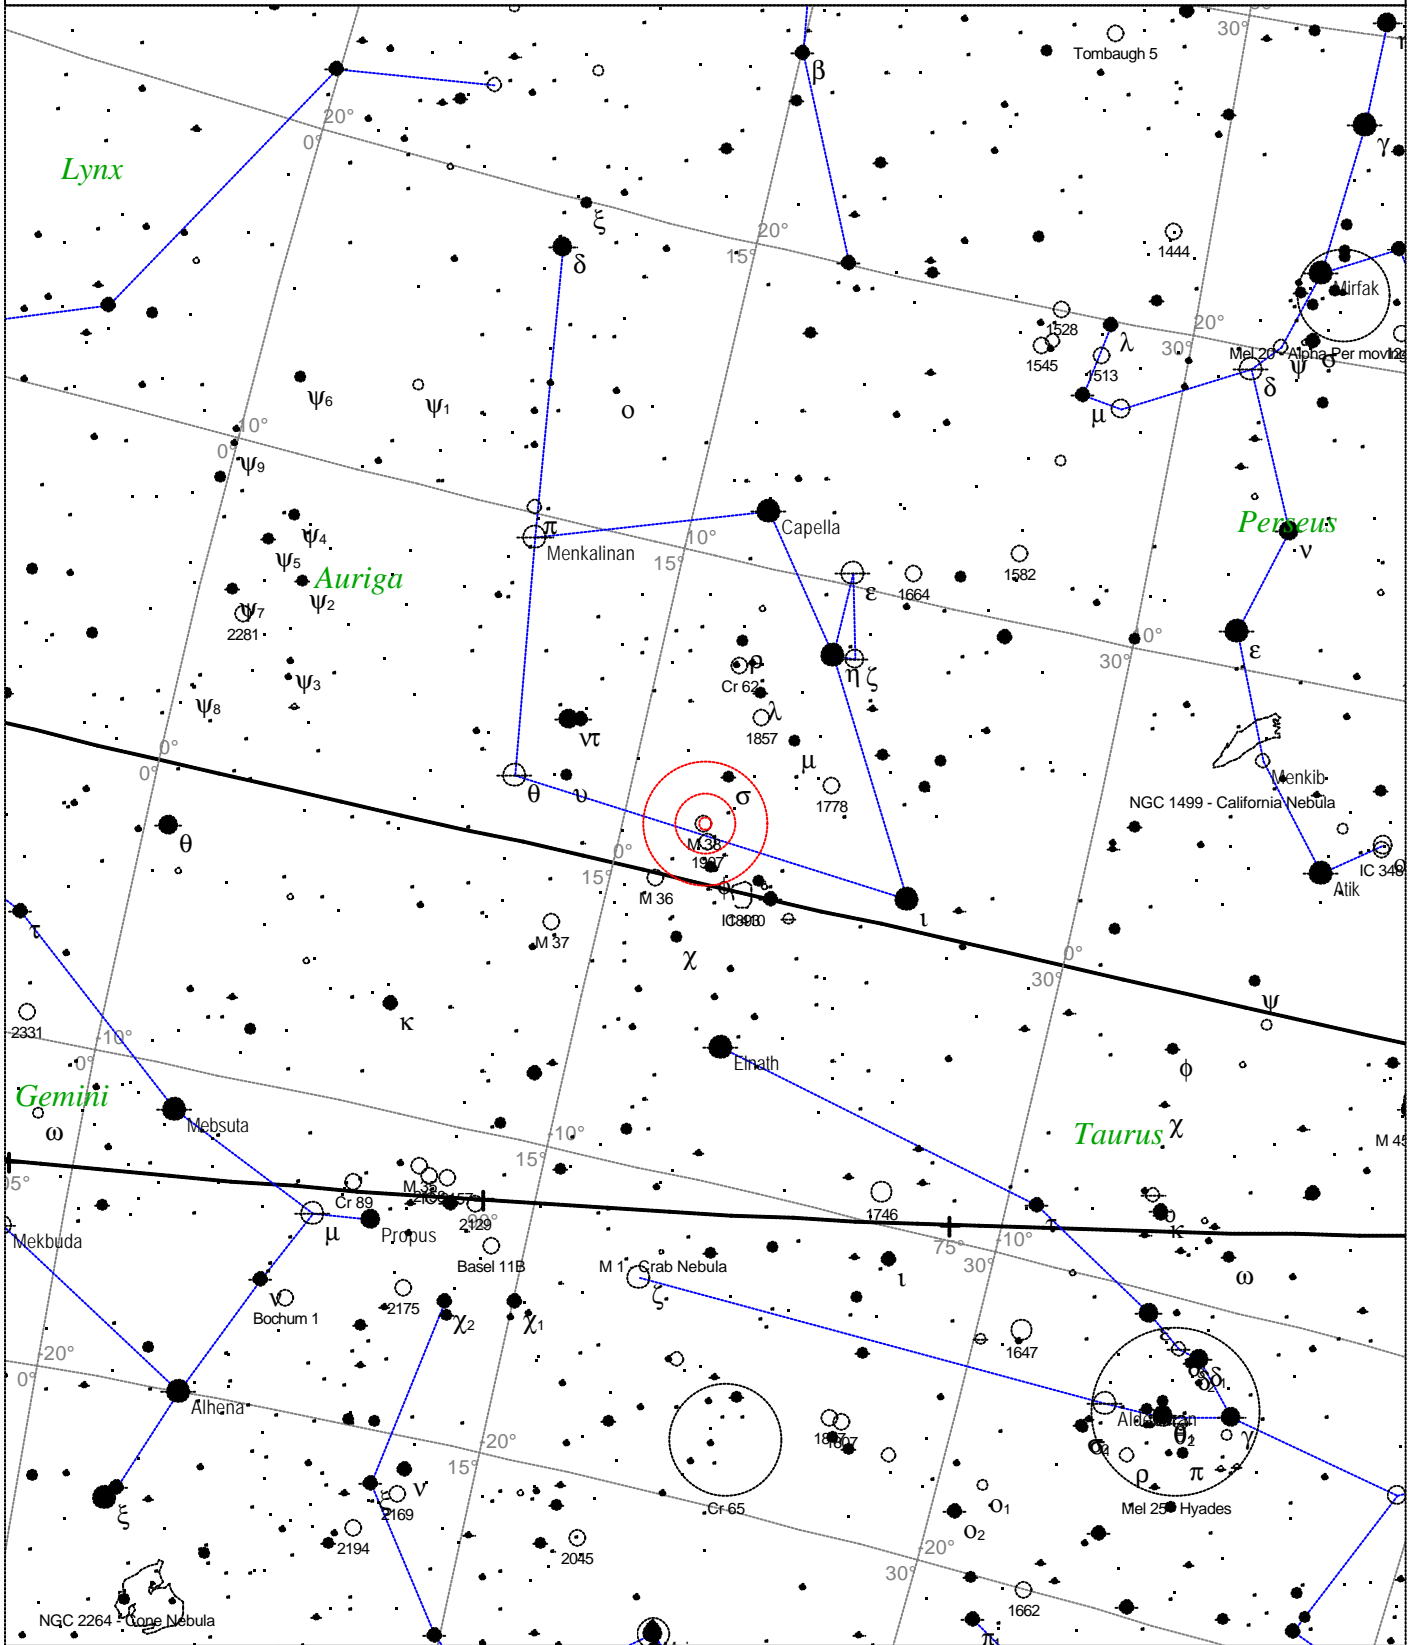

Messier 38 - Open Cluster

STARS		SYMBOLS			Messier 38 - Open cluster Magnitude: 6.4 Size: 21.0' Right ascension: 5h 28m 52s Declination: +35° 51' 23" Constellation: Auriga
● <3	● 6	● Multiple star	◻ Dark nebula	△ Radio source	
● 3.5	● 6.5	○ Variable star	⊕ Globular cluster	✕ X-ray source	
● 4	● >7	☄ Comet	○ Open cluster	○ Other object	
● 4.5		☾ Galaxy	⊕ Planetary nebula		
● 5		◻ Bright nebula	☄ Quasar		
● 5.5					

Local Time: 19:40:11 12-Sep-2002
 Location: 53° 27' 0" N 2° 31' 0" W

UTC: 19:40:11 12-Sep-2002
 RA: 5h28m52s Dec: +35° 51' Field: 45.0°

Sidereal Time: 18:56:39
 Julian Day: 2452530.3196