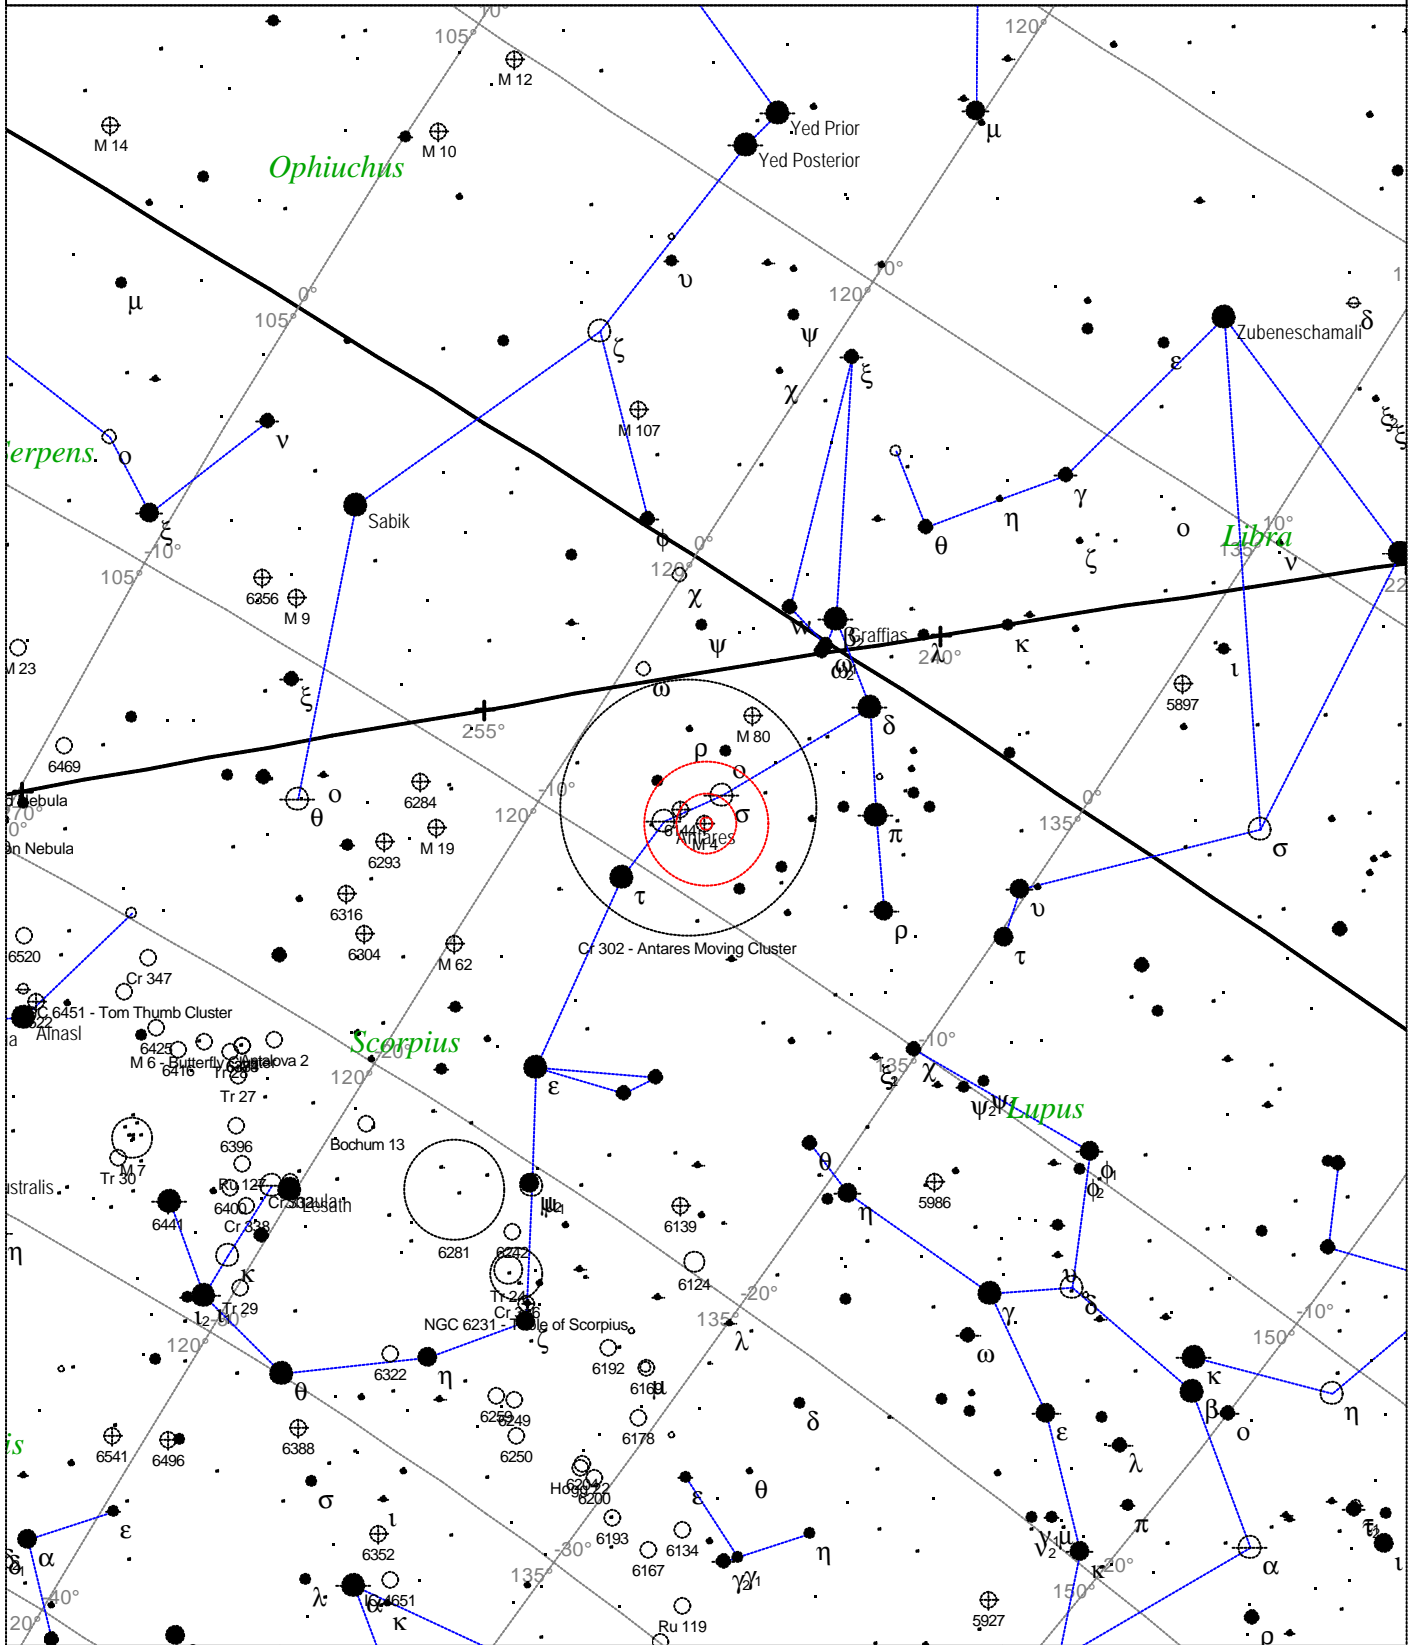

Messier 4 - Globular cluster

<p>STARS</p> <ul style="list-style-type: none"> ● <3 ● 3.5 ● 4 ● 4.5 ● 5 ● 5.5 ● 6 ● >6.5 	<p>SYMBOLS</p> <ul style="list-style-type: none"> ● Multiple star ○ Variable star ☄ Comet ☾ Galaxy □ Bright nebula ◻ Dark nebula ⊕ Globular cluster ○ Open cluster ♁ Planetary nebula ⊠ Quasar △ Radio source ✕ X-ray source ○ Other object 	<p>Messier 4 - Globular cluster Magnitude: 5.6 Size: 22.8' Right ascension: 16h 23m 44s Declination: -26° 31' 54" Constellation: Scorpius</p>
--	---	--

Local Time: 12:48:02 12-Sep-2002 UTC: 12:48:02 12-Sep-2002 Sidereal Time: 12:03:22
 Location: 53° 27' 0" N 2° 31' 0" W RA: 16h23m44s Dec: -26° 31' 54" Field: 45.0° Julian Day: 2452530.0334