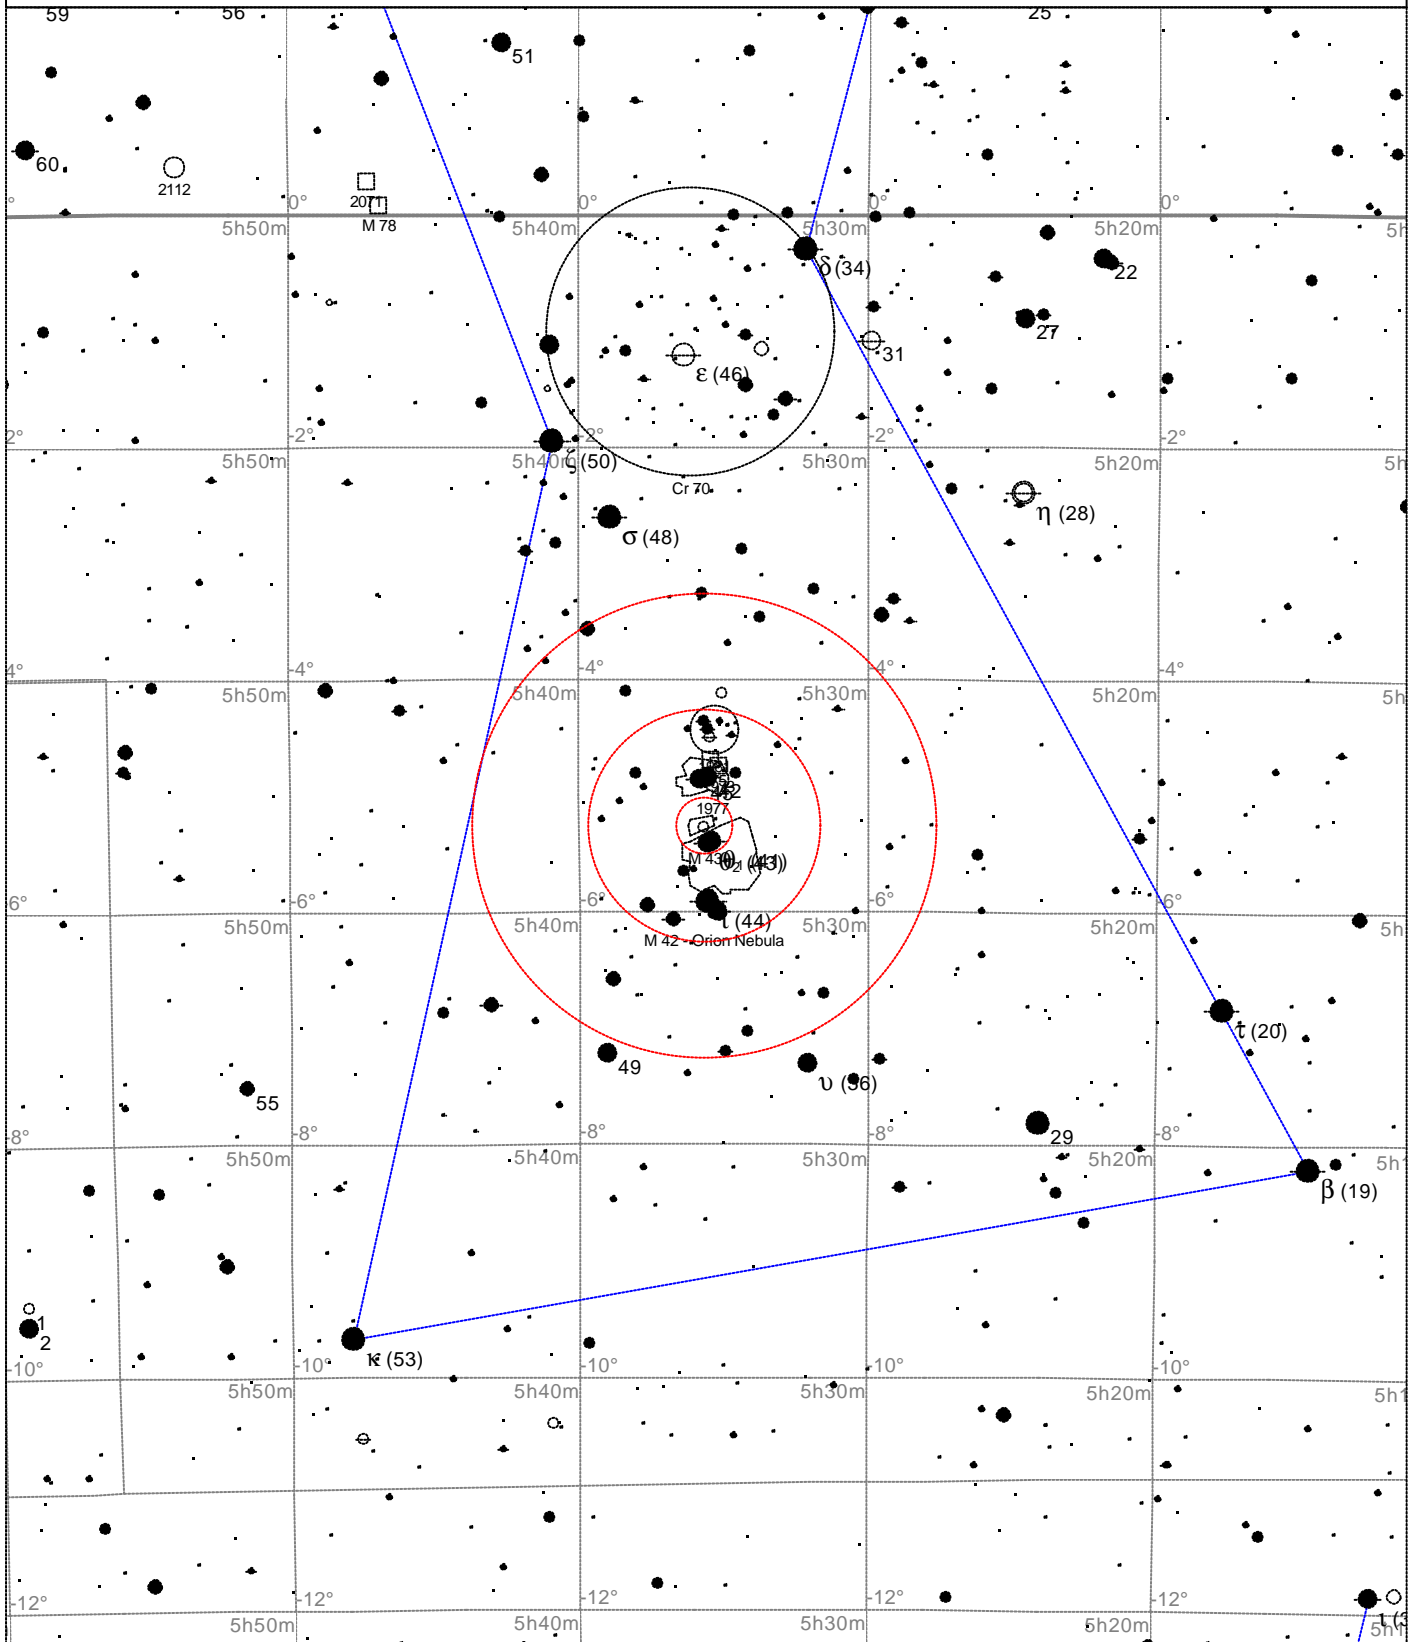

Messier 43 - Bright nebula

<p>STARS</p> <ul style="list-style-type: none"> ● <4 ● 5 ● 6 ● 7 ● 8 ● >9 	<p>SYMBOLS</p> <ul style="list-style-type: none"> ● Multiple star ○ Variable star ☄ Comet ☾ Galaxy □ Bright nebula □ Dark nebula ⊕ Globular cluster ○ Open cluster ⊕ Planetary nebula ⊗ Quasar △ Radio source × X-ray source ○ Other object 	<p><i>Messier 43 - Bright nebula</i> Magnitude: 9.0 Size: 20.0' Right ascension: 5h 35m 38s Declination: -5° 15' 45" Constellation: Orion</p>
--	---	--

Local Time: 20:14:14 12-Sep-2002
 Location: 53° 27' 0" N 2° 31' 0" W

UTC: 20:14:14 12-Sep-2002
 RA: 5h35m38s Dec: -5° 15' Field: 12.0°

Sidereal Time: 19:30:47
 Julian Day: 2452530.3432