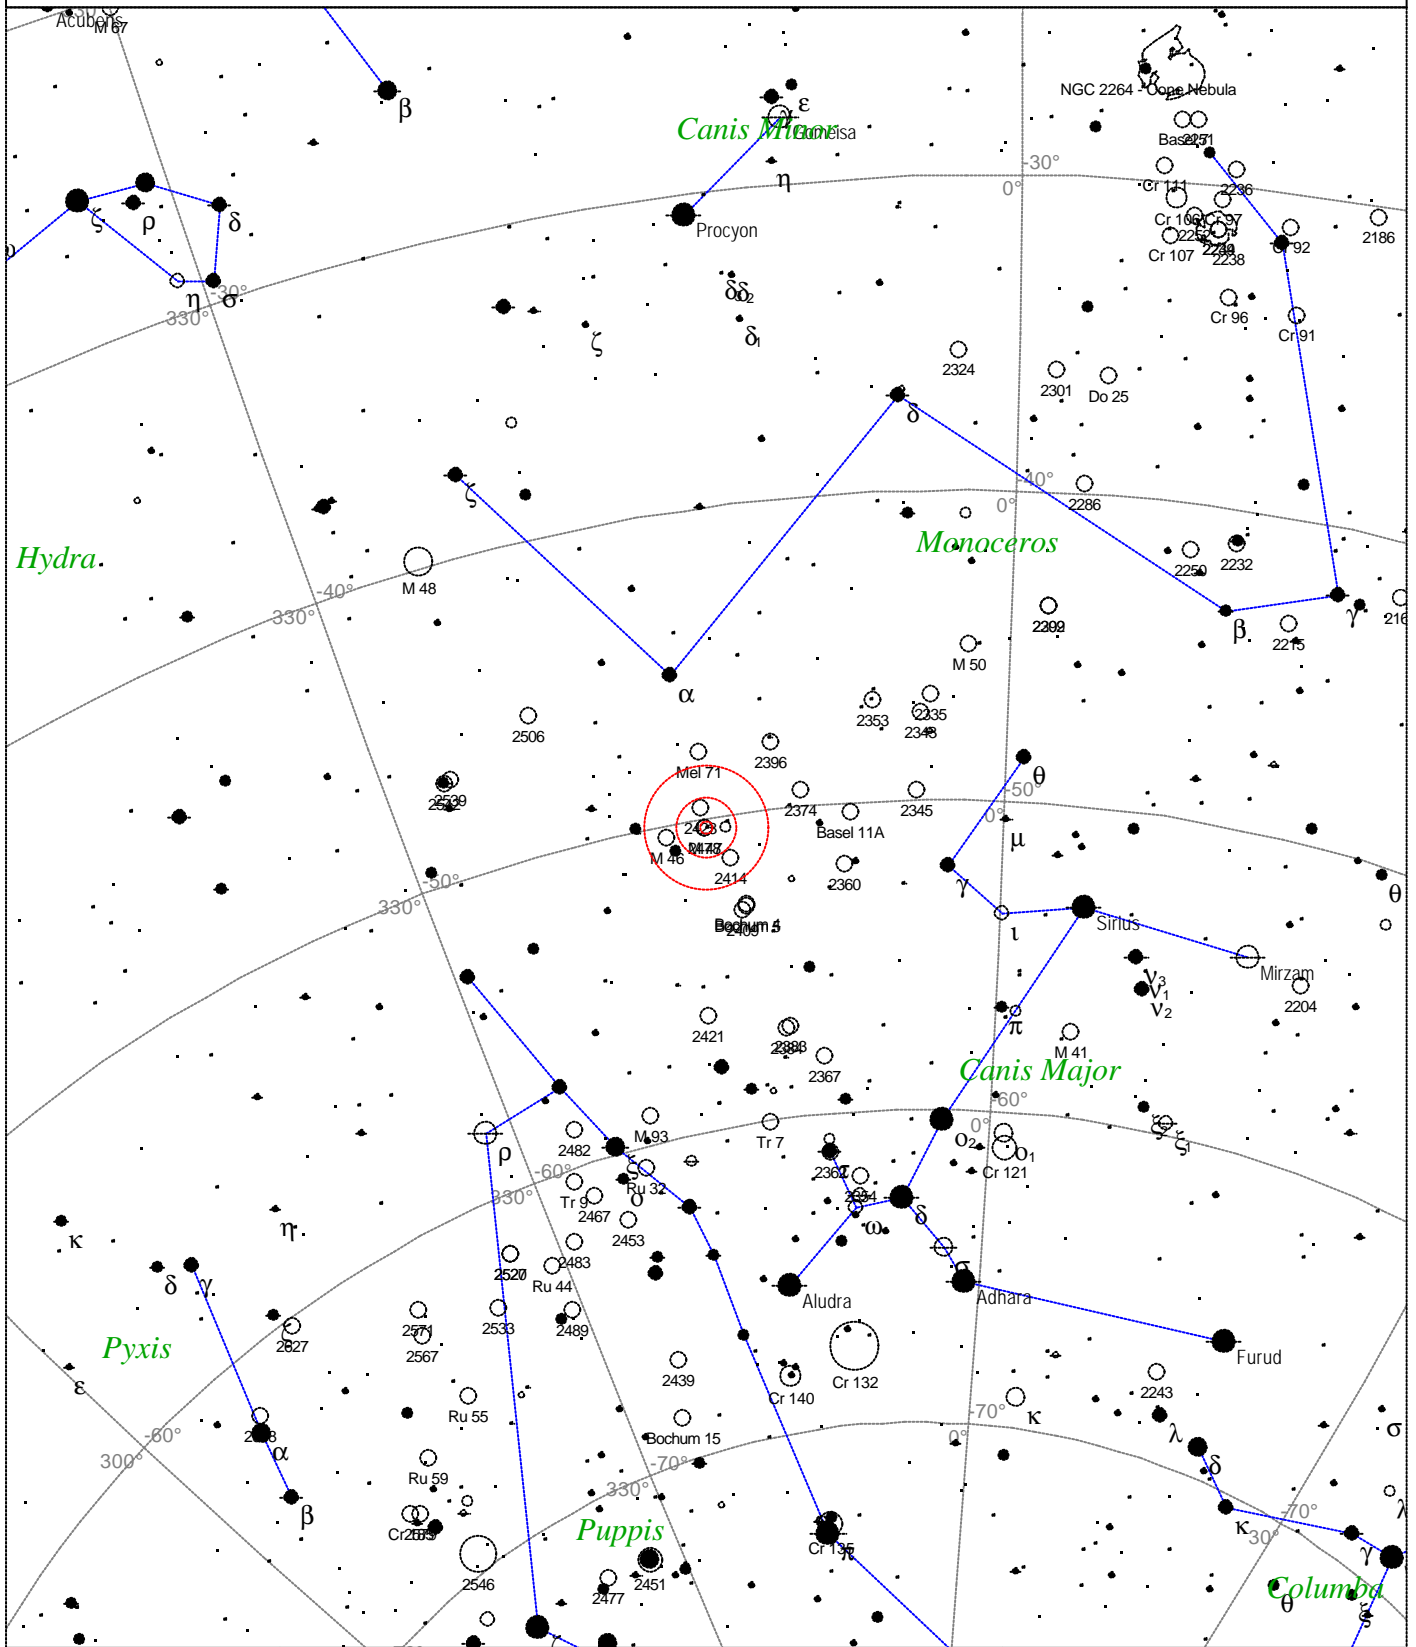

# Messier 47

STARS		SYMBOLS		
● <3	· 6	● Multiple star	□ Dark nebula	△ Radio source
● 3.5	· >6.5	○ Variable star	⊕ Globular cluster	× X-ray source
● 4		☄ Comet	○ Open cluster	○ Other object
● 4.5		☄ Galaxy	⊕ Planetary nebula	
● 5		□ Bright nebula	☄ Quasar	
● 5.5				

Local Time: 19:40:11 12-Sep-2002  
 Location: 53° 27' 0" N 2° 31' 0" W

UTC: 19:40:11 12-Sep-2002  
 RA: 7h36m41s Dec: -14° 29' Field: 45.0°

Sidereal Time: 18:56:39  
 Julian Day: 2452530.3196