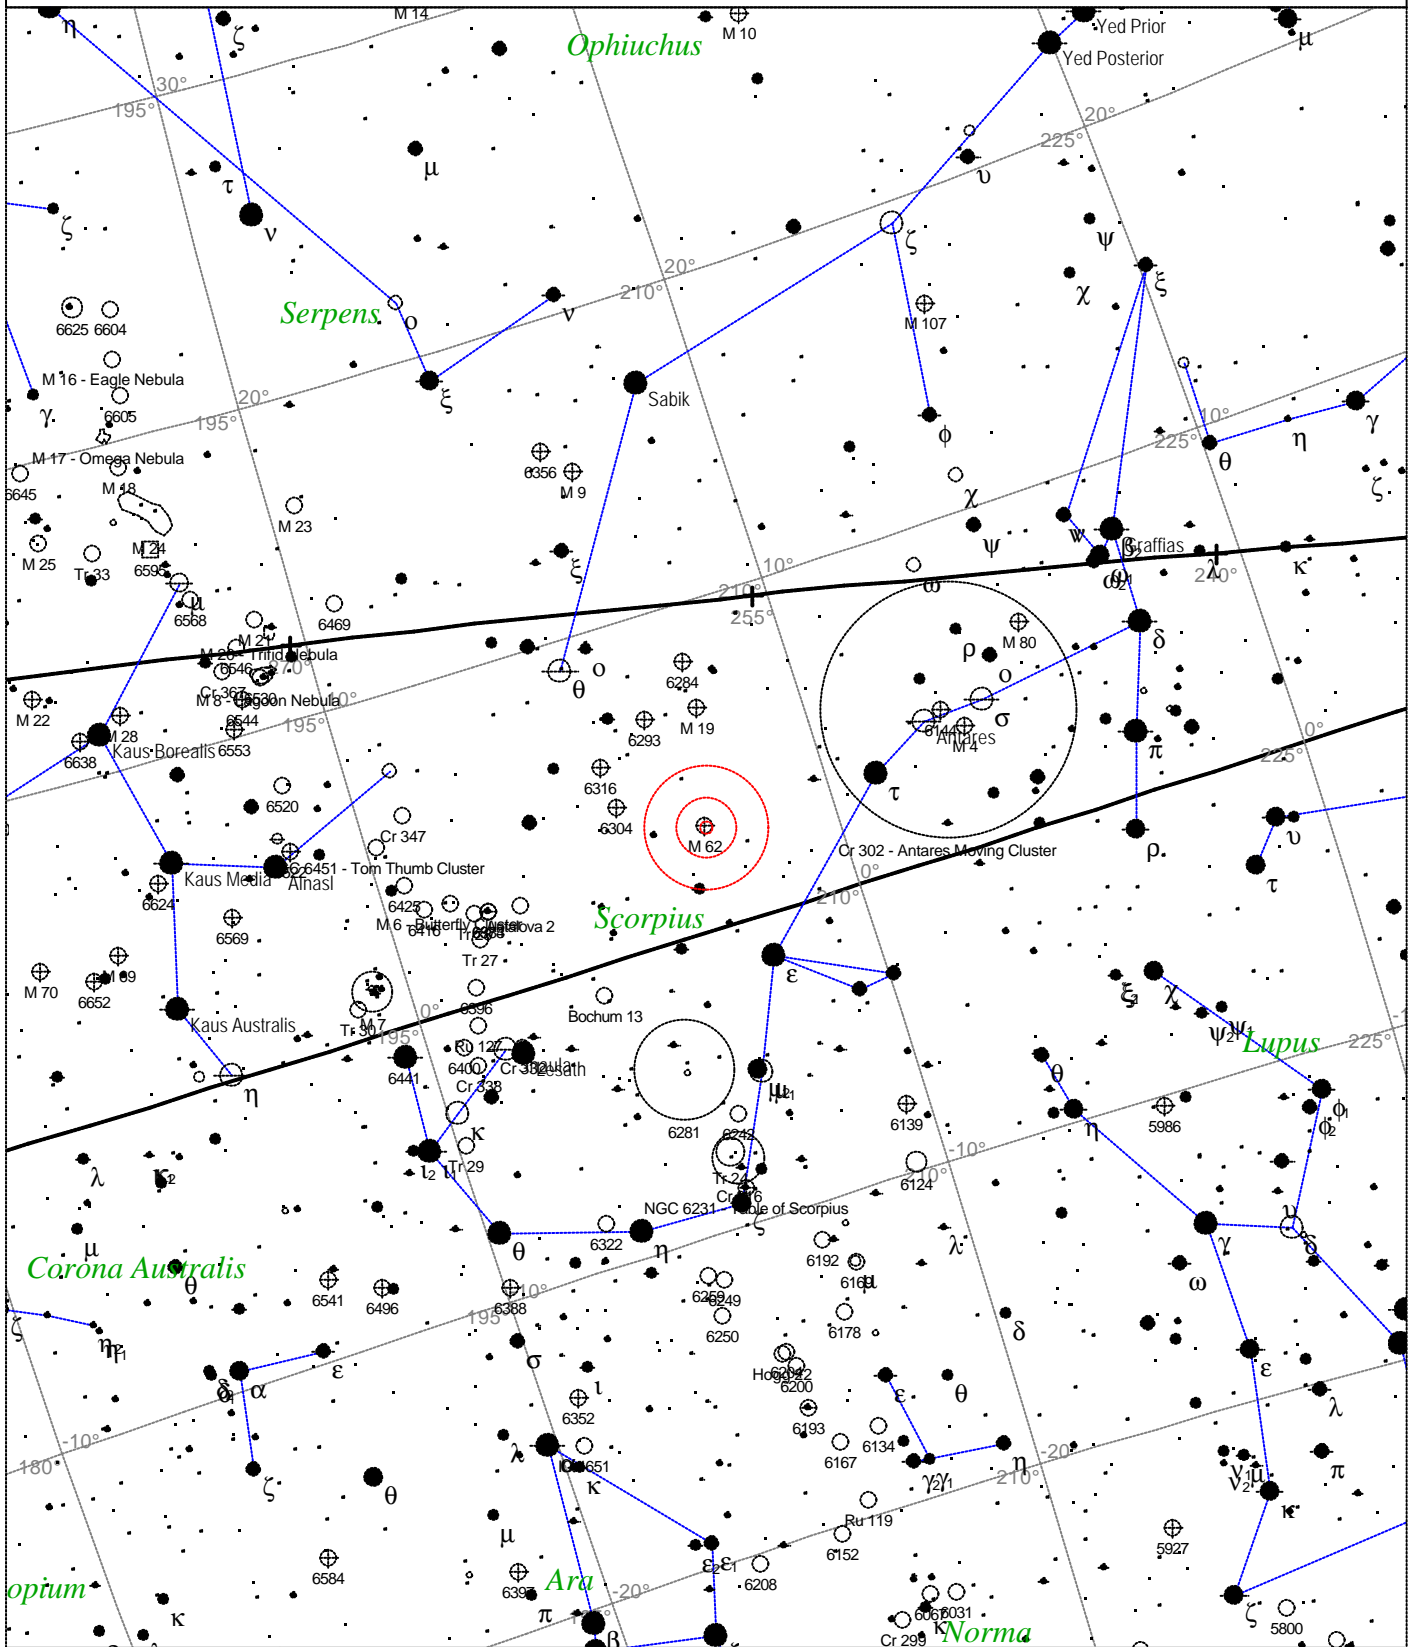

# Messier 62 - Globular Cluster

STARS	SYMBOLS			Messier 62 - Globular Cluster
● <3	● Multiple star	◻ Dark nebula	△ Radio source	Magnitude: 6.5
● 3.5	○ Variable star	⊕ Globular cluster	× X-ray source	Size: 14.1'
● 4	☄ Comet	○ Open cluster	○ Other object	Right ascension: 17h 1m 22s
● 4.5	☄ Galaxy	♁ Planetary nebula		Declination: -30° 07' 2"
● 5	◻ Bright nebula	☄ Quasar		Constellation: Ophiuchus
● 5.5				

Local Time: 19:40:11 12-Sep-2002      UTC: 19:40:11 12-Sep-2002      Sidereal Time: 19:01:49  
 Location: 53° 6' 50" N 1° 13' 20" W      RA: 17h01m22s Dec: -30° 07' Field: 45.0°      Julian Day: 2452530.3196