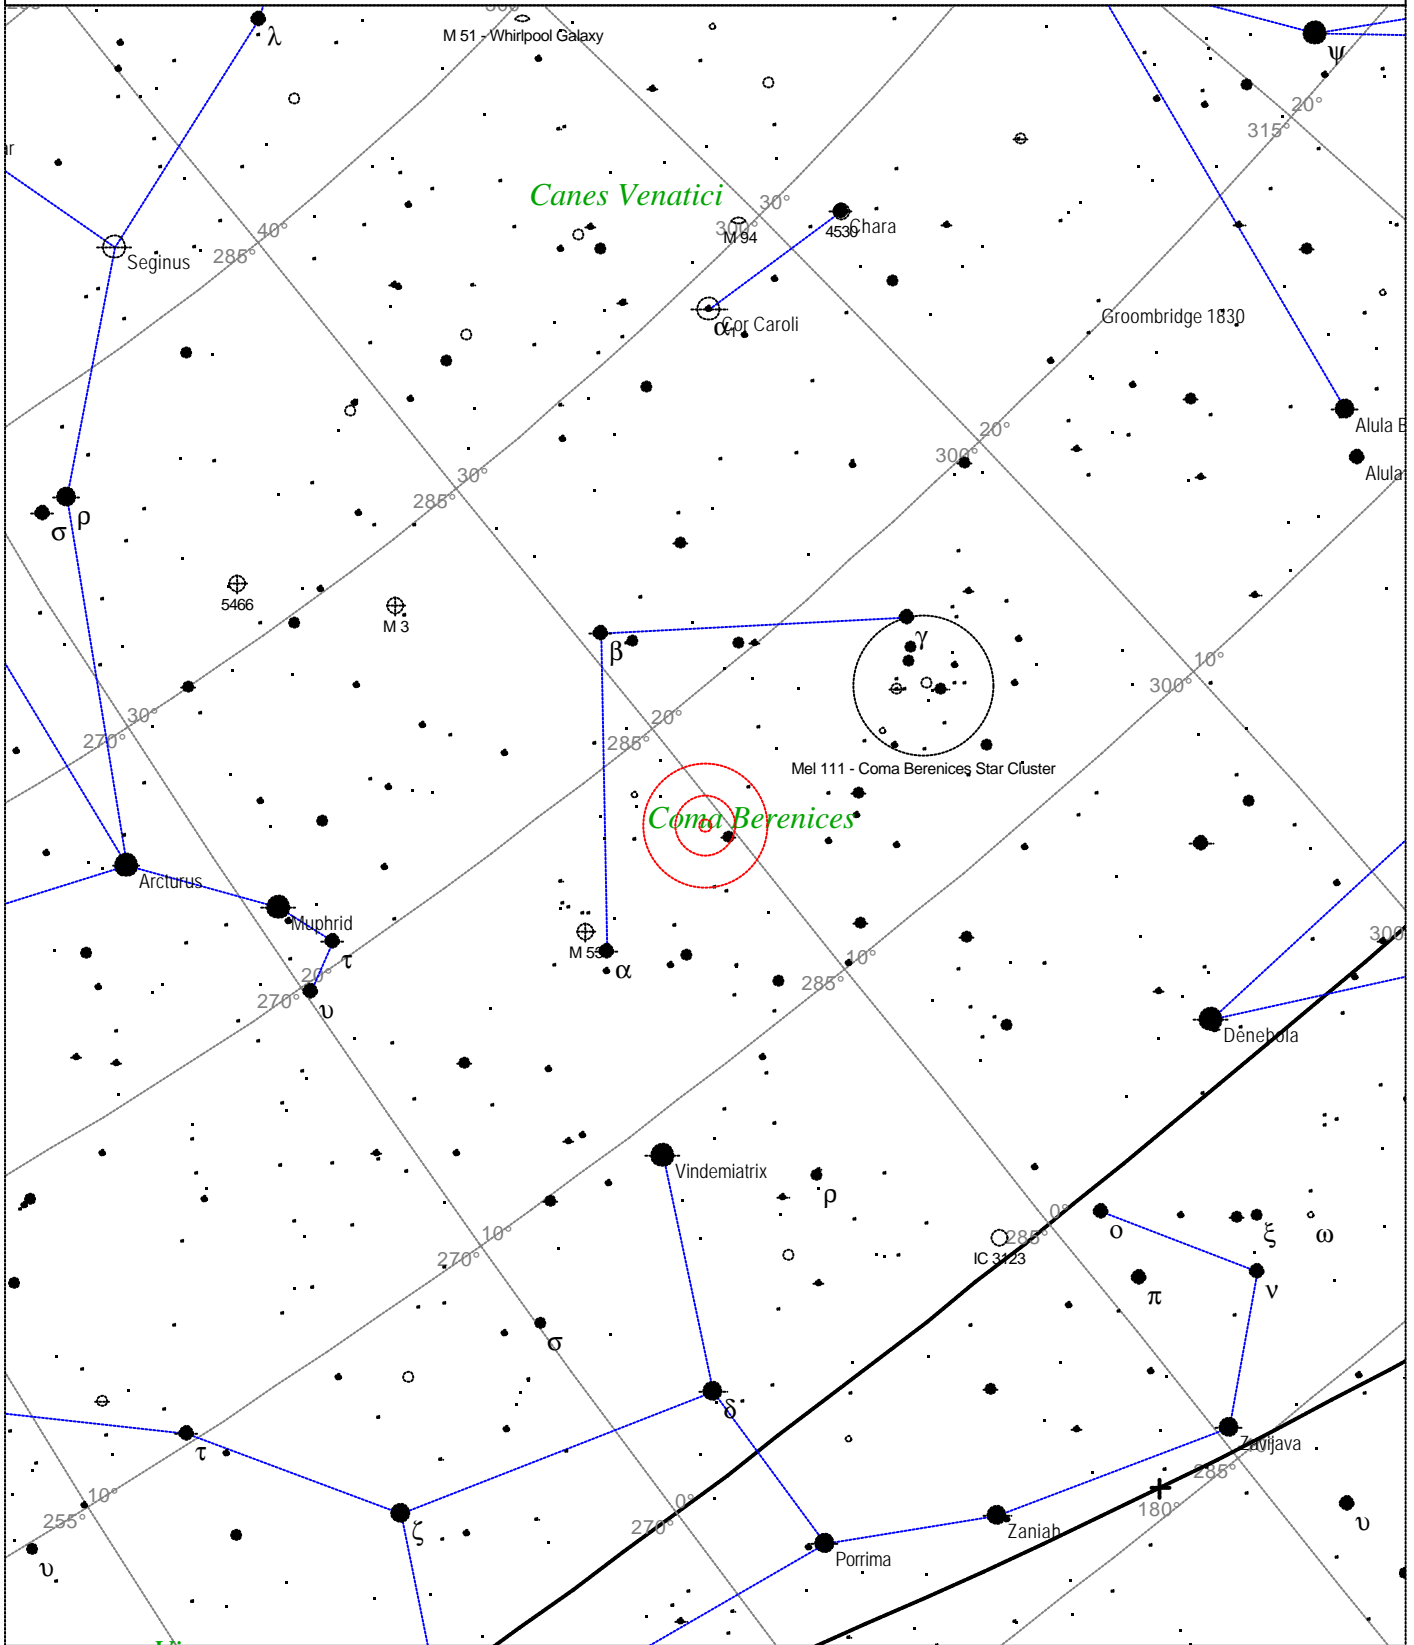

Messier 64 - Blackeye Galaxy

<p>STARS</p> <ul style="list-style-type: none"> ● <3 ● 3.5 ● 4 ● 4.5 ● 5 ● 5.5 ● 6 ● 6.5 ● >7 	<p>SYMBOLS</p> <ul style="list-style-type: none"> ● Multiple star ○ Variable star ☄ Comet ☾ Galaxy □ Bright nebula ◻ Dark nebula ⊕ Globular cluster ○ Open cluster ♁ Planetary nebula ☉ Quasar △ Radio source ✕ X-ray source ○ Other object 	<p><i>Messier 64 - Blackeye Galaxy</i> Type of object: Galaxy Magnitude: 9.3 Surface brightness: 11.7 mag/sq arcmin Size: 10.3'x5.0' Position angle: 115° Right ascension: 12h 56m 50s Declination: +21° 40' 20"</p>
---	---	---

Local Time: 19:40:11 12-Sep-2002 UTC: 19:40:11 12-Sep-2002 Sidereal Time: 19:01:49
 Location: 53° 6' 50" N 1° 13' 20" W RA: 12h56m50s Dec: +21° 40' Field: 45.0° Julian Day: 2452530.3196