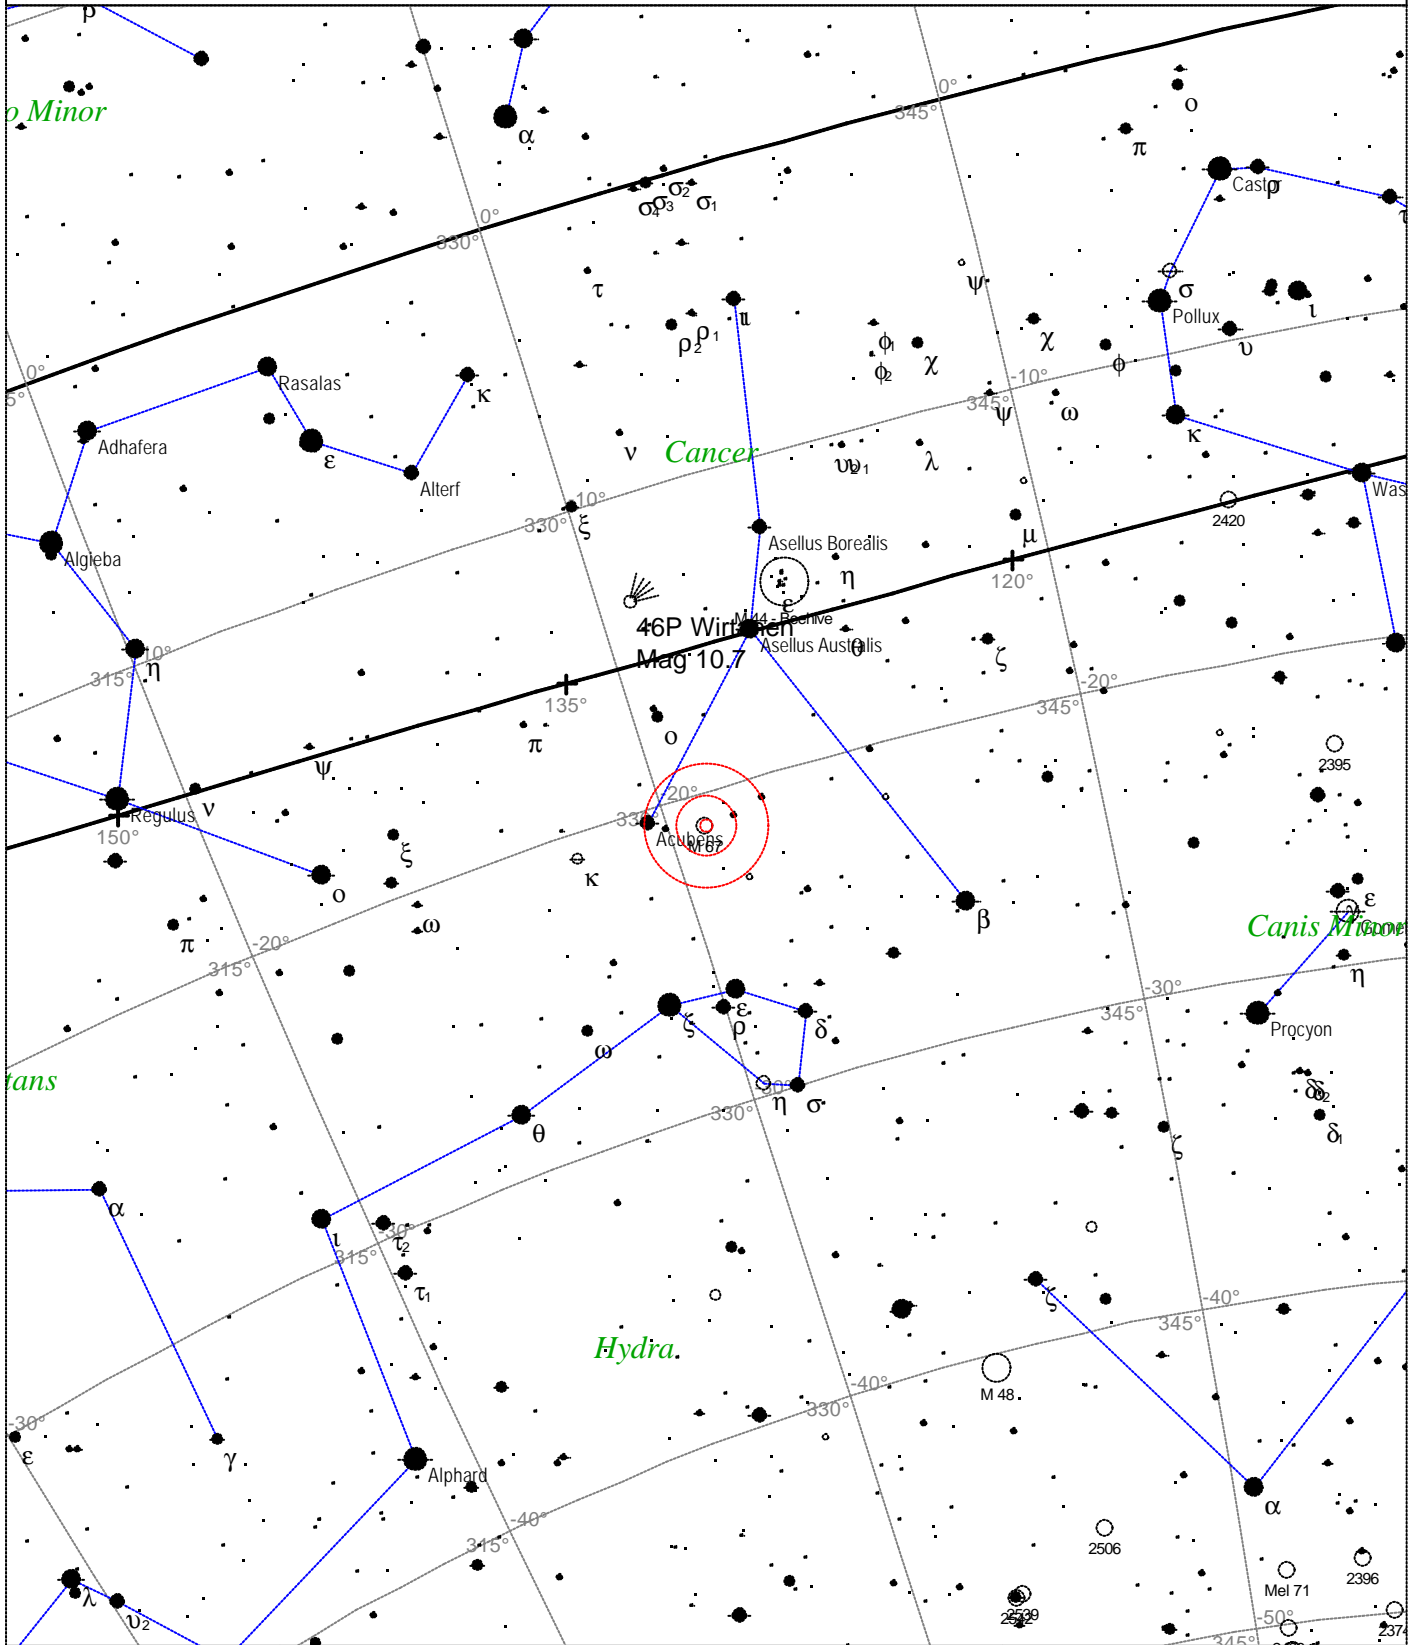

Messier 67 - Open Cluster

STARS		SYMBOLS			Messier 67 - Open Cluster Magnitude: 6.9 Size: 30.0' Right ascension: 8h 50m 57s Declination: +11° 48' 21" Constellation: Cancer
● <3	· 6	● Multiple star	□ Dark nebula	△ Radio source	
● 3.5	· 6.5	○ Variable star	⊕ Globular cluster	× X-ray source	
● 4	· >7	☄ Comet	○ Open cluster	○ Other object	
● 4.5		☉ Galaxy	♁ Planetary nebula		
● 5		□ Bright nebula	☉ Quasar		
● 5.5					

Local Time: 19:40:11 12-Sep-2002 UTC: 19:40:11 12-Sep-2002 Sidereal Time: 19:01:49
 Location: 53° 6' 50" N 1° 13' 20" W RA: 8h50m57s Dec: +11° 48' Field: 45.0° Julian Day: 2452530.3196