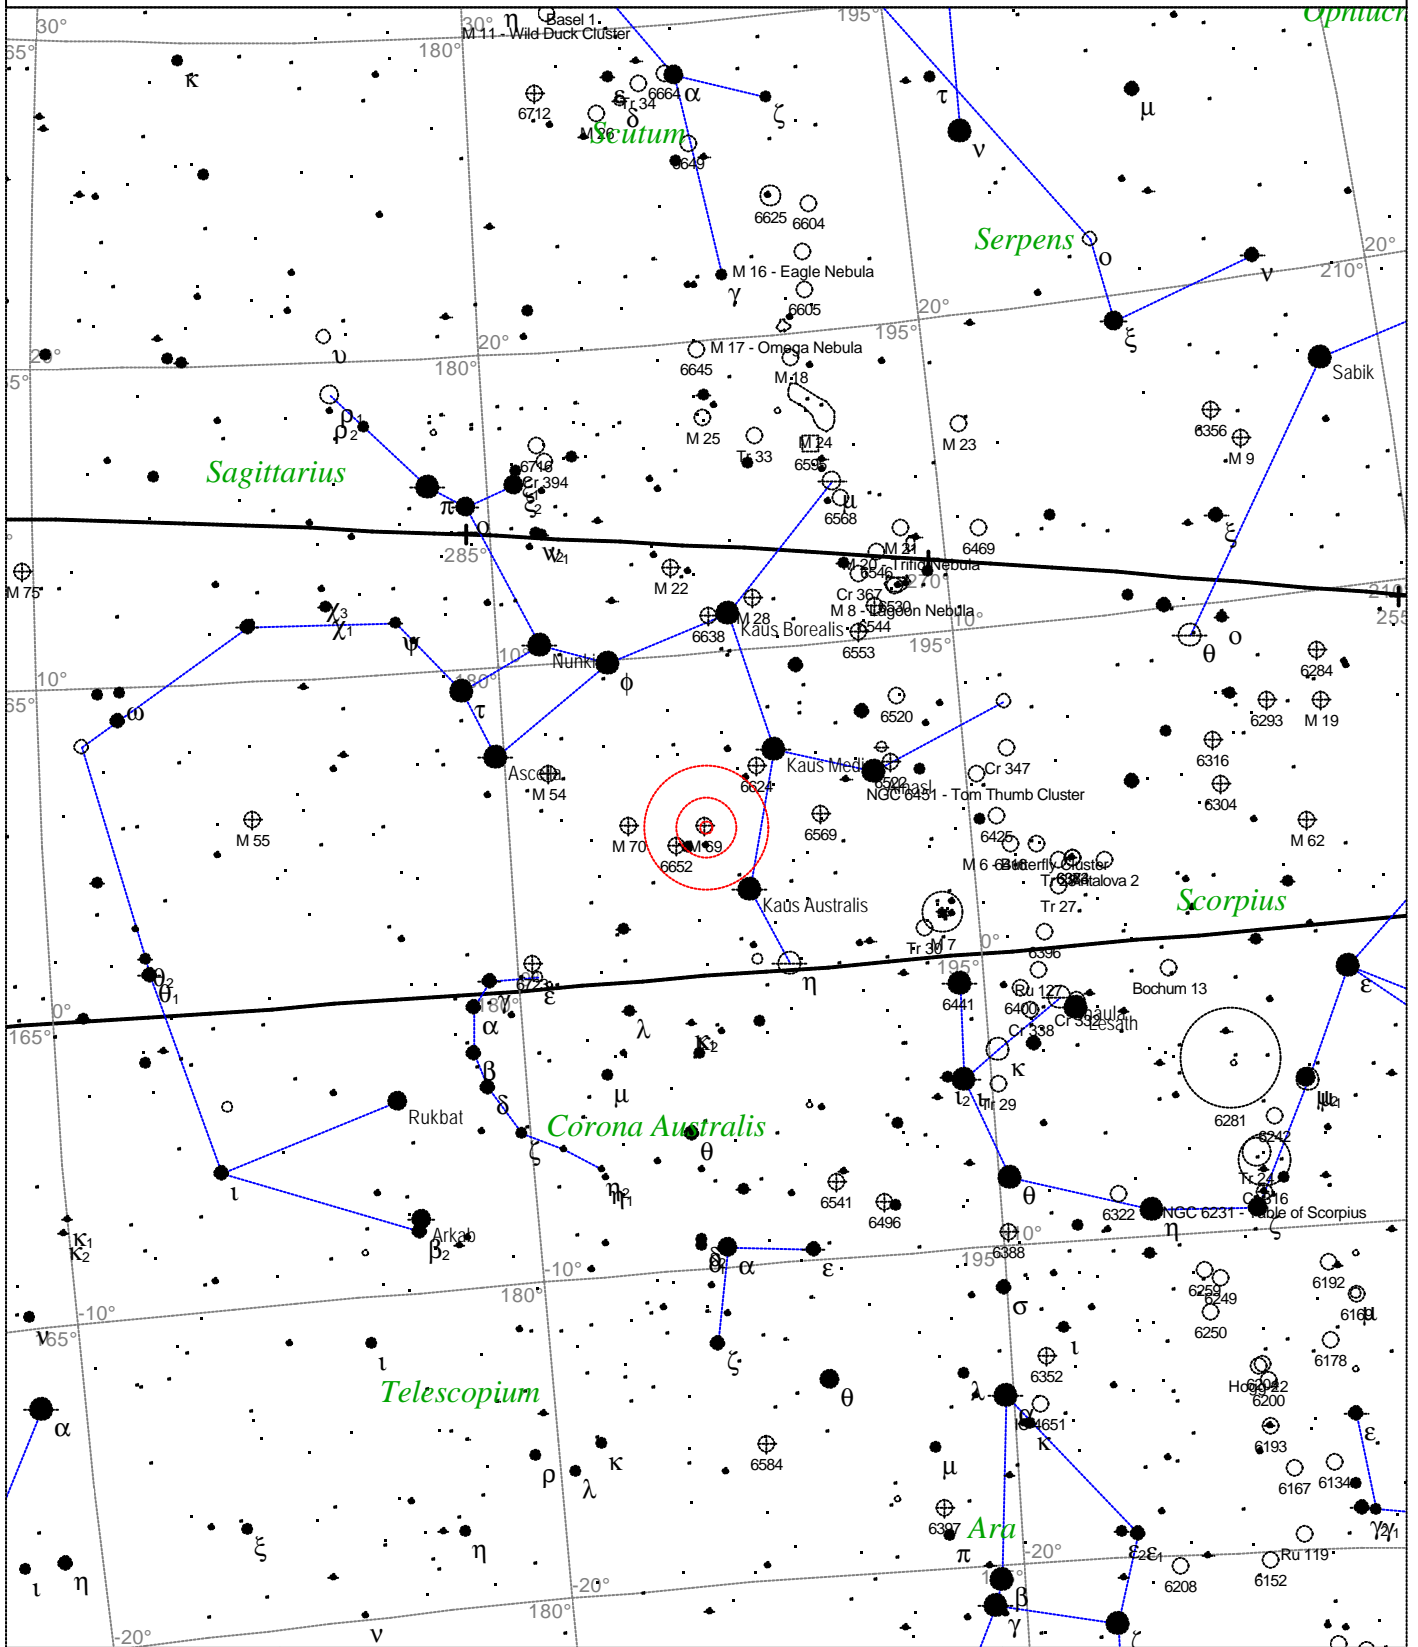

Messier 69 - Globular cluster

| | | |
|---|---|---|
| <p>STARS</p> <ul style="list-style-type: none"> ● <3 ● 3.5 ● 4 ● 4.5 ● 5 ● 5.5 ● 6 ● 6.5 ● >7 | <p>SYMBOLS</p> <ul style="list-style-type: none"> ● Multiple star ○ Variable star ☄ Comet ☾ Galaxy □ Bright nebula ◻ Dark nebula ⊕ Globular cluster ○ Open cluster ♁ Planetary nebula ☉ Quasar △ Radio source ✕ X-ray source ○ Other object | <p>Messier 69 - Globular cluster Magnitude: 7.6 Size: 7.1' Right ascension: 18h 31m 33s Declination: -32° 20' 52" Constellation: Sagittarius</p> |
|---|---|---|

Local Time: 19:40:11 12-Sep-2002 UTC: 19:40:11 12-Sep-2002 Sidereal Time: 19:01:49
 Location: 53° 6' 50" N 1° 13' 20" W RA: 18h31m33s Dec: -32° 20' Field: 45.0° Julian Day: 2452530.3196