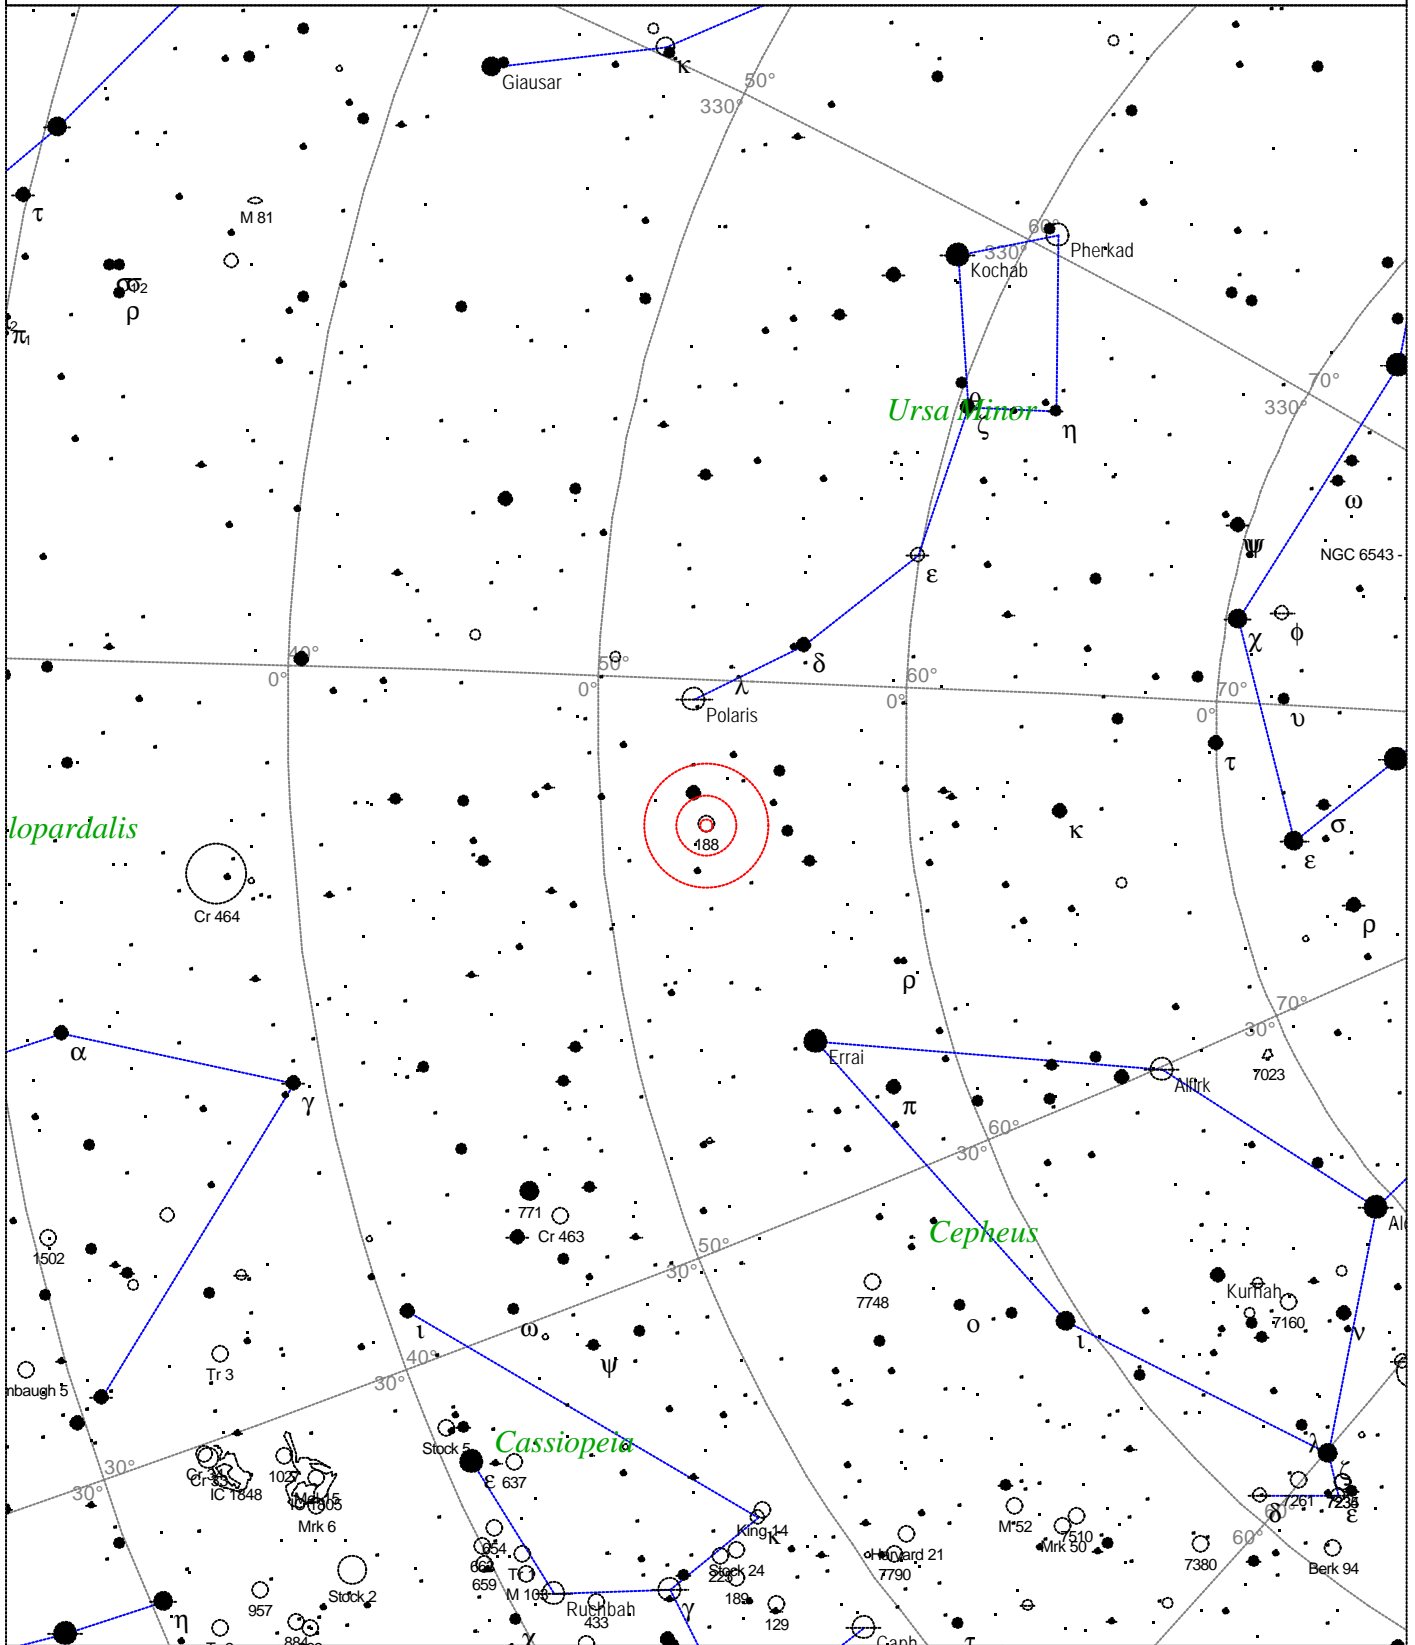

Caldwell 1 - NGC 188

<p>STARS</p> <ul style="list-style-type: none"> ● <3 ● 3.5 ● 4 ● 4.5 ● 5 ● 5.5 ● 6 ● 6.5 ● >7 	<p>SYMBOLS</p> <ul style="list-style-type: none"> ● Multiple star ○ Variable star ☄ Comet ☐ Galaxy ☐ Bright nebula ☐ Dark nebula ⊕ Globular cluster ○ Open cluster ⊕ Planetary nebula ☒ Quasar △ Radio source × X-ray source ○ Other object 	<p>Name: NGC 188 Type of object: Open cluster Magnitude: 8.1 Size: 14.0' Right ascension: 0h 47m 55s Declination: +85° 15' 59" Constellation: Cepheus</p>
---	---	---

Local Time: 19:40:11 12-Sep-2002
 Location: 53° 27' 0" N 2° 31' 0" W

UTC: 19:40:11 12-Sep-2002
 RA: 0h47m55s Dec: +85° 15' Field: 45.0°

Sidereal Time: 18:56:39
 Julian Day: 2452530.3196