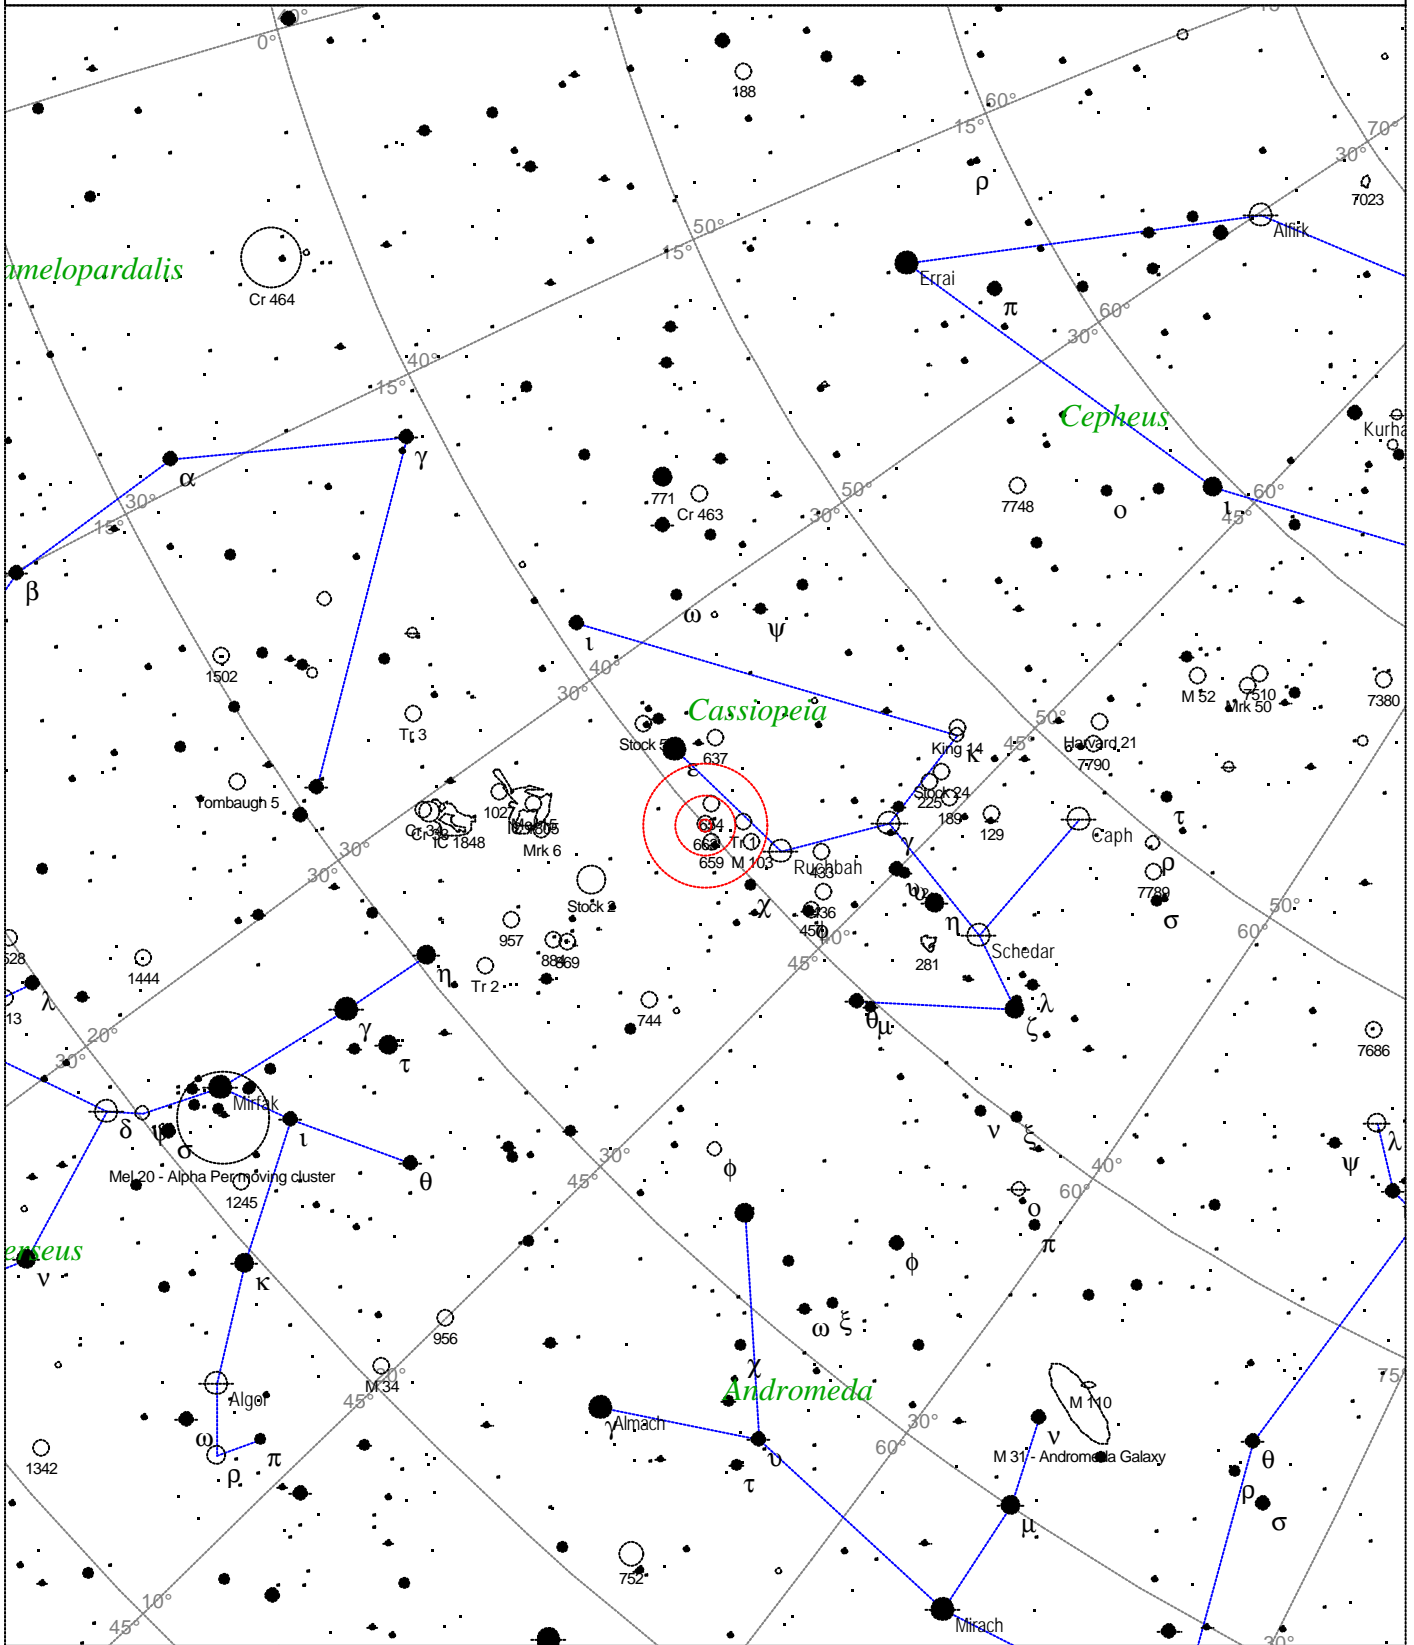

Caldwell 10 - NGC 663

<p>STARS</p> <ul style="list-style-type: none"> ● <3 ● 3.5 ● 4 ● 4.5 ● 5 ● 5.5 ● 6 ● 6.5 ● >7 	<p>SYMBOLS</p> <ul style="list-style-type: none"> ● Multiple star ○ Variable star ☄ Comet ☾ Galaxy □ Bright nebula □ Dark nebula ⊕ Globular cluster ○ Open cluster ⊕ Planetary nebula ⊗ Quasar △ Radio source × X-ray source ○ Other object 	<p><i>Caldwell 10 - NGC 663</i> Type of object: Open cluster Magnitude: 7.1 Size: 16.0' Right ascension: 1h 46m 14s Declination: +61° 14' 44" Constellation: Cassiopeia</p>
---	---	---

Local Time: 19:40:11 12-Sep-2002	UTC: 19:40:11 12-Sep-2002	Sidereal Time: 18:56:39
Location: 53° 27' 0" N 2° 31' 0" W	RA: 1h46m14s Dec: +61° 14' Field: 45.0°	Julian Day: 2452530.3196