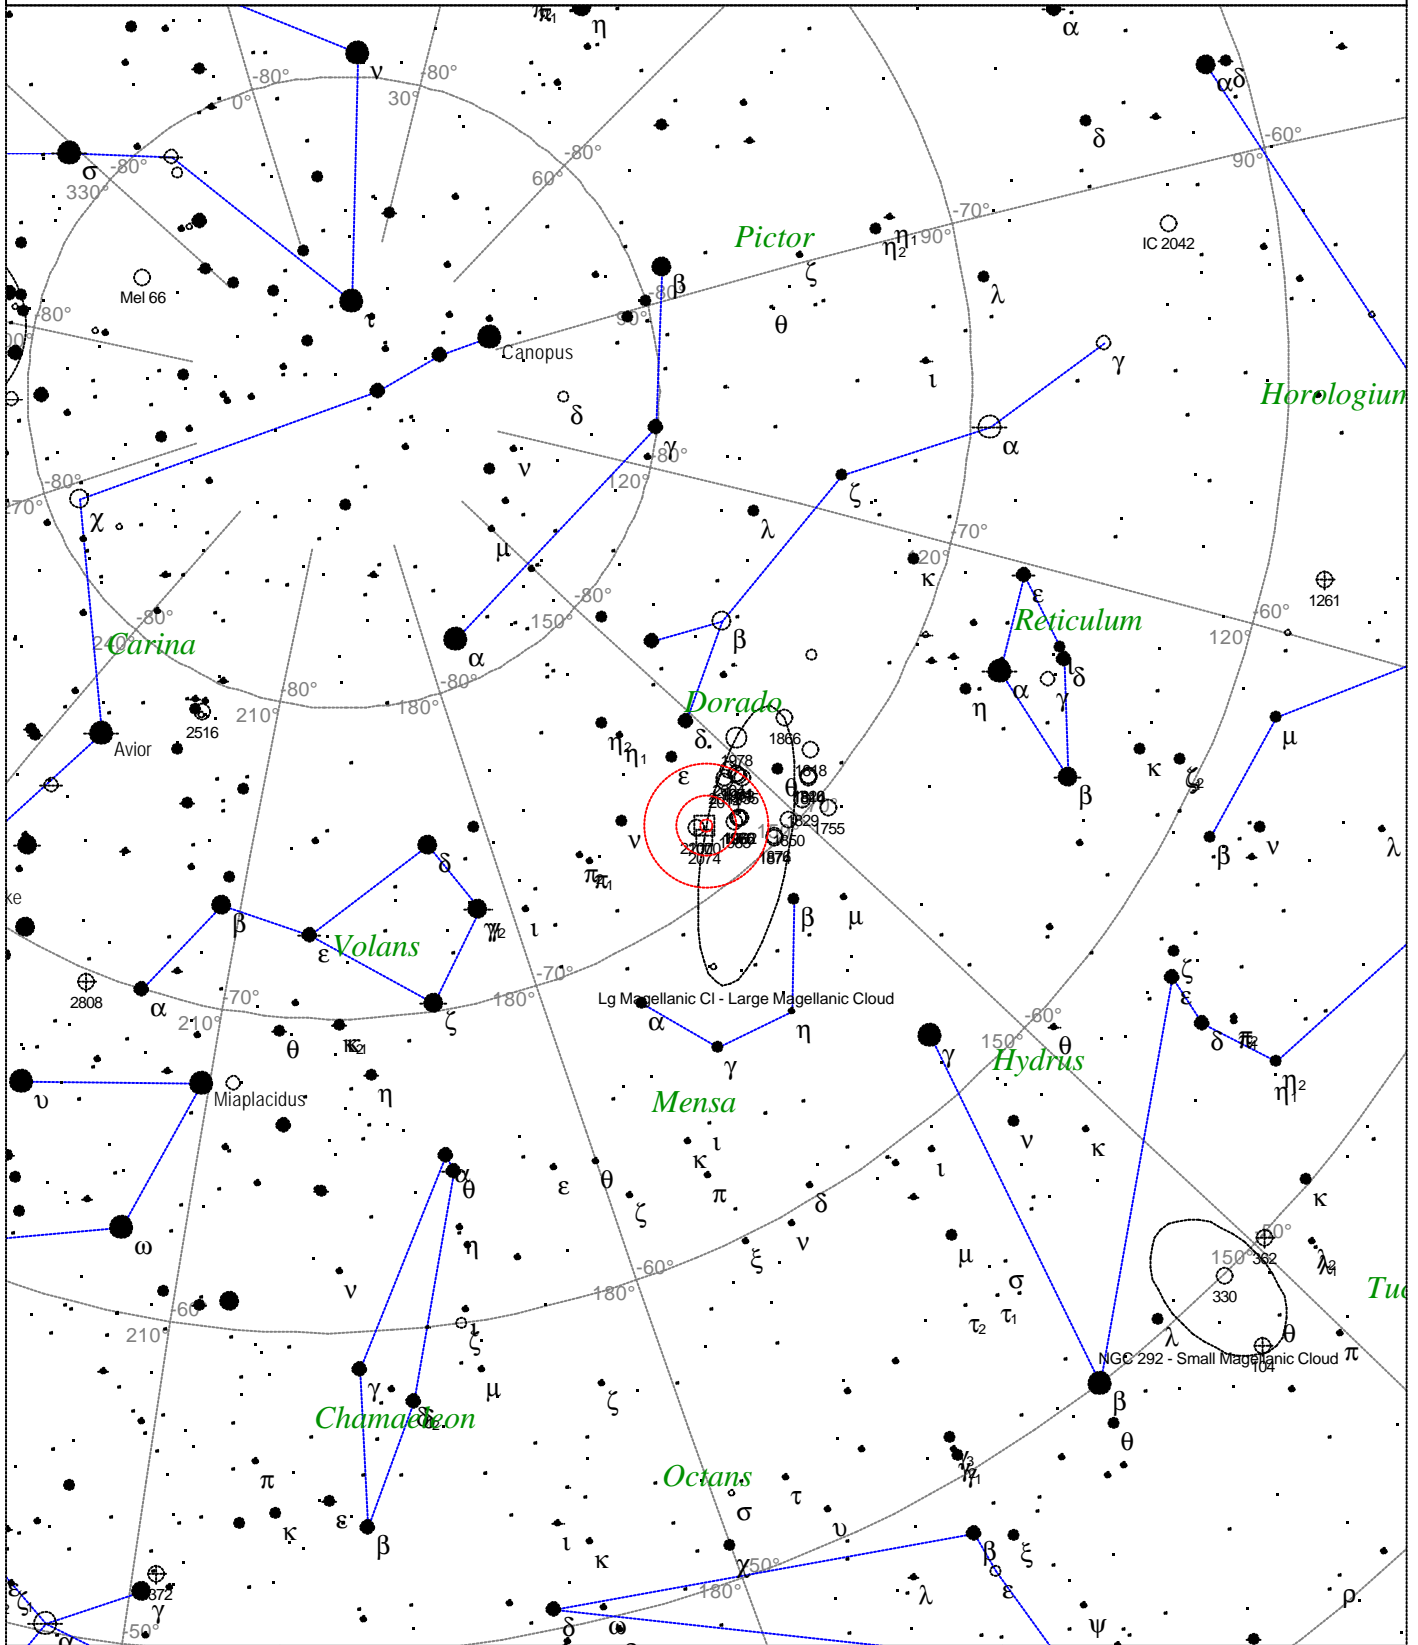

Caldwell 103 - NGC 2070

<p>STARS</p> <ul style="list-style-type: none"> ● <3 ● 3.5 ● 4 ● 4.5 ● 5 ● 5.5 · 6 · 6.5 · >7 	<p>SYMBOLS</p> <ul style="list-style-type: none"> ● Multiple star ○ Variable star ☄ Comet ☾ Galaxy □ Bright nebula □ Dark nebula ⊕ Globular cluster ○ Open cluster ♁ Planetary nebula ⊠ Quasar △ Radio source × X-ray source ○ Other object 	<p><i>Caldwell 103 - NGC 2070</i> Type of object: Bright nebula Magnitude: 5.0 Size: 40.0' Right ascension: 5h 38m 37s Declination: -69° 5' 11" Constellation: Dorado</p>
---	---	---

Local Time: 19:40:11 12-Sep-2002
 Location: 53° 27' 0" N 2° 31' 0" W

UTC: 19:40:11 12-Sep-2002
 RA: 5h38m37s Dec: -69° 05' Field: 45.0°

Sidereal Time: 18:56:39
 Julian Day: 2452530.3196