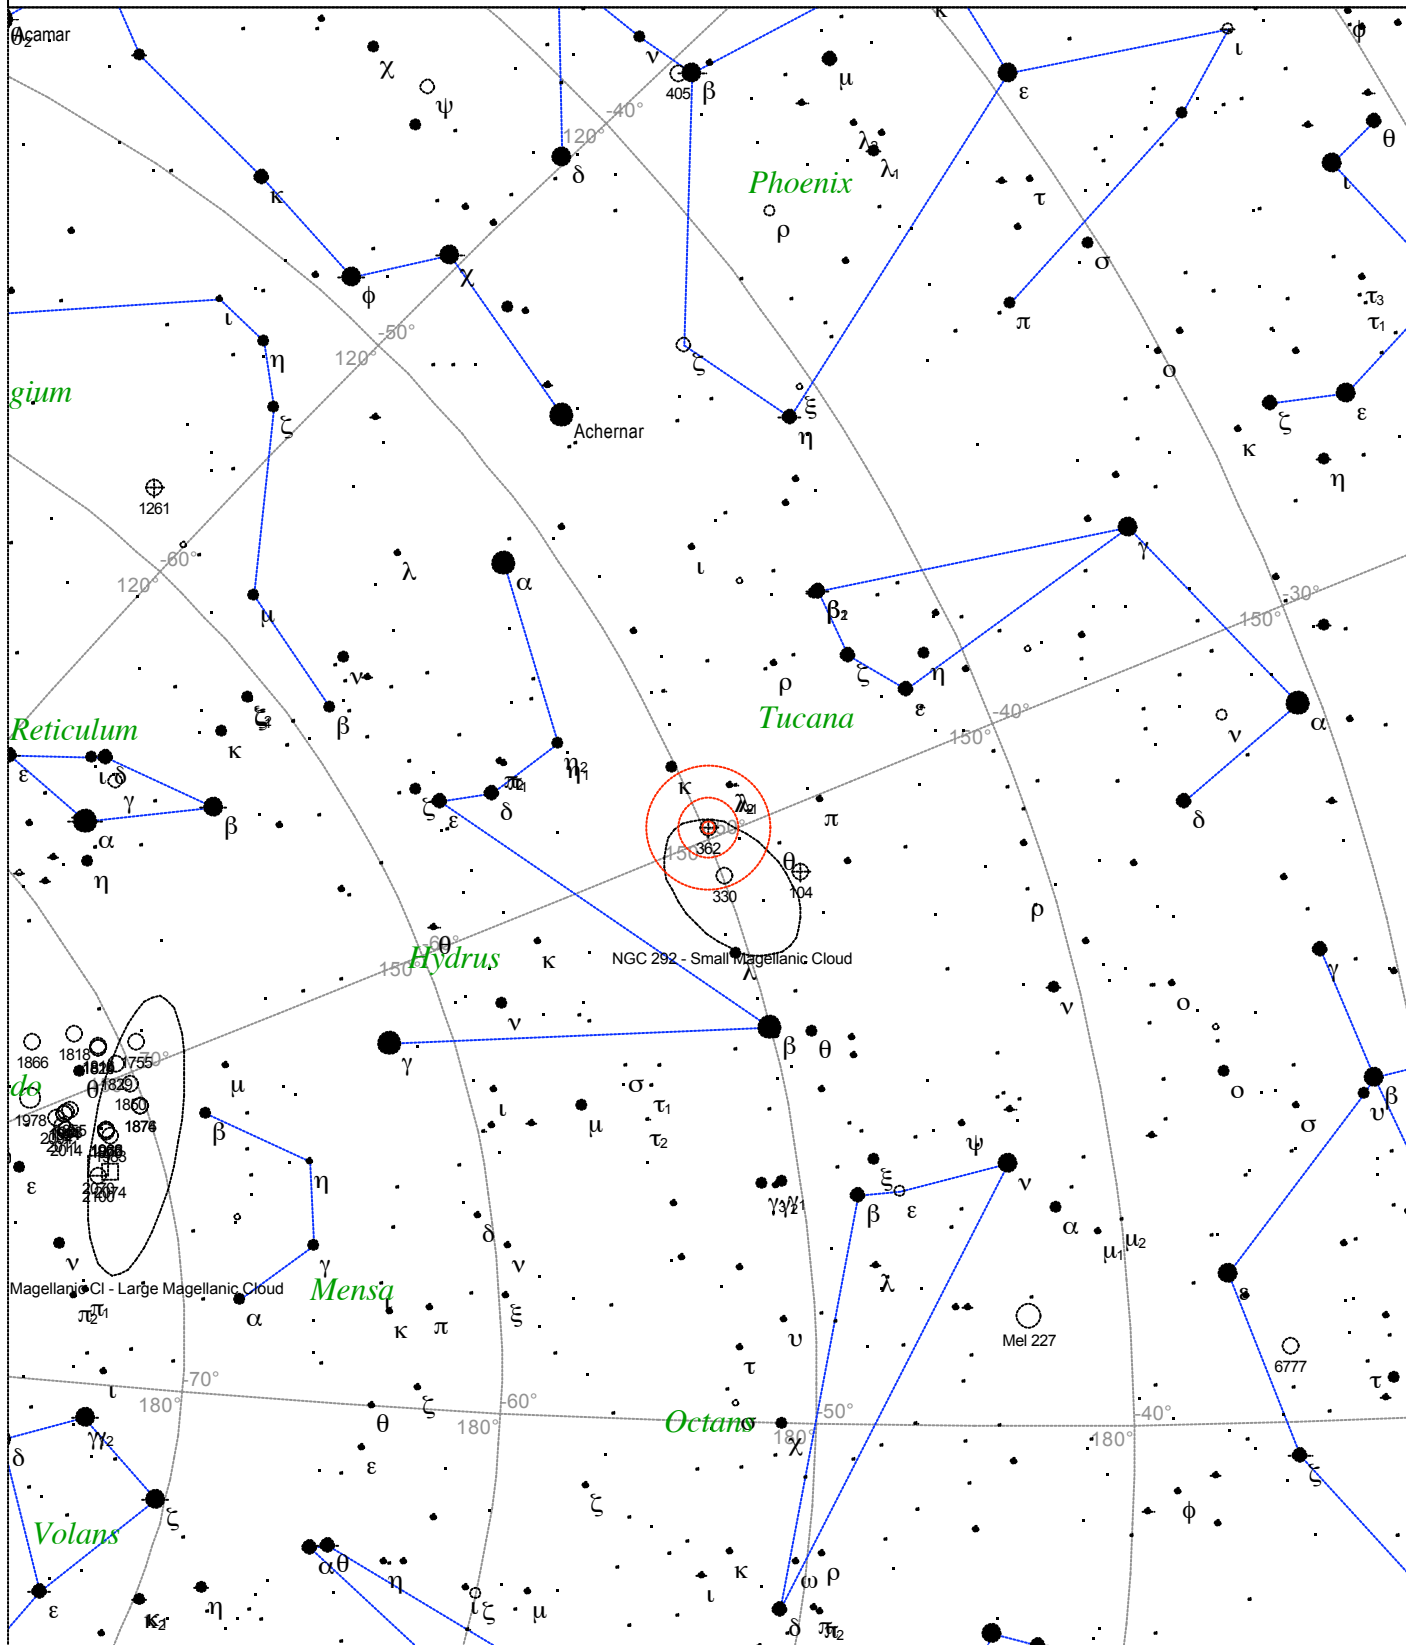

Caldwell 104 - NGC 362

<p>STARS</p> <ul style="list-style-type: none"> ● <3 ● 3.5 ● 4 ● 4.5 ● 5 ● 5.5 · 6 · 6.5 · >7 	<p>SYMBOLS</p> <ul style="list-style-type: none"> ● Multiple star ○ Variable star ☄ Comet ☉ Galaxy □ Bright nebula □ Dark nebula ⊕ Globular cluster ○ Open cluster ⊕ Planetary nebula ☉ Quasar △ Radio source × X-ray source ○ Other object 	<p><i>Caldwell 104 - NGC 362</i> <i>Type of object: Globular cluster</i> <i>Magnitude: 6.4</i> <i>Size: 12.9'</i> <i>Right ascension: 1h 3m 23s</i> <i>Declination: -70° 49' 57"</i> <i>Constellation: Tucana</i></p>
---	---	---

Local Time: 19:40:11 12-Sep-2002
 Location: 53° 27' 0" N 2° 31' 0" W

UTC: 19:40:11 12-Sep-2002
 RA: 1h03m23s Dec: -70° 49' Field: 45.0°

Sidereal Time: 18:56:39
 Julian Day: 2452530.3196