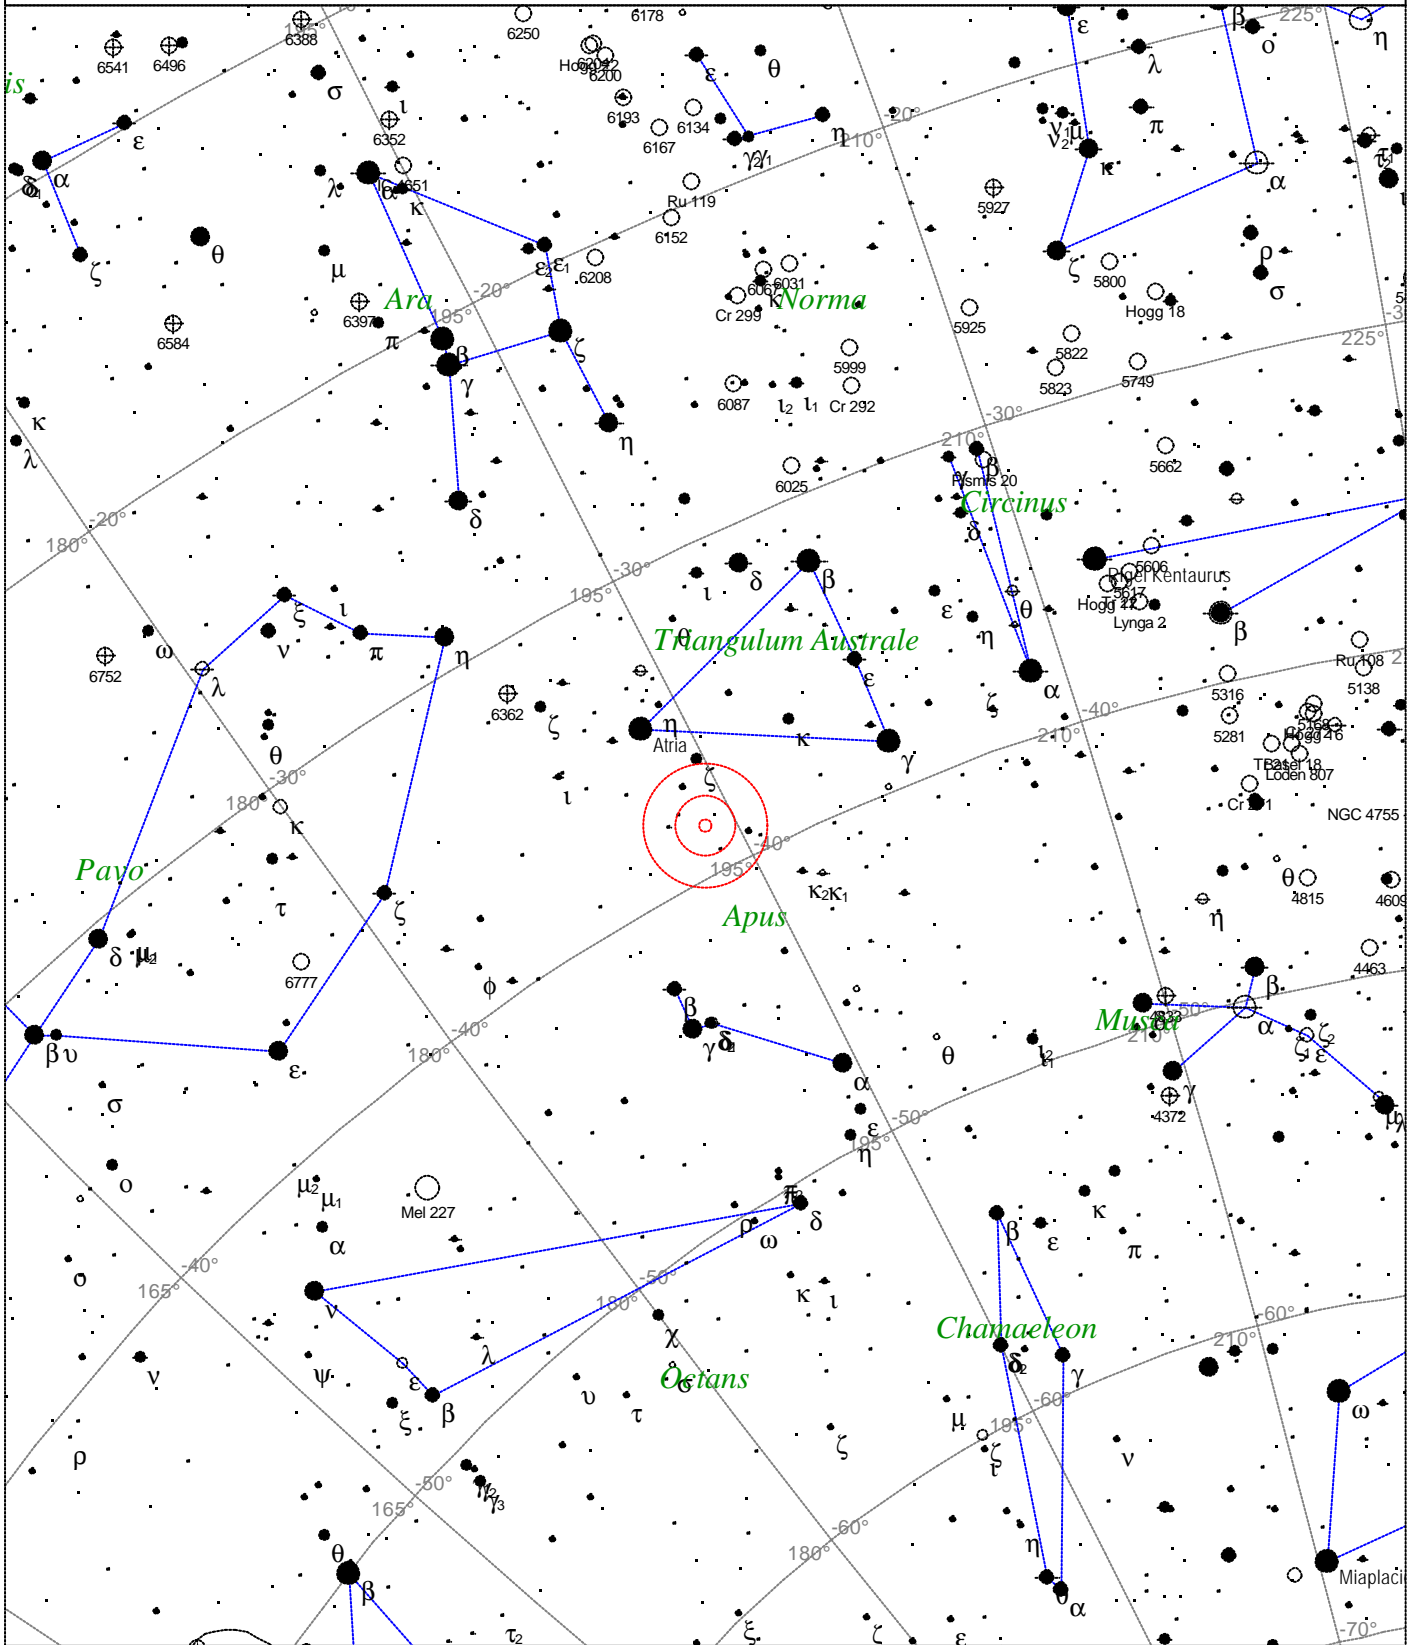

Caldwell 107 - NGC 6101

<p>STARS</p> <ul style="list-style-type: none"> ● <3 ● 3.5 ● 4 ● 4.5 ● 5 ● 5.5 · 6 · 6.5 · >7 	<p>SYMBOLS</p> <ul style="list-style-type: none"> ● Multiple star ○ Variable star ☄ Comet ☾ Galaxy □ Bright nebula ◻ Dark nebula ⊕ Globular cluster ○ Open cluster ♁ Planetary nebula ⊠ Quasar △ Radio source × X-ray source ○ Other object 	<p><i>Caldwell 107 - NGC 6101</i> Type of object: Globular cluster Magnitude: 9.2 Size: 10.7' Right ascension: 16h 26m 4s Declination: -72° 12' 43" Constellation: Apus</p>
---	---	---

Local Time: 19:40:11 12-Sep-2002 UTC: 19:40:11 12-Sep-2002 Sidereal Time: 18:56:39
 Location: 53° 27' 0" N 2° 31' 0" W RA: 16h26m04s Dec: -72° 12' Field: 45.0° Julian Day: 2452530.3196