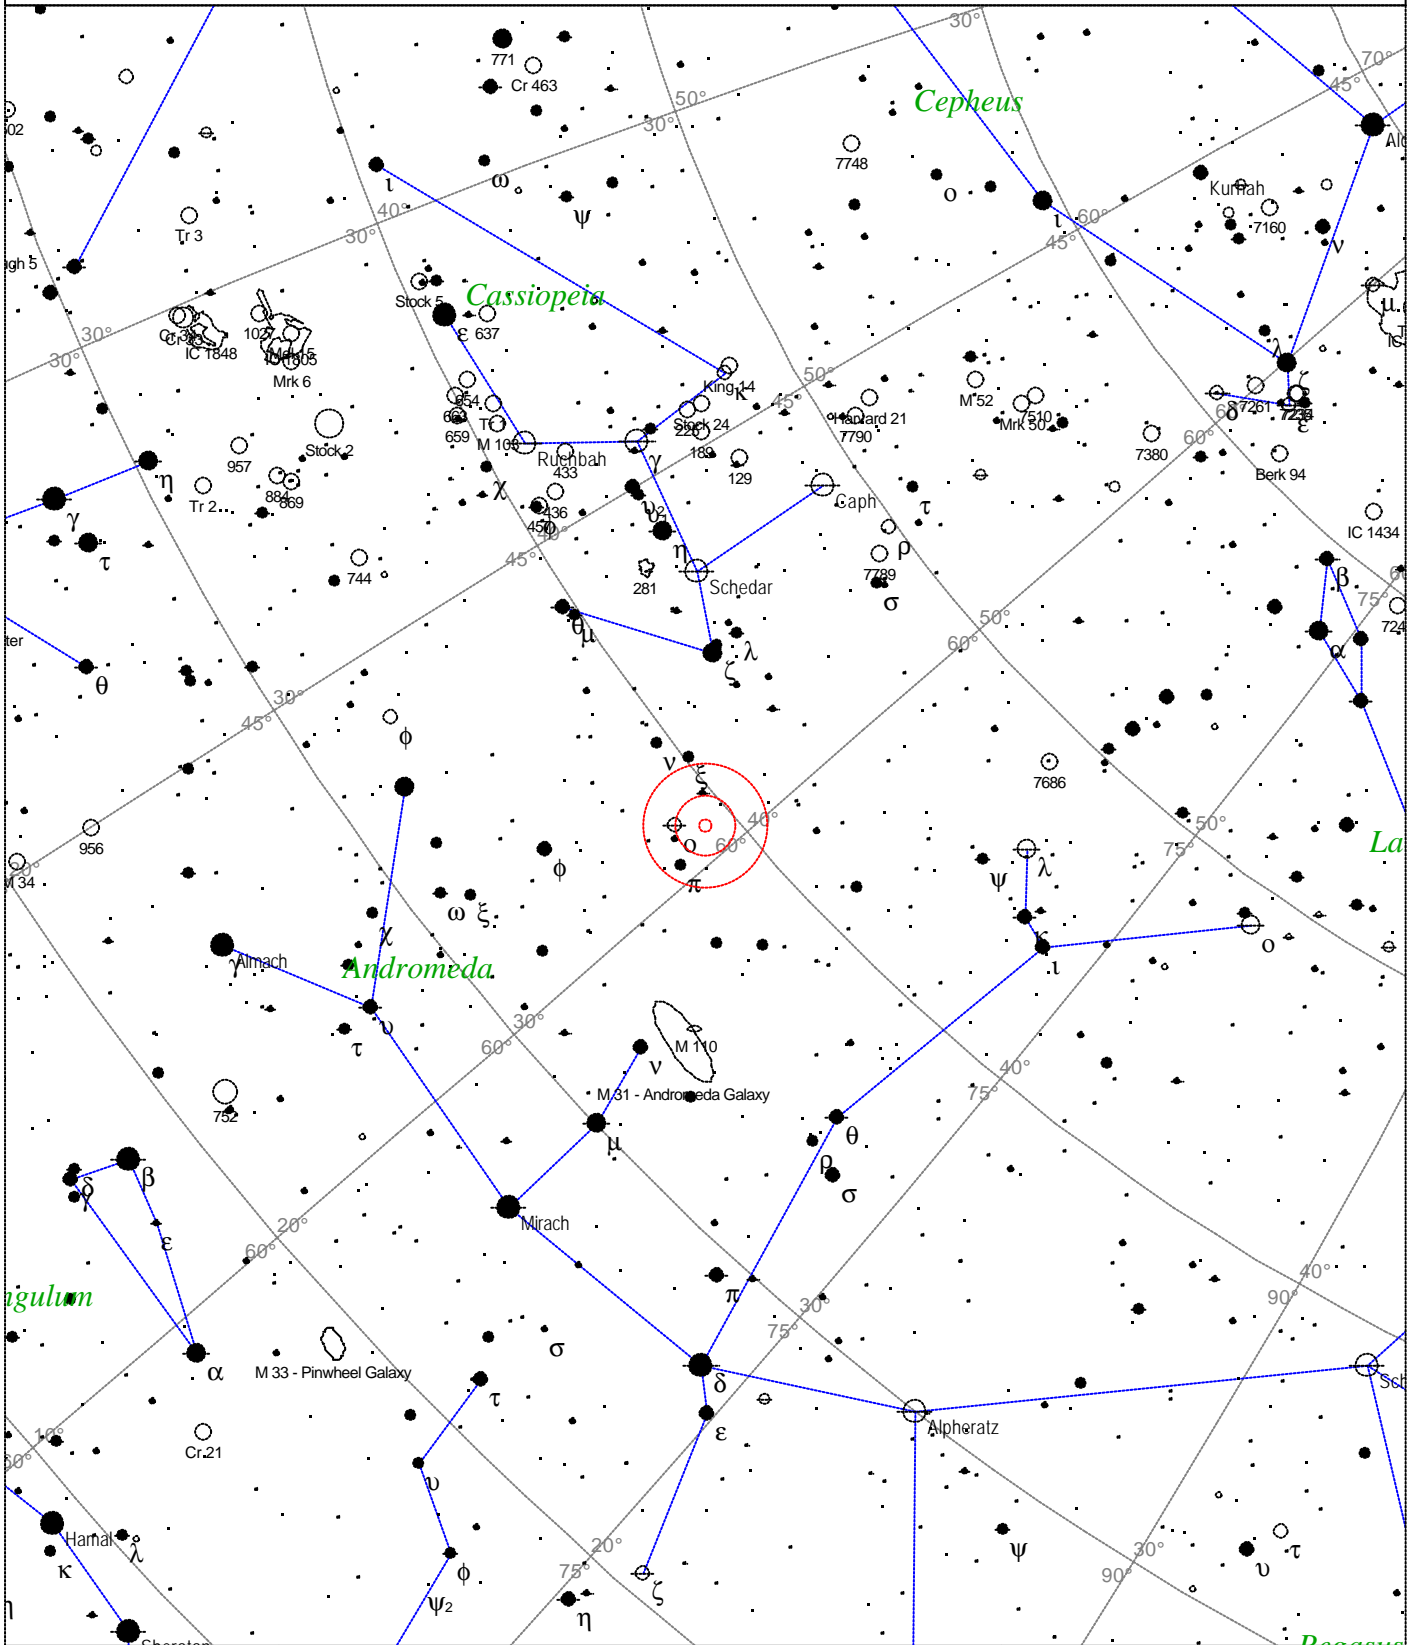

Caldwell 18 - NGC 185

STARS	SYMBOLS			
<ul style="list-style-type: none"> ● <3 ● 3.5 ● 4 ● 4.5 ● 5 ● 5.5 	<ul style="list-style-type: none"> ● Multiple star ○ Variable star ☄ Comet ☉ Galaxy □ Bright nebula 	<ul style="list-style-type: none"> □ Dark nebula ⊕ Globular cluster ○ Open cluster ⊕ Planetary nebula ⊗ Quasar 	<ul style="list-style-type: none"> △ Radio source × X-ray source ○ Other object 	<p><i>Caldwell 18 - NGC 185</i> Type of object: Galaxy Magnitude: 10.3 Surface brightness: 13.6 mag/sq arcmin Size: 12.5'x10.4' Position angle: 35° Right ascension: 0h 39m 7s Declination: +48° 21' 0"</p>

Local Time: 19:40:11 12-Sep-2002	UTC: 19:40:11 12-Sep-2002	Sidereal Time: 18:56:39
Location: 53° 27' 0" N 2° 31' 0" W	RA: 0h39m07s Dec: +48° 21' Field: 45.0°	Julian Day: 2452530.3196