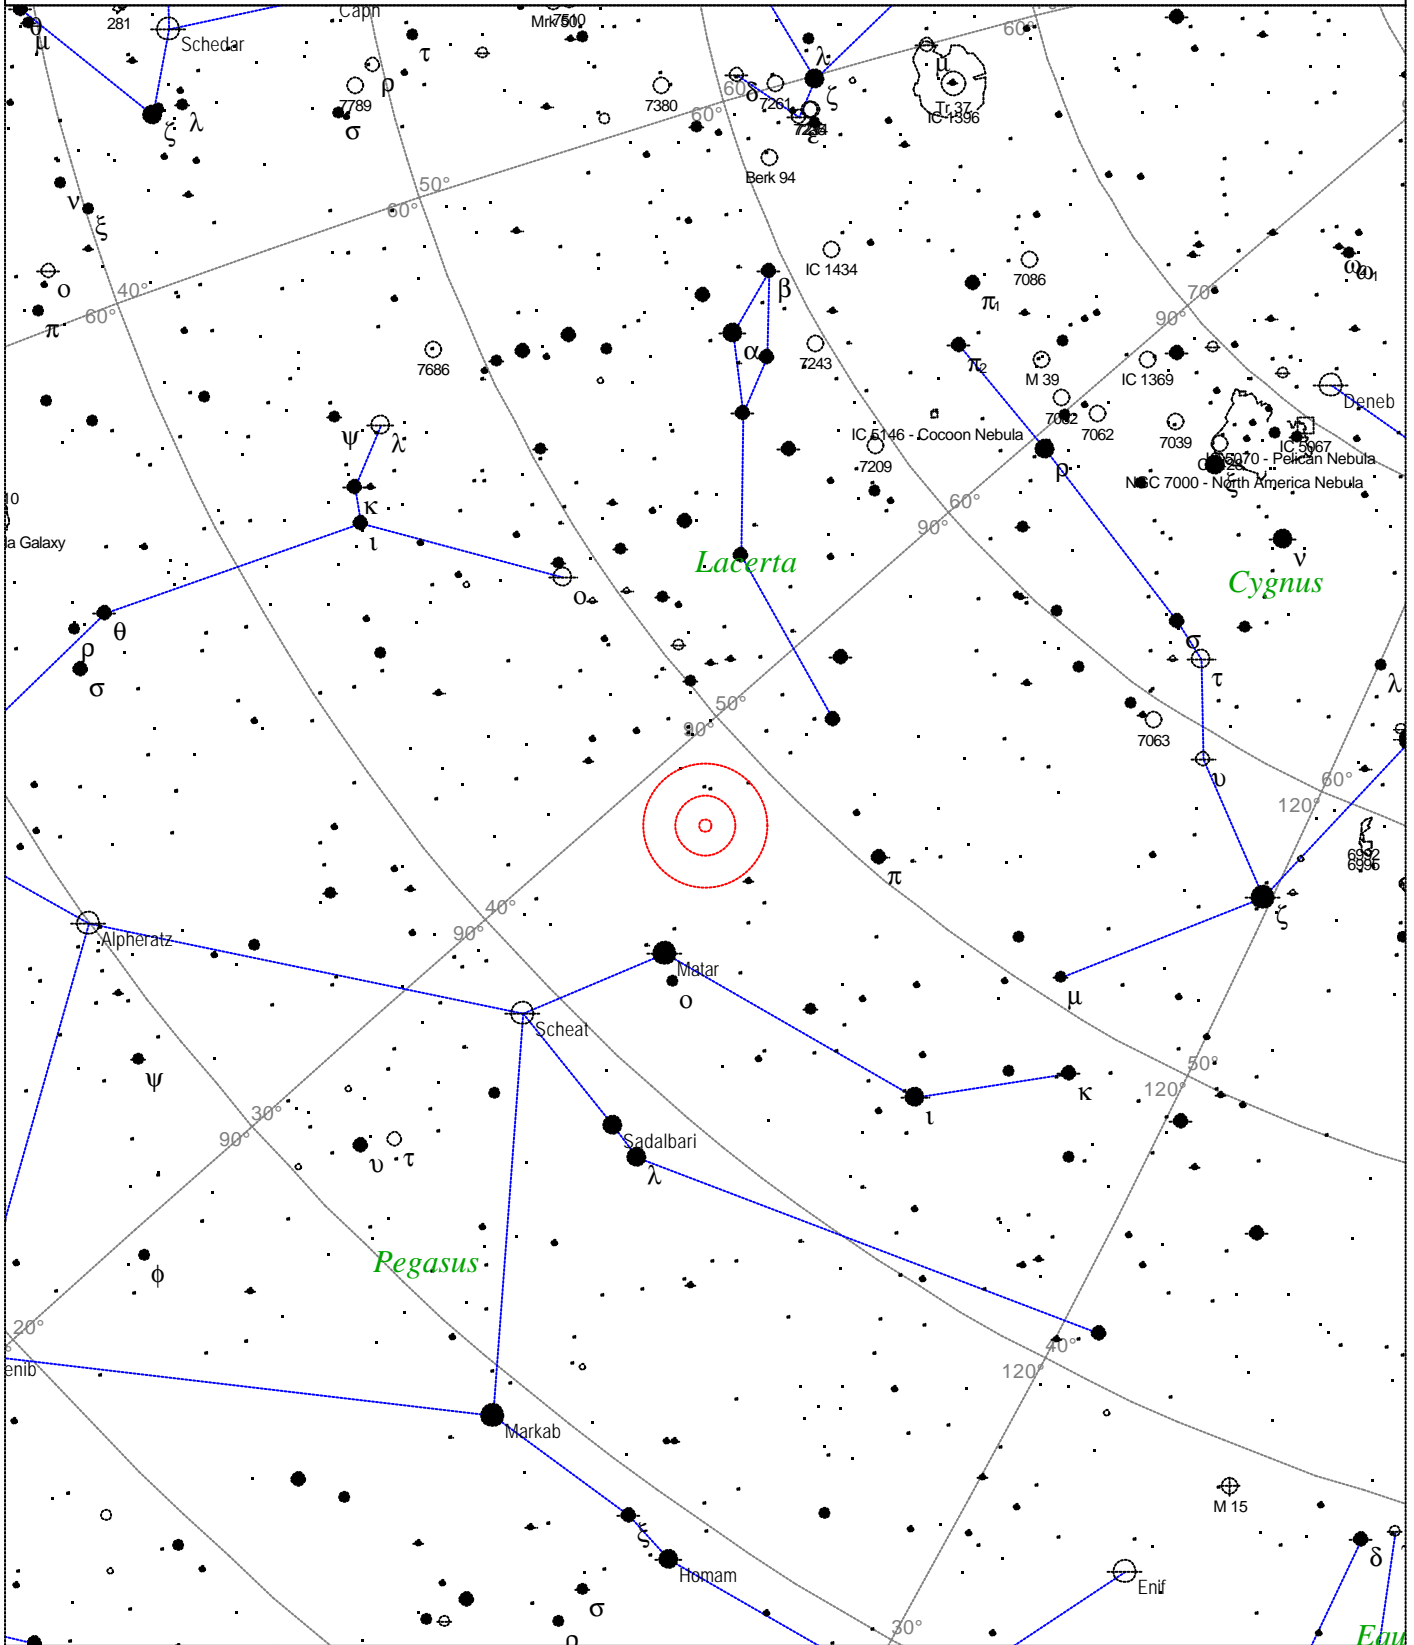

Caldwell 30 - NGC 7331

STARS	SYMBOLS			Caldwell 30 - NGC 7331
<ul style="list-style-type: none"> ● <3 ● 3.5 ● 4 ● 4.5 ● 5 ● 5.5 	<ul style="list-style-type: none"> ● Multiple star ○ Variable star ☄ Comet ☉ Galaxy □ Bright nebula 	<ul style="list-style-type: none"> □ Dark nebula ⊕ Globular cluster ○ Open cluster ⊕ Planetary nebula ⊗ Quasar 	<ul style="list-style-type: none"> △ Radio source × X-ray source ○ Other object 	<p><i>Type of object: Galaxy</i></p> <p><i>Magnitude: 10.3</i></p> <p><i>Surface brightness: 11.9 mag/sq arcmin</i></p> <p><i>Size: 10.2'x4.2'</i></p> <p><i>Position angle: 171°</i></p> <p><i>Right ascension: 22h 37m 13s</i></p> <p><i>Declination: +34° 26' 3"</i></p>

Local Time: 19:40:11 12-Sep-2002	UTC: 19:40:11 12-Sep-2002	Sidereal Time: 18:56:39
Location: 53° 27' 0" N 2° 31' 0" W	RA: 22h37m13s Dec: +34° 26' Field: 45.0°	Julian Day: 2452530.3196