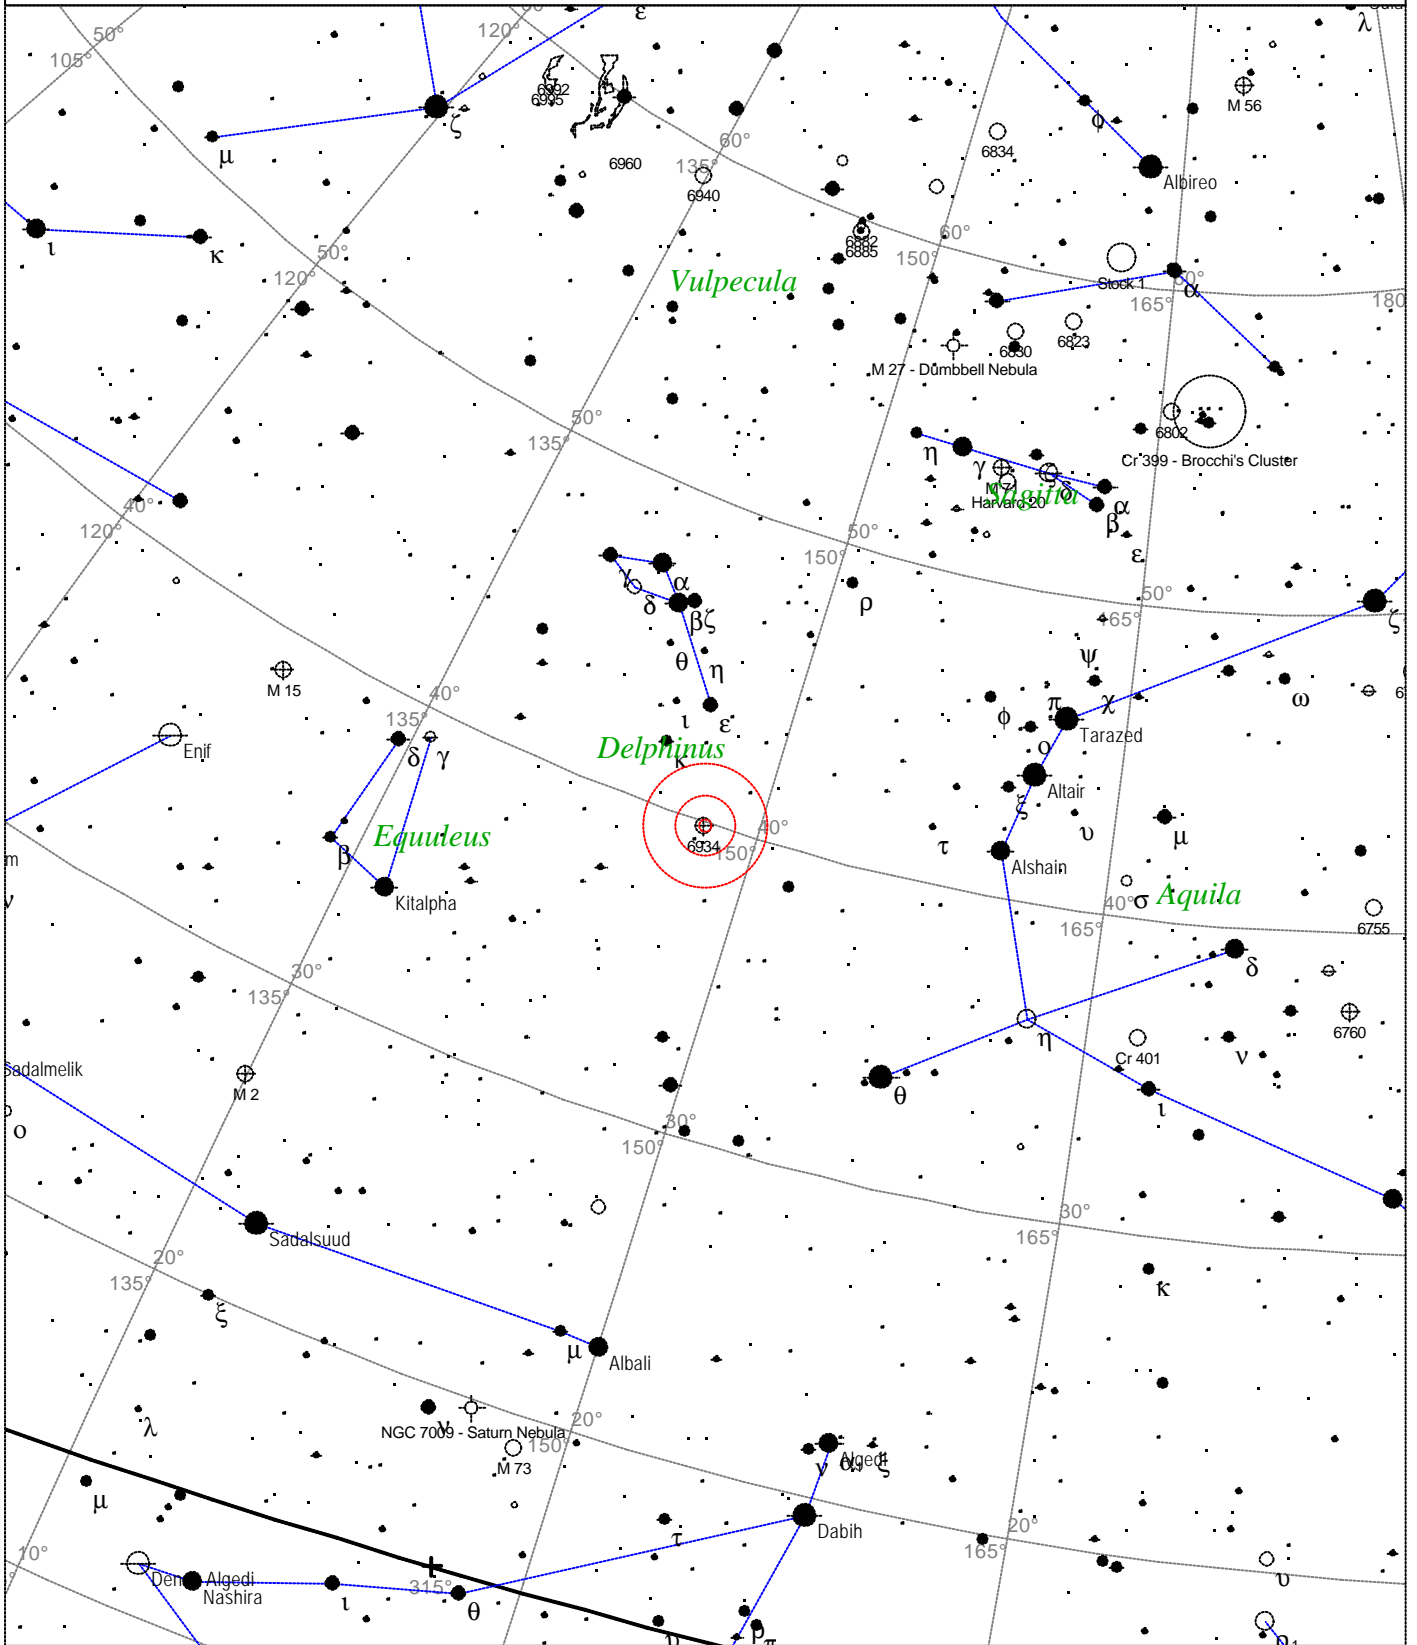

Caldwell 47 - NGC 6934

<p>STARS</p> <ul style="list-style-type: none"> ● <3 ● 3.5 ● 4 ● 4.5 ● 5 ● 5.5 	<p>SYMBOLS</p> <ul style="list-style-type: none"> ● Multiple star ○ Variable star ☄ Comet ☾ Galaxy □ Bright nebula □ Dark nebula ⊕ Globular cluster ○ Open cluster ♁ Planetary nebula ⊞ Quasar △ Radio source × X-ray source ○ Other object 	<p><i>Caldwell 47 - NGC 6934</i> Type of object: Globular cluster Magnitude: 8.8 Size: 6.2' Right ascension: 20h 34m 20s Declination: +7° 24' 52" Constellation: Delphinus</p>
--	---	--

Local Time: 19:40:11 12-Sep-2002
 Location: 53° 27' 0" N 2° 31' 0" W

UTC: 19:40:11 12-Sep-2002
 RA: 20h34m20s Dec: +7° 24' Field: 45.0°

Sidereal Time: 18:56:39
 Julian Day: 2452530.3196