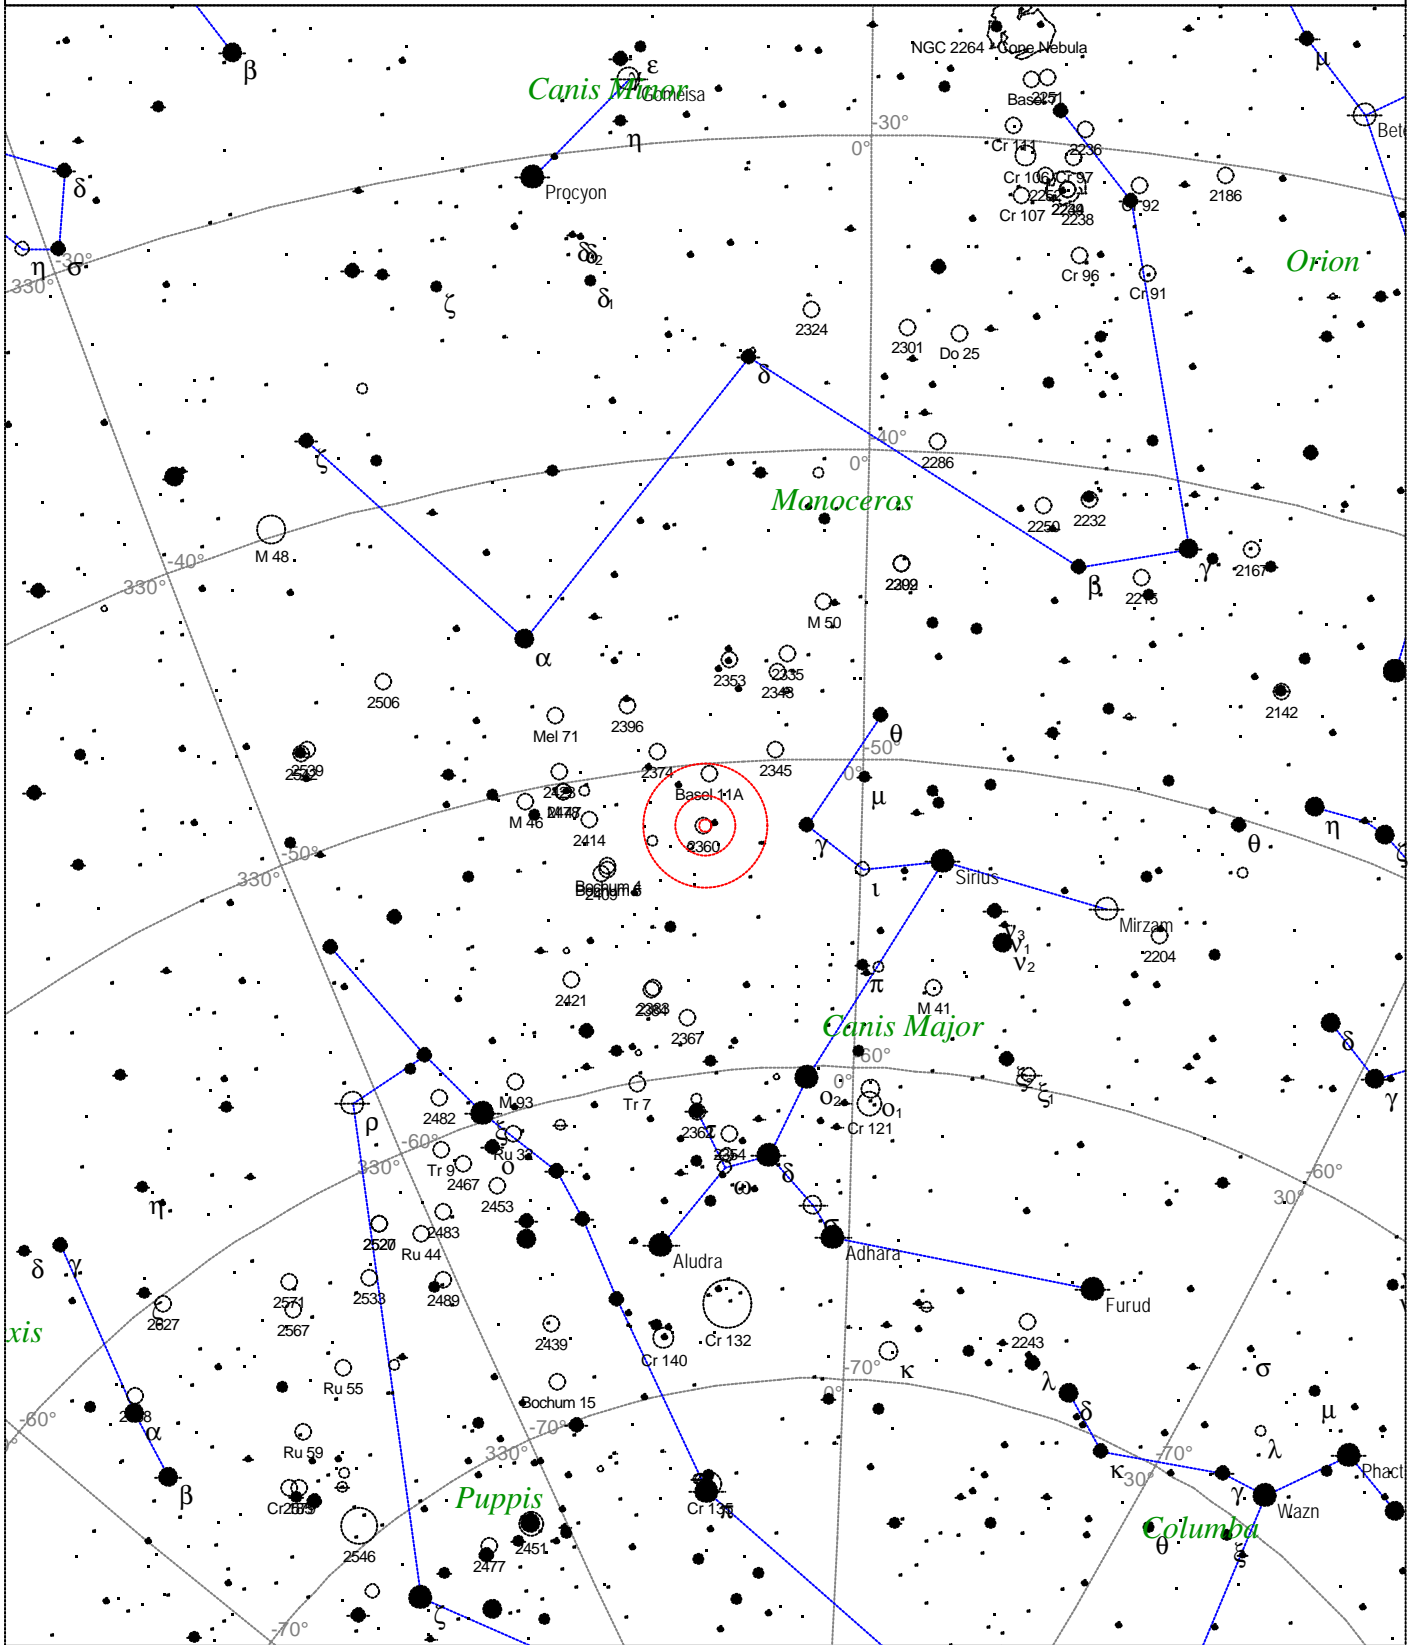

Caldwell 58 - NGC 2360

<p>STARS</p> <ul style="list-style-type: none"> ● <3 ● 3.5 ● 4 ● 4.5 ● 5 ● 5.5 ● 6 ● 6.5 ● >7 	<p>SYMBOLS</p> <ul style="list-style-type: none"> ● Multiple star ○ Variable star ☄ Comet ☉ Galaxy ☐ Bright nebula ☐ Dark nebula ⊕ Globular cluster ○ Open cluster ⊕ Planetary nebula ☉ Quasar △ Radio source × X-ray source ○ Other object 	<p><i>Caldwell 58 - NGC 2360</i> Type of object: Open cluster Magnitude: 7.2 Size: 13.0' Right ascension: 7h 17m 49s Declination: -15° 38' 30" Constellation: Canis Major</p>
---	---	---

Local Time: 19:40:11 12-Sep-2002	UTC: 19:40:11 12-Sep-2002	Sidereal Time: 18:56:39
Location: 53° 27' 0" N 2° 31' 0" W	RA: 7h17m49s Dec: -15° 38' Field: 45.0°	Julian Day: 2452530.3196