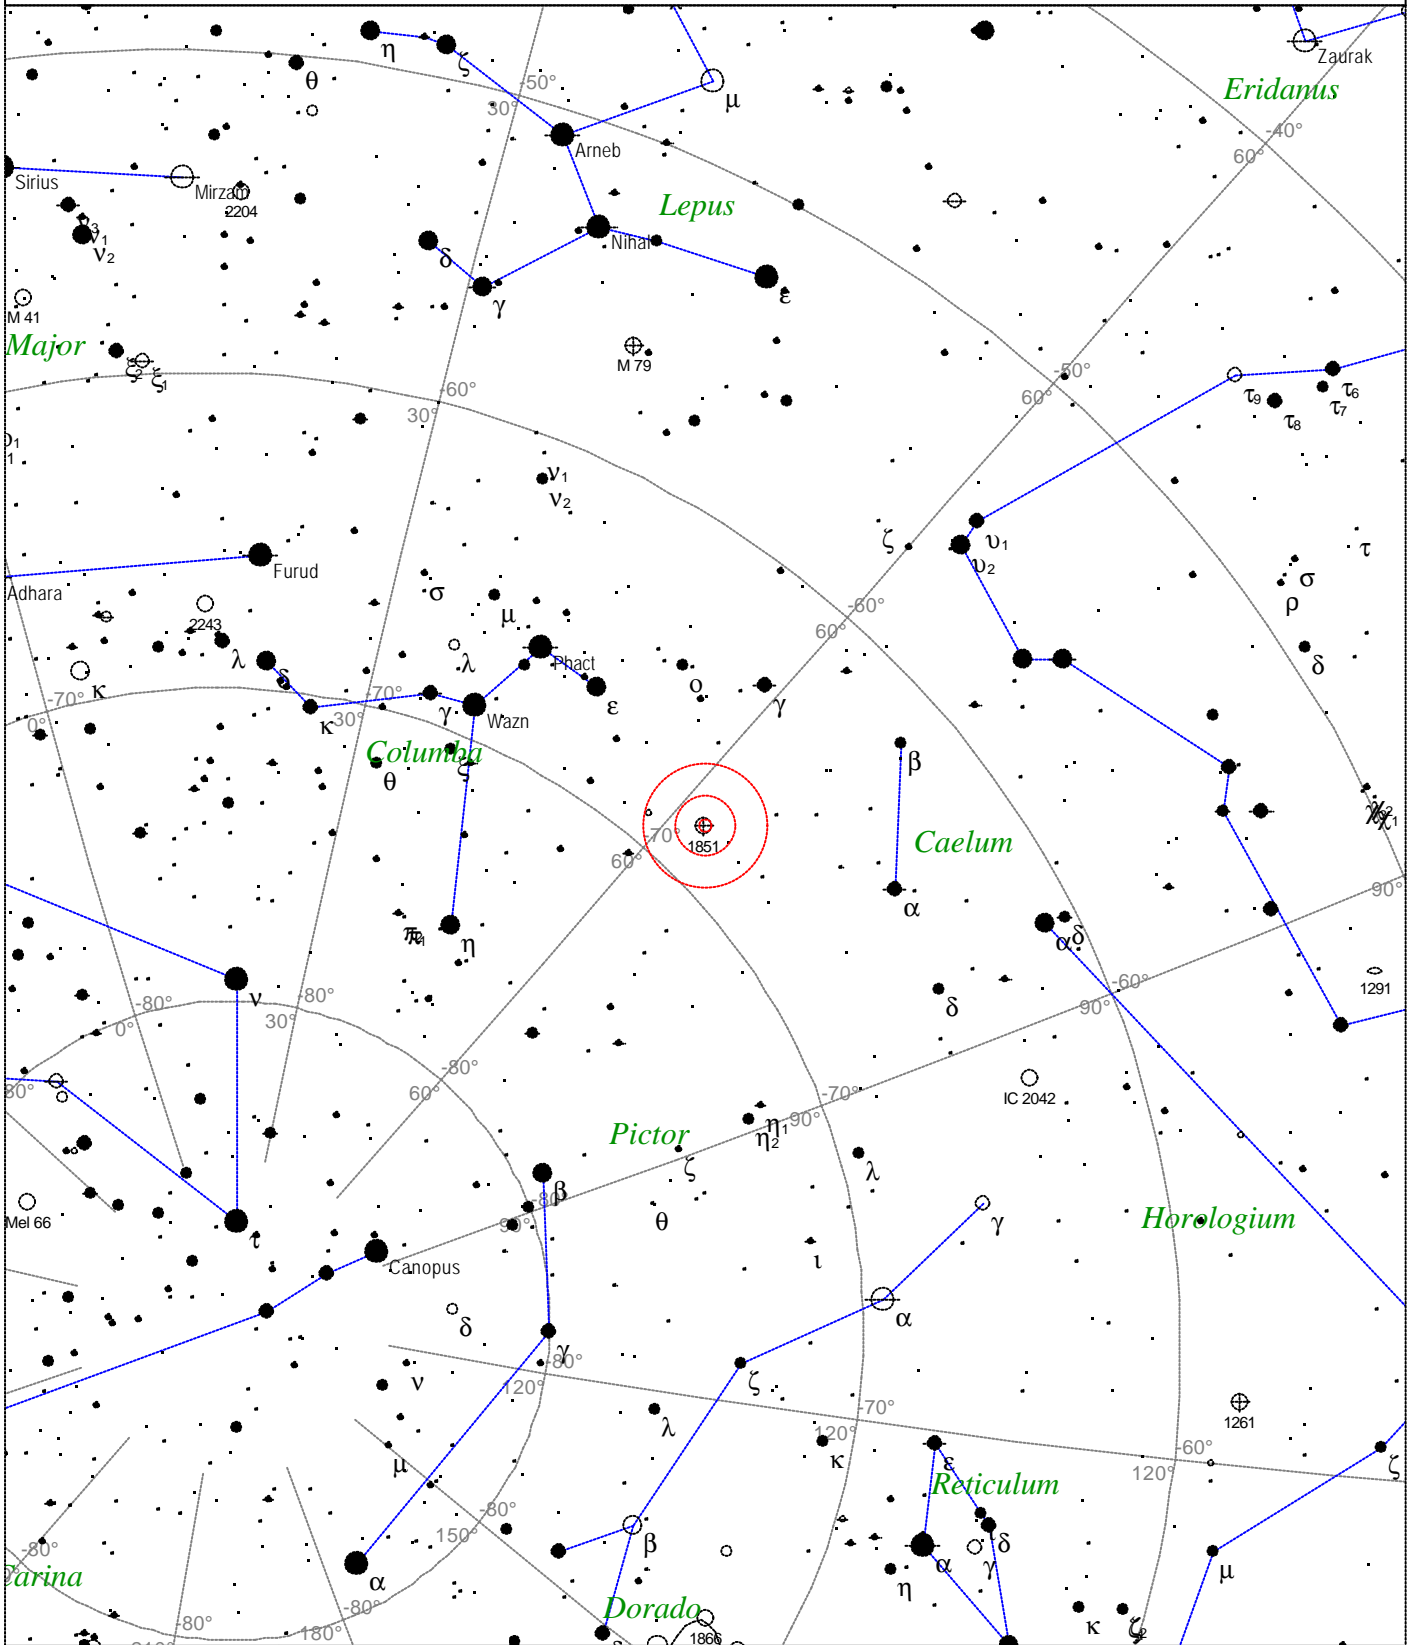

Caldwell 73 - NGC 1851

STARS	SYMBOLS			Caldwell 73 - NGC 1851 Type of object: Globular cluster Magnitude: 7.1 Size: 11.0' Right ascension: 5h 14m 11s Declination: -40° 2' 19" Constellation: Columba
<ul style="list-style-type: none"> ● <3 ● 3.5 ● 4 ● 4.5 ● 5 ● 5.5 	<ul style="list-style-type: none"> ● Multiple star ○ Variable star ☄ Comet ☾ Galaxy □ Bright nebula 	<ul style="list-style-type: none"> □ Dark nebula ⊕ Globular cluster ○ Open cluster ♁ Planetary nebula ☄ Quasar 	<ul style="list-style-type: none"> △ Radio source × X-ray source ○ Other object 	

Local Time: 19:40:11 12-Sep-2002	UTC: 19:40:11 12-Sep-2002	Sidereal Time: 18:56:39
Location: 53° 27' 0" N 2° 31' 0" W	RA: 5h14m11s Dec: -40° 02' Field: 45.0°	Julian Day: 2452530.3196