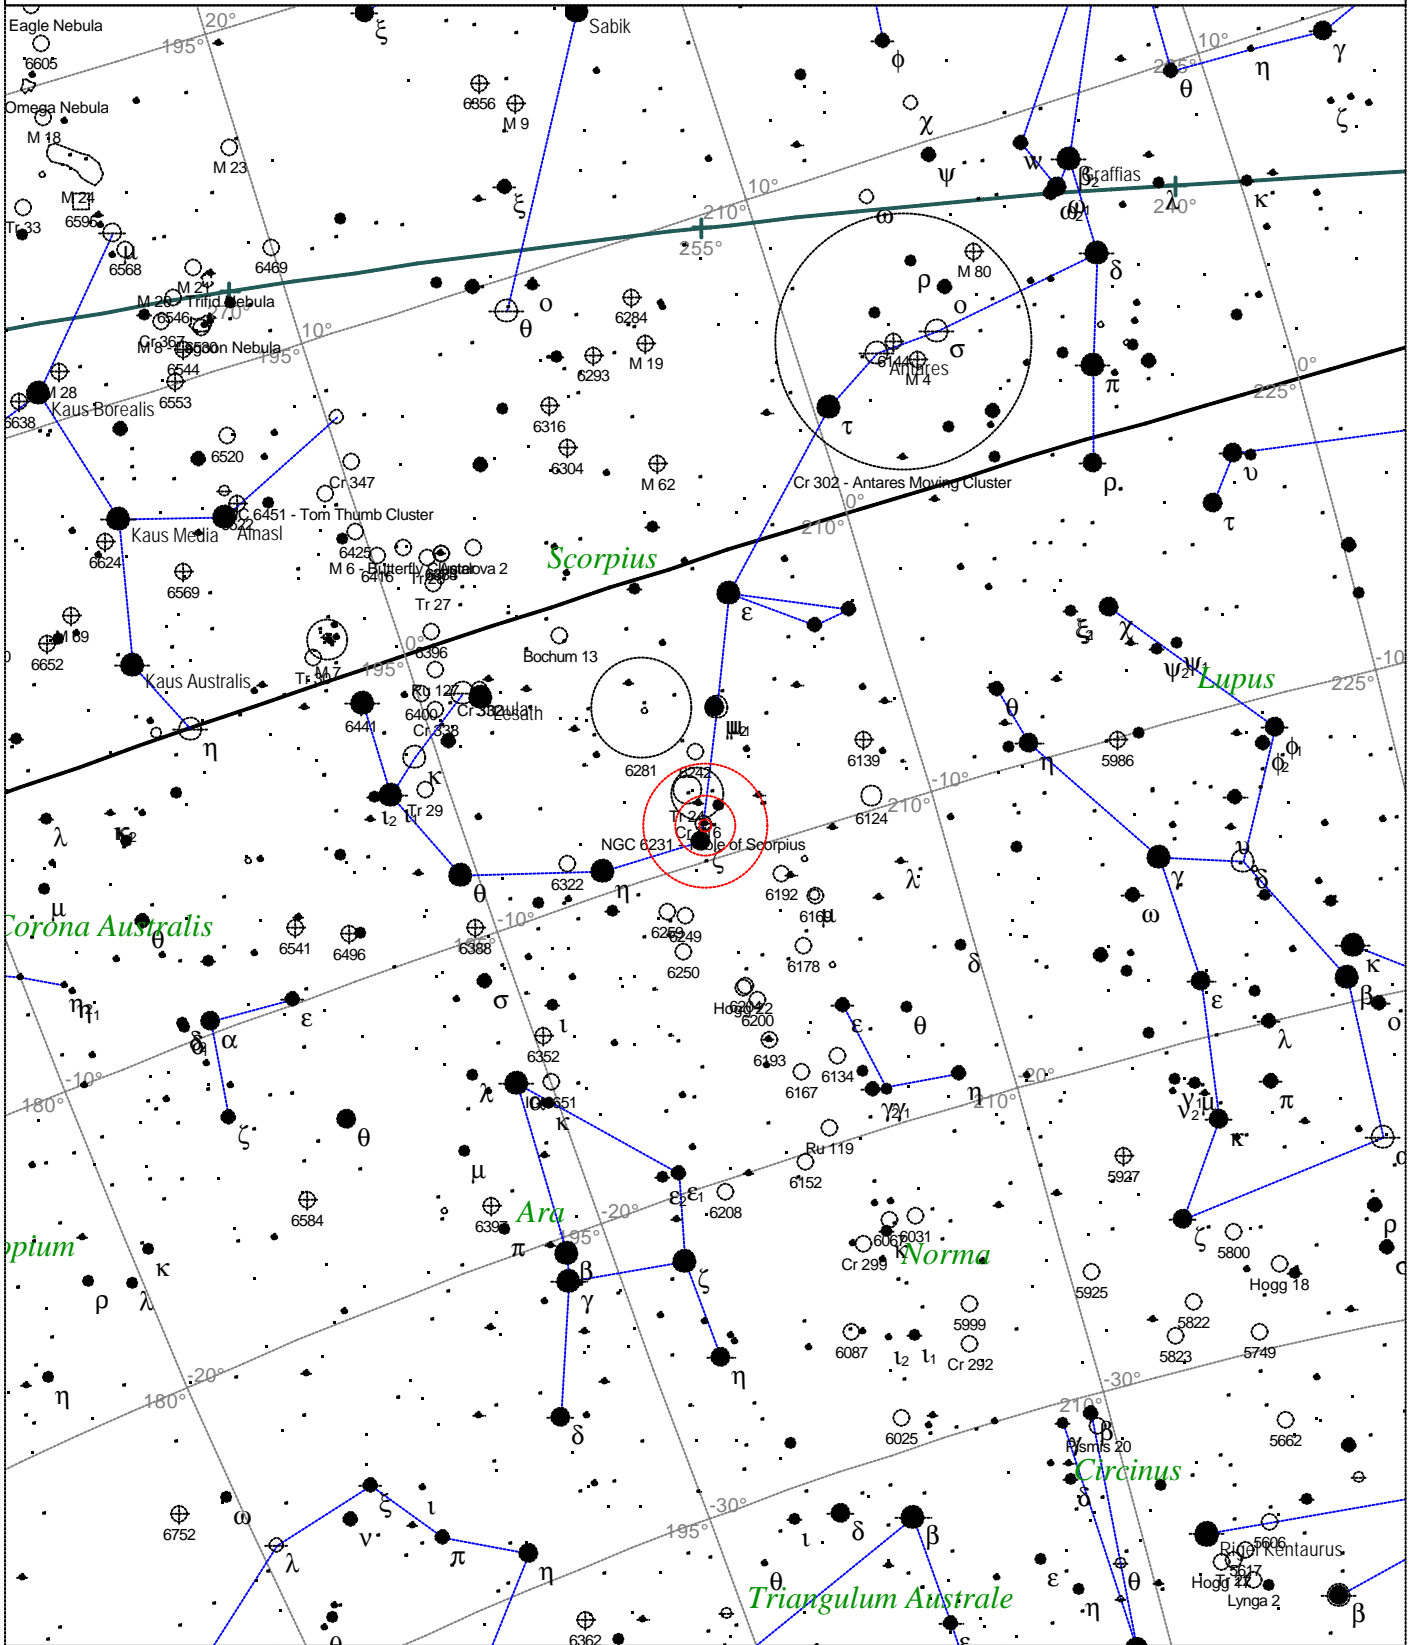

Caldwell 76 - NGC 6231

STARS ● <3 ● 3.5 ● 4 ● 4.5 ● 5 ● 5.5 ● 6 ● 6.5 ● >7	SYMBOLS ● Multiple star ○ Variable star ☄ Comet ☾ Galaxy □ Bright nebula ◻ Dark nebula ⊕ Globular cluster ○ Open cluster ♁ Planetary nebula ☉ Quasar △ Radio source ✕ X-ray source ○ Other object	<i>Caldwell 76 - NGC 6231</i> <i>Popular name: Table of Scorpius</i> <i>Type of object: Open cluster</i> <i>Magnitude: 2.0</i> <i>Size: 15.0'</i> <i>Right ascension: 16h 54m 21s</i> <i>Declination: -41° 49' 50"</i> <i>Constellation: Scorpius</i>

Local Time: 19:40:11 12-Sep-2002   UTC: 19:40:11 12-Sep-2002   Sidereal Time: 18:56:39
Location: 53° 27' 0" N 2° 31' 0" W   RA: 16h54m21s Dec: -41° 49' Field: 45.0°   Julian Day: 2452530.3196