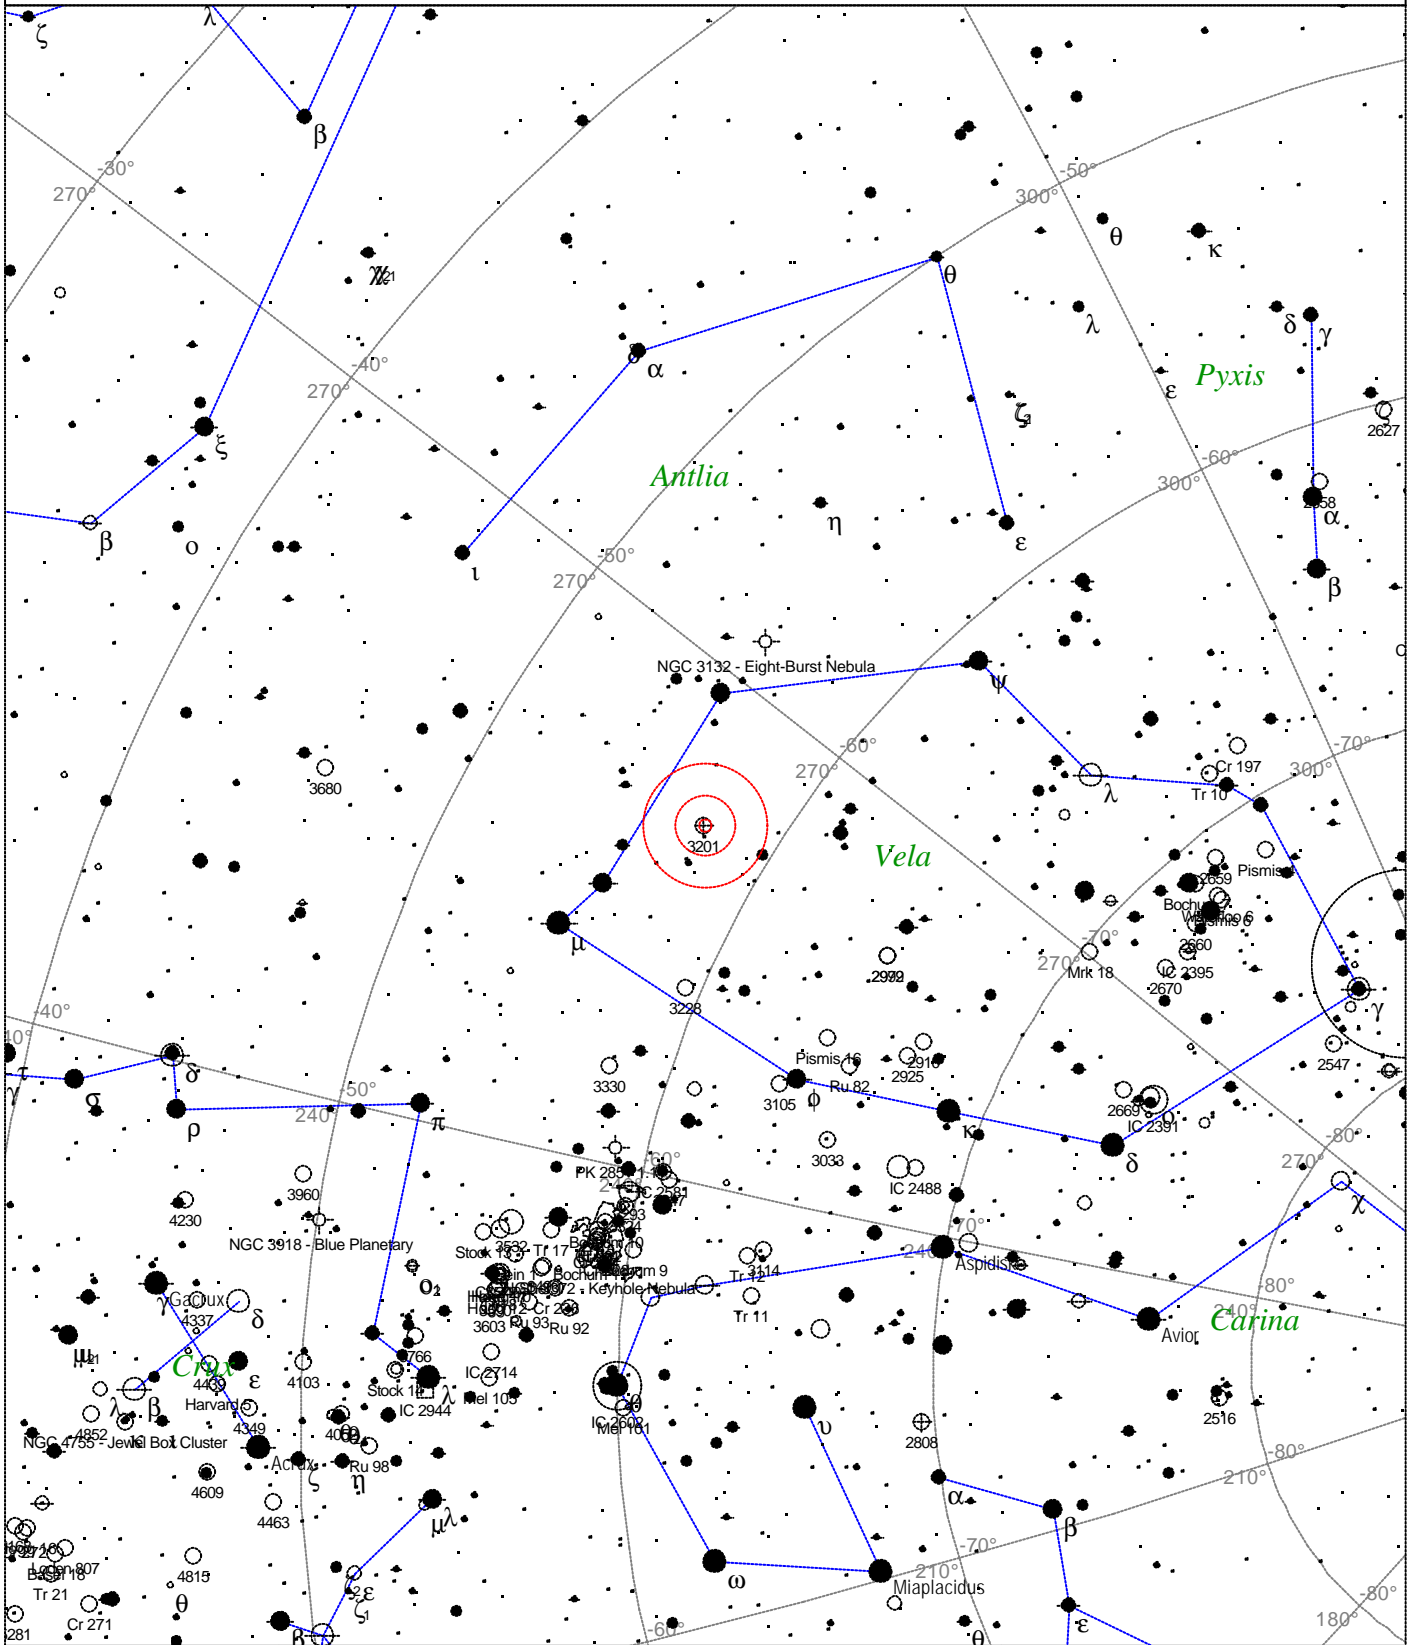

Caldwell 79 - NGC 3201

<p>STARS</p> <ul style="list-style-type: none"> ● <3 ● 3.5 ● 4 ● 4.5 ● 5 ● 5.5 ● 6 ● 6.5 ● >7 	<p>SYMBOLS</p> <ul style="list-style-type: none"> ● Multiple star ○ Variable star ☄ Comet ☐ Galaxy ☐ Bright nebula ☐ Dark nebula ⊕ Globular cluster ○ Open cluster ⊕ Planetary nebula ☄ Quasar △ Radio source × X-ray source ○ Other object 	<p><i>Caldwell 79 - NGC 3201</i> Type of object: Globular cluster Magnitude: 6.8 Size: 18.2' Right ascension: 10h 17m 41s Declination: -46° 25' 12" Constellation: Vela</p>
---	---	---

Local Time: 19:40:11 12-Sep-2002	UTC: 19:40:11 12-Sep-2002	Sidereal Time: 18:56:39
Location: 53° 27' 0" N 2° 31' 0" W	RA: 10h17m41s Dec: -46° 25' Field: 45.0°	Julian Day: 2452530.3196