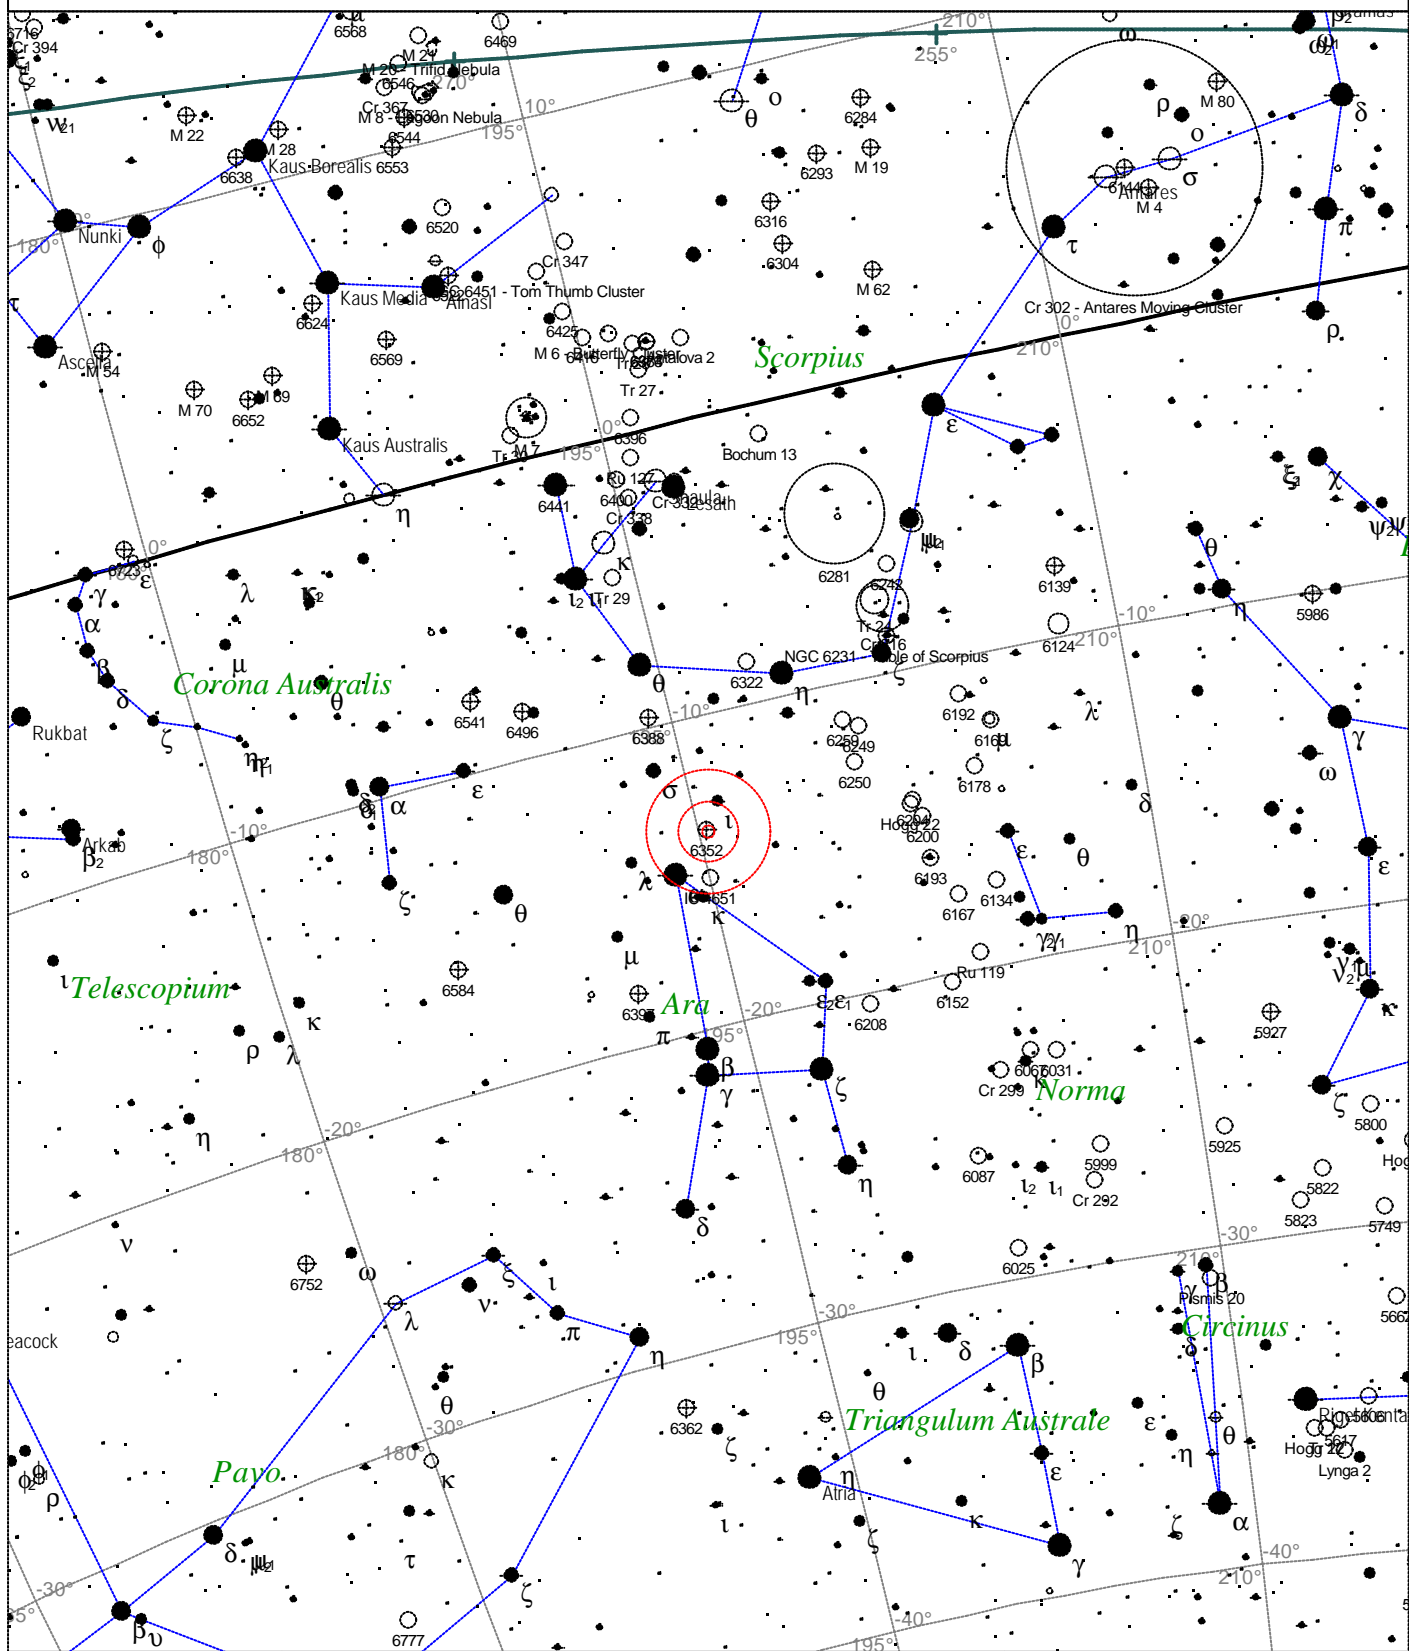

Caldwell 81 - NGC 6352

<p>STARS</p> <ul style="list-style-type: none"> ● <3 ● 3.5 ● 4 ● 4.5 ● 5 ● 5.5 ● 6 ● 6.5 ● >7 	<p>SYMBOLS</p> <ul style="list-style-type: none"> ● Multiple star ○ Variable star ☄ Comet ☉ Galaxy □ Bright nebula ◻ Dark nebula ⊕ Globular cluster ○ Open cluster ♁ Planetary nebula ⊗ Quasar △ Radio source ✕ X-ray source ○ Other object 	<p><i>Caldwell 81 - NGC 6352</i> Type of object: Globular cluster Magnitude: 8.0 Size: 7.1' Right ascension: 17h 25m 40s Declination: -48° 25' 41" Constellation: Ara</p>
---	---	---

Local Time: 19:40:11 12-Sep-2002 UTC: 19:40:11 12-Sep-2002 Sidereal Time: 18:56:39
 Location: 53° 27' 0" N 2° 31' 0" W RA: 17h25m40s Dec: -48° 25' Field: 45.0° Julian Day: 2452530.3196