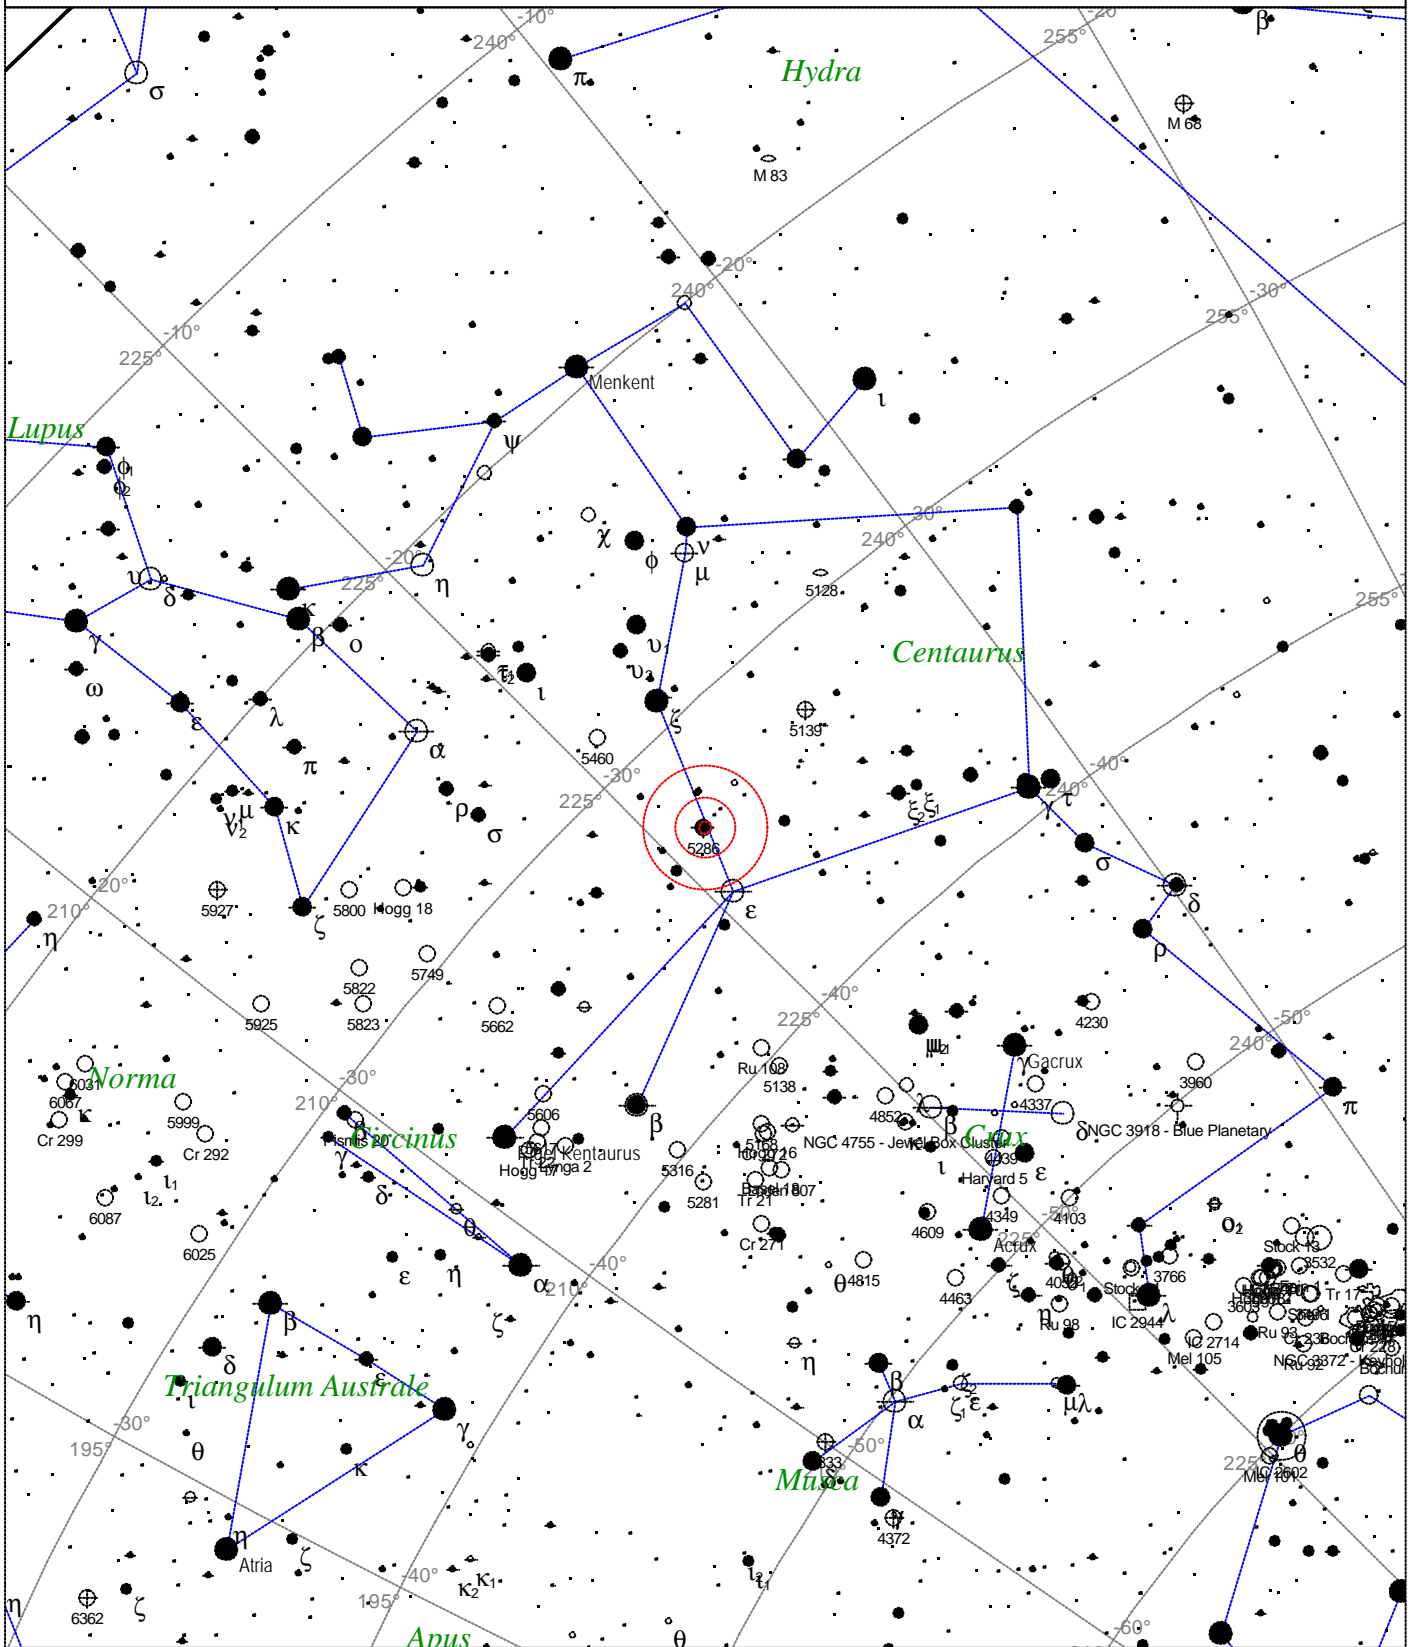

Caldwell 84 - NGC 5286

<p>STARS</p> <ul style="list-style-type: none"> ● <3 ● 3.5 ● 4 ● 4.5 ● 5 ● 5.5 ● 6 ● 6.5 ● >7 	<p>SYMBOLS</p> <ul style="list-style-type: none"> ● Multiple star ○ Variable star ☄ Comet ☾ Galaxy □ Bright nebula □ Dark nebula ⊕ Globular cluster ○ Open cluster ♁ Planetary nebula ☉ Quasar △ Radio source × X-ray source ○ Other object 	<p>Caldwell 84 - NGC 5286</p> <p>Type of object: Globular cluster</p> <p>Magnitude: 7.3</p> <p>Size: 9.1'</p> <p>Right ascension: 13h 46m 34s</p> <p>Declination: -51° 23' 12"</p> <p>Constellation: Centaurus</p>
---	---	--

Local Time: 19:40:11 12-Sep-2002
 Location: 53° 27' 0" N 2° 31' 0" W

UTC: 19:40:11 12-Sep-2002
 RA: 13h46m34s Dec: -51° 23' Field: 45.0°

Sidereal Time: 18:56:39
 Julian Day: 2452530.3196