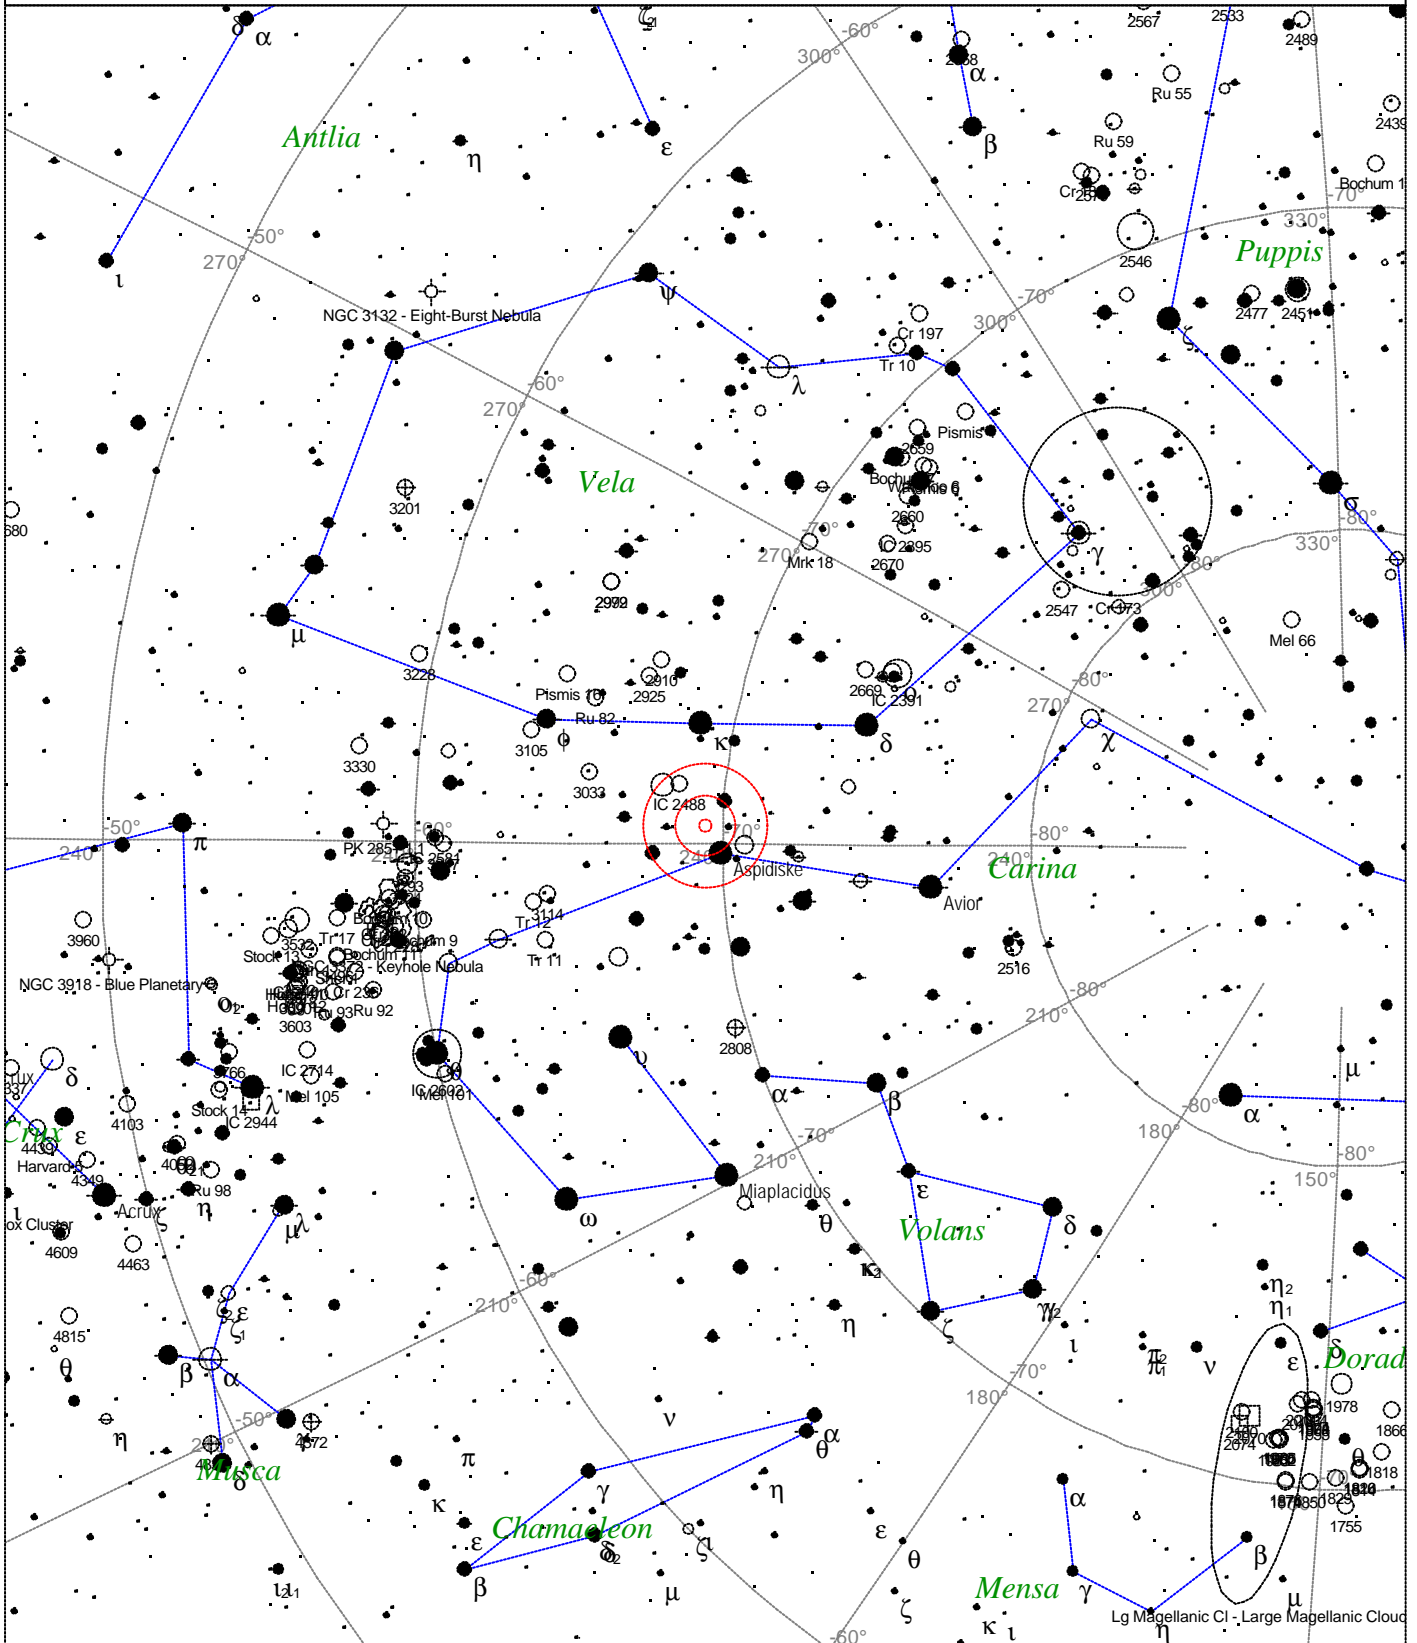

Caldwell 90 - NGC 2867

<p>STARS</p> <ul style="list-style-type: none"> ● <3 ● 3.5 ● 4 ● 4.5 ● 5 ● 5.5 ● 6 ● 6.5 ● >7 	<p>SYMBOLS</p> <ul style="list-style-type: none"> ● Multiple star ○ Variable star ☄ Comet ☐ Galaxy ☐ Bright nebula ☐ Dark nebula ⊕ Globular cluster ○ Open cluster ⊕ Planetary nebula ☒ Quasar △ Radio source × X-ray source ○ Other object 	<p>Caldwell 90 - NGC 2867 Type of object: Planetary nebula Magnitude: 10.0 Size: 12.0" Right ascension: 9h 21m 27s Declination: -58° 19' 5" Constellation: Carina</p>
---	---	---

Local Time: 19:40:11 12-Sep-2002
 Location: 53° 27' 0" N 2° 31' 0" W

UTC: 19:40:11 12-Sep-2002
 RA: 9h21m27s Dec: -58° 19' Field: 45.0°

Sidereal Time: 18:56:39
 Julian Day: 2452530.3196