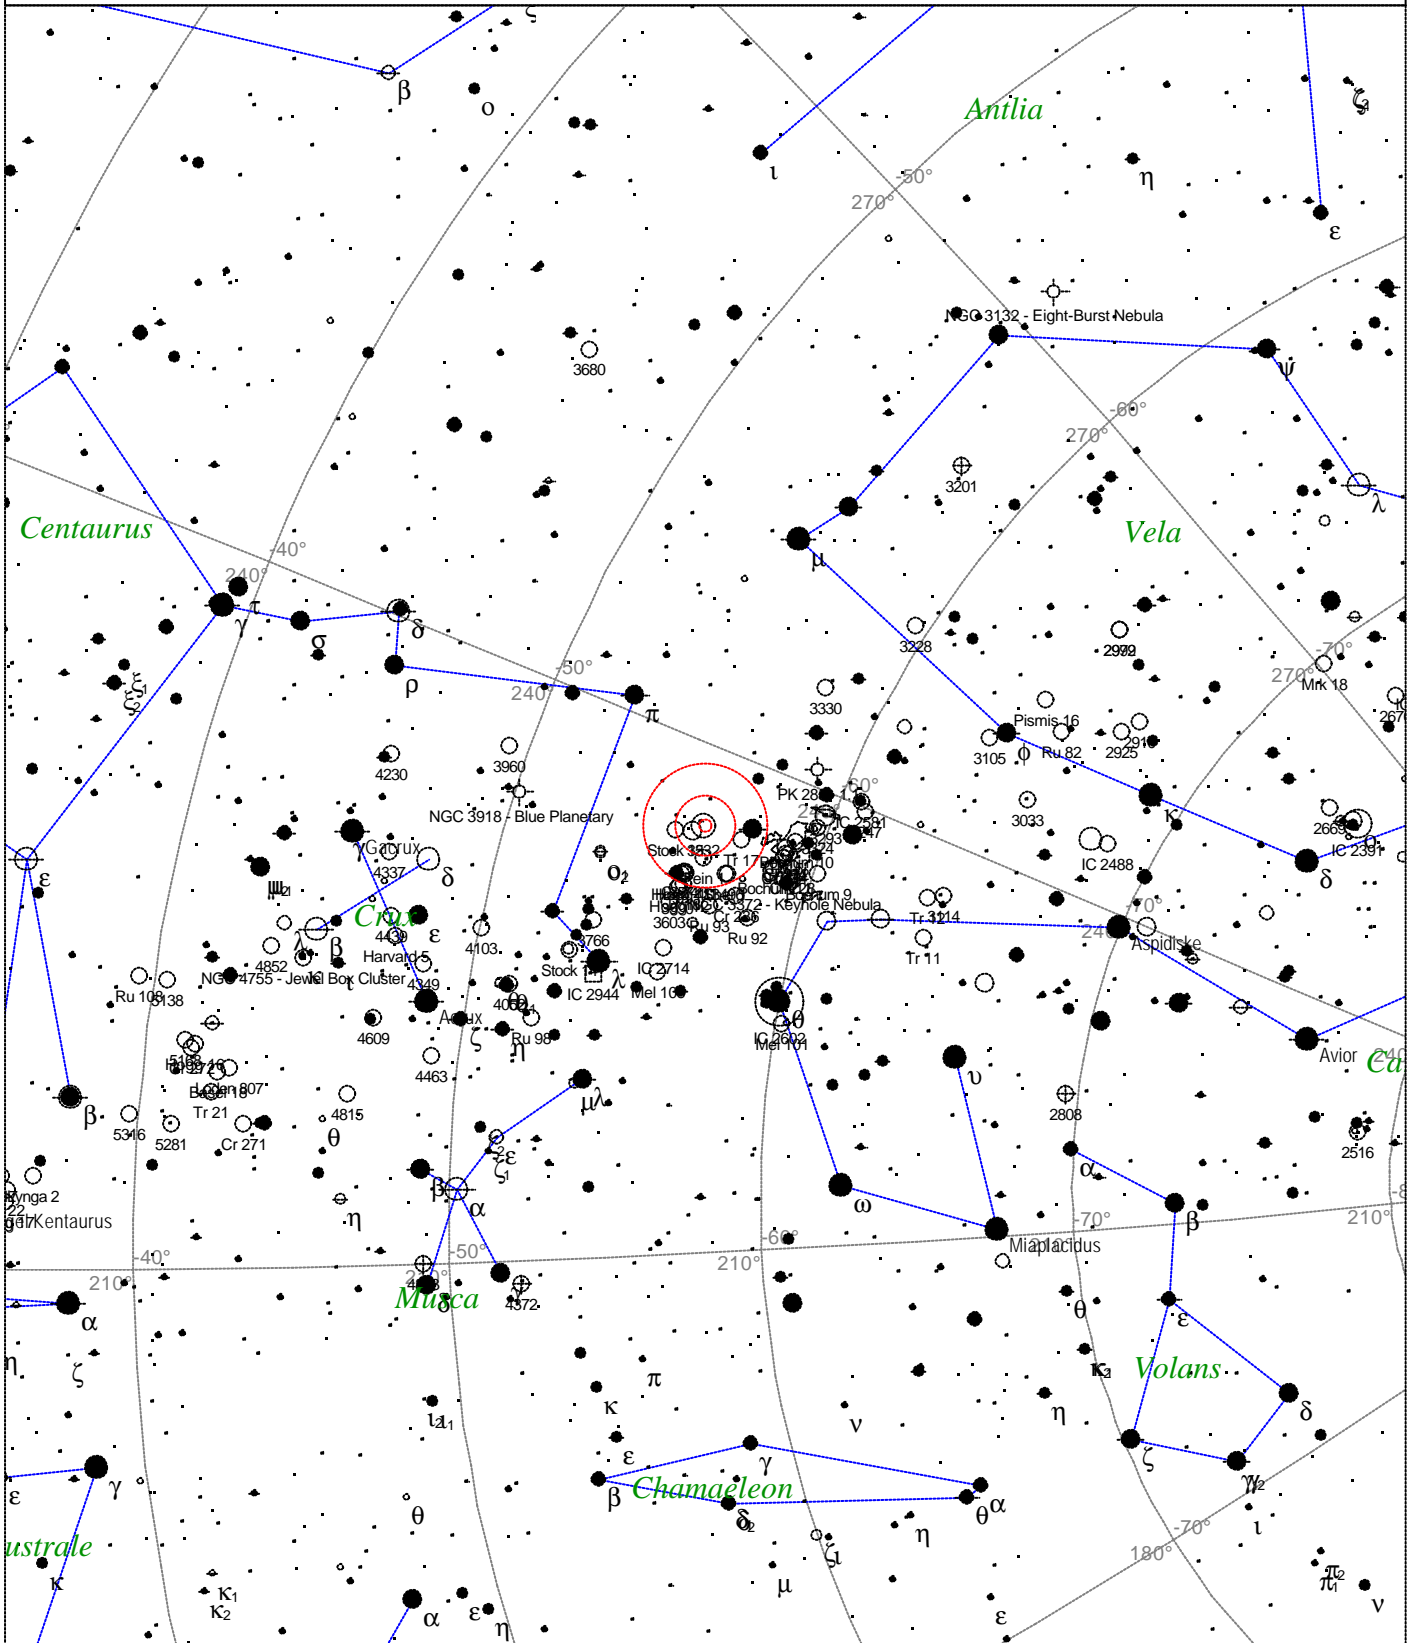

Caldwell 91 - NGC 3532

<p>STARS</p> <ul style="list-style-type: none"> ● <3 ● 3.5 ● 4 ● 4.5 ● 5 ● 5.5 	<p>SYMBOLS</p> <ul style="list-style-type: none"> ● Multiple star ○ Variable star ☄ Comet ☐ Galaxy ☐ Bright nebula ☐ Dark nebula ⊕ Globular cluster ○ Open cluster ⊕ Planetary nebula ☒ Quasar △ Radio source × X-ray source ○ Other object 	<p><i>Caldwell 91 - NGC 3532</i> Type of object: Open cluster Magnitude: 3.0 Size: 50.0' Right ascension: 11h 5m 42s Declination: -58° 45' 52" Constellation: Carina</p>
--	---	--

Local Time: 19:40:11 12-Sep-2002
 Location: 53° 27' 0" N 2° 31' 0" W

UTC: 19:40:11 12-Sep-2002
 RA: 11h05m42s Dec: -58° 45' Field: 45.0°

Sidereal Time: 18:56:39
 Julian Day: 2452530.3196