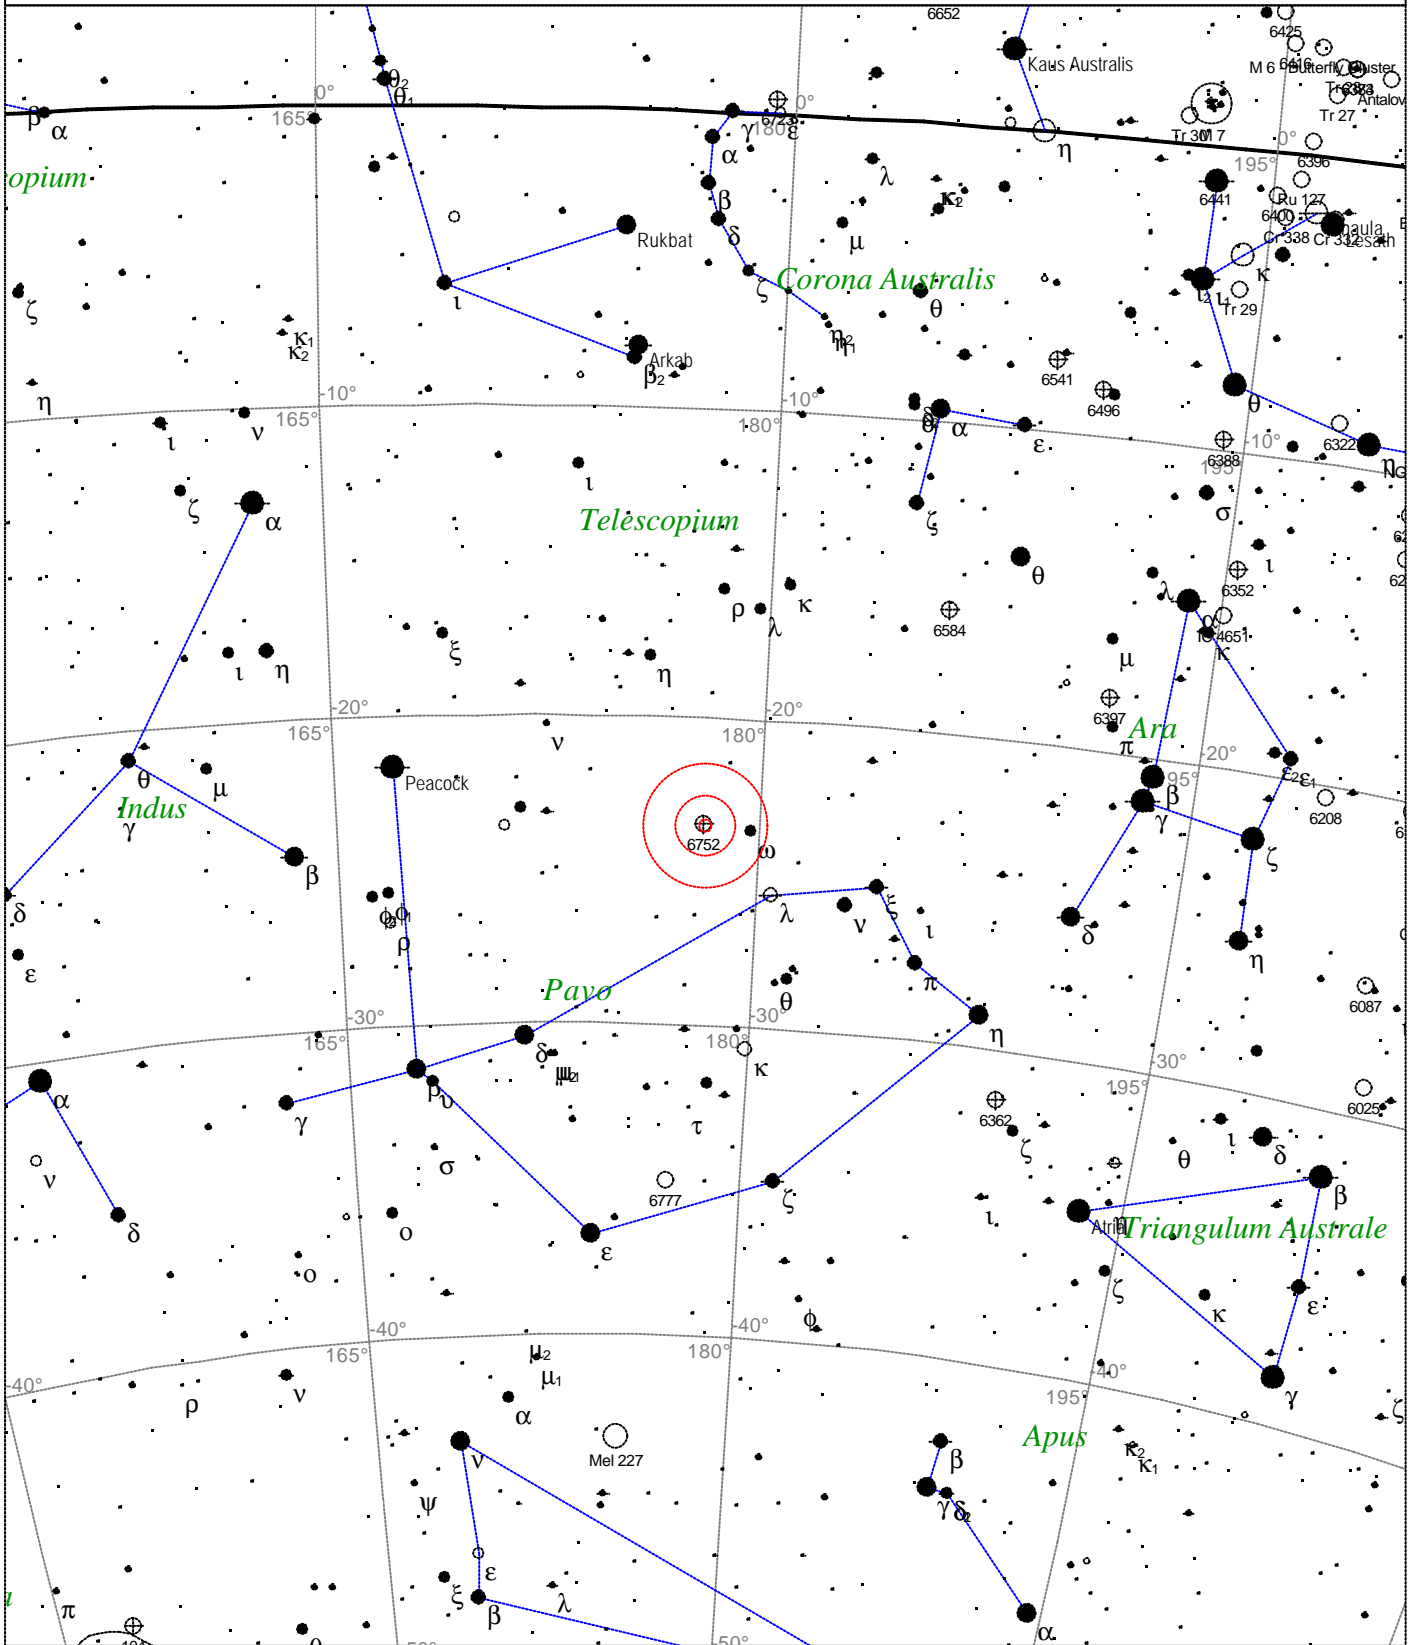

Caldwell 93 - NGC 6752

<p>STARS</p> <ul style="list-style-type: none"> ● <3 ● 3.5 ● 4 ● 4.5 ● 5 ● 5.5 	<p>SYMBOLS</p> <ul style="list-style-type: none"> ● Multiple star ○ Variable star ☄ Comet ☉ Galaxy □ Bright nebula □ Dark nebula ⊕ Globular cluster ○ Open cluster ☉ Planetary nebula ☉ Quasar △ Radio source × X-ray source ○ Other object 	<p><i>Caldwell 93 - NGC 6752</i> Type of object: Globular cluster Magnitude: 5.4 Size: 20.4' Right ascension: 19h 11m 6s Declination: -59° 58' 54" Constellation: Pavo</p>
--	---	--

Local Time: 19:40:11 12-Sep-2002 UTC: 19:40:11 12-Sep-2002 Sidereal Time: 18:56:39
 Location: 53° 27' 0" N 2° 31' 0" W RA: 19h11m06s Dec: -59° 58' Field: 45.0° Julian Day: 2452530.3196