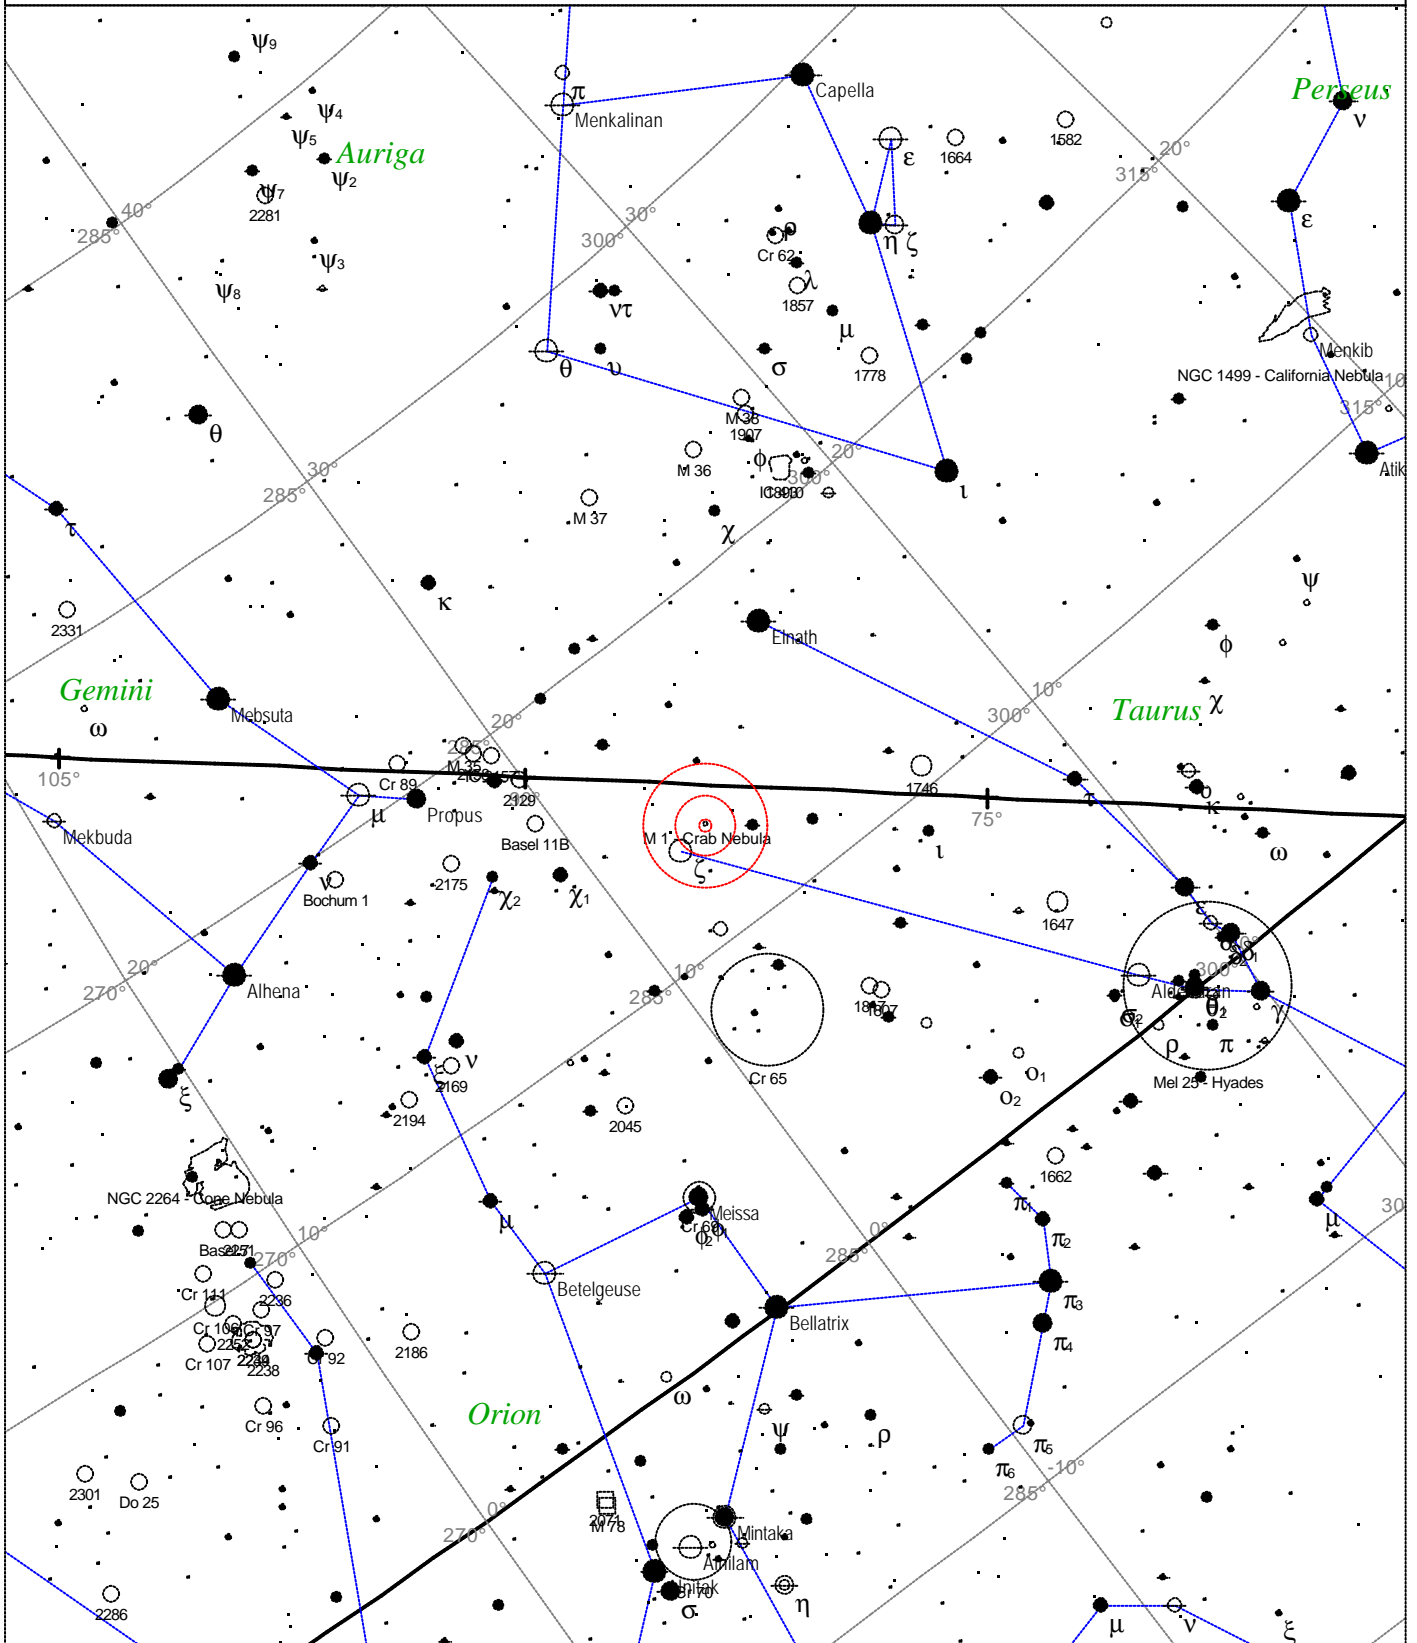

Messier 1 - Crab Nebula

STARS

- <3
- 3.5
- 4
- 4.5
- 5
- 5.5
- 6
- >6.5

SYMBOLS

- Multiple star
- Variable star
- ☄ Comet
- ☐ Galaxy
- ☐ Bright nebula
- ☐ Dark nebula
- ⊕ Globular cluster
- Open cluster
- ⊕ Planetary nebula
- ☒ Quasar
- △ Radio source
- × X-ray source
- Other object

Messier 1 - Crab Nebula
 Type of object: Supernova remnant
 Magnitude: 8.4
 Size: 8.0'x4.0'
 Right ascension: 5h 34m 40s
 Declination: +22° 1' 1"
 Constellation: Taurus

Local Time: 12:48:02 12-Sep-2002
 Location: 53° 27' 0" N 2° 31' 0" W

UTC: 12:48:02 12-Sep-2002
 RA: 5h34m43s Dec: +22° 00' Field: 45.0°

Sidereal Time: 12:03:22
 Julian Day: 2452530.0334