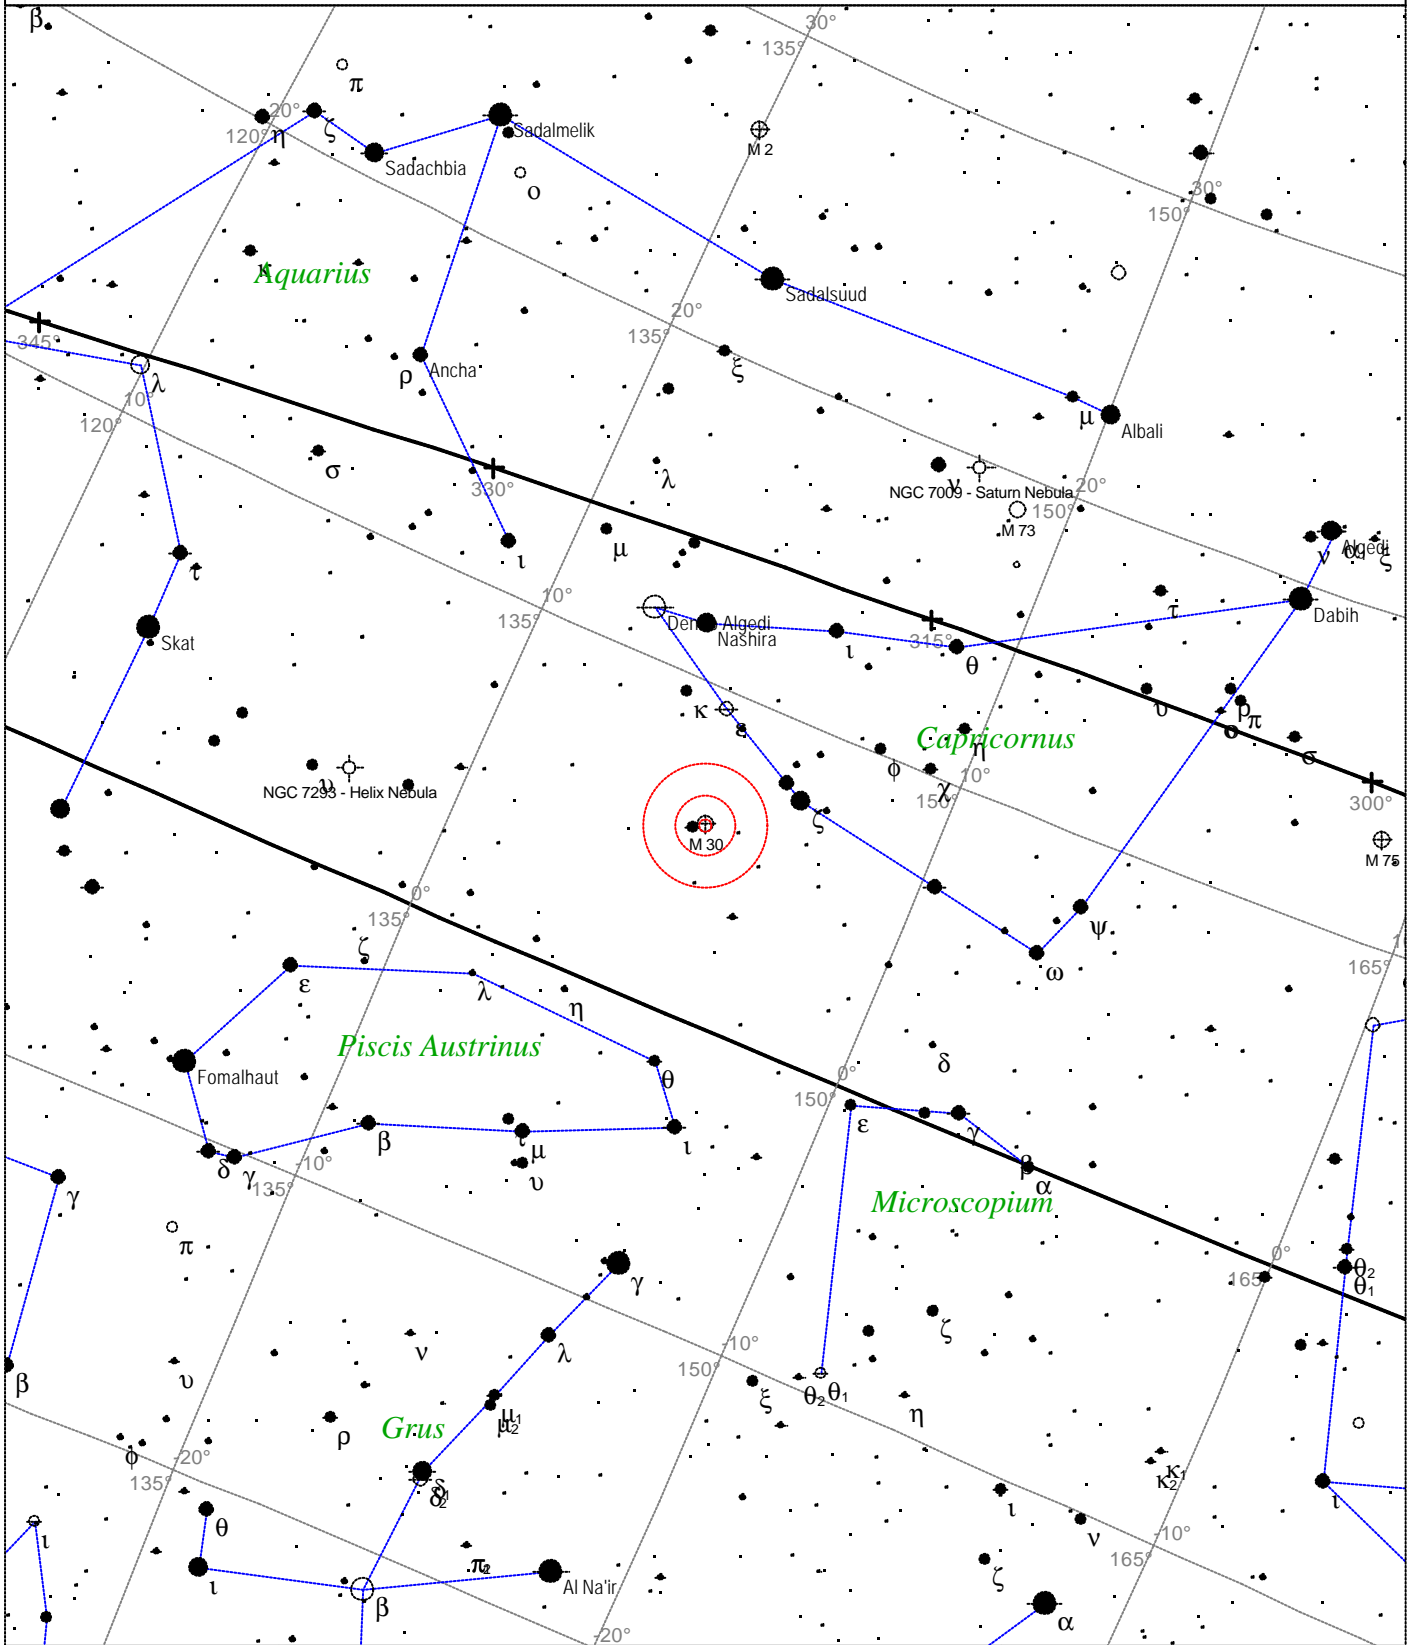

Messier 30 - Globular Cluster

STARS		SYMBOLS			Messier 30 - Globular cluster Magnitude: 7.2 Size: 8.9' Right ascension: 21h 40m 31s Declination: -23° 10' 4" Constellation: Capricornus
● <3	· 6	● Multiple star	◻ Dark nebula	△ Radio source	
● 3.5	· 6.5	○ Variable star	⊕ Globular cluster	× X-ray source	
● 4	· >7	☄ Comet	○ Open cluster	○ Other object	
● 4.5		☉ Galaxy	♁ Planetary nebula		
● 5		◻ Bright nebula	☄ Quasar		
● 5.5					

Local Time: 19:40:11 12-Sep-2002
 Location: 53° 27' 0" N 2° 31' 0" W

UTC: 19:40:11 12-Sep-2002
 RA: 21h40m31s Dec: -23° 10' Field: 45.0°

Sidereal Time: 18:56:39
 Julian Day: 2452530.3196