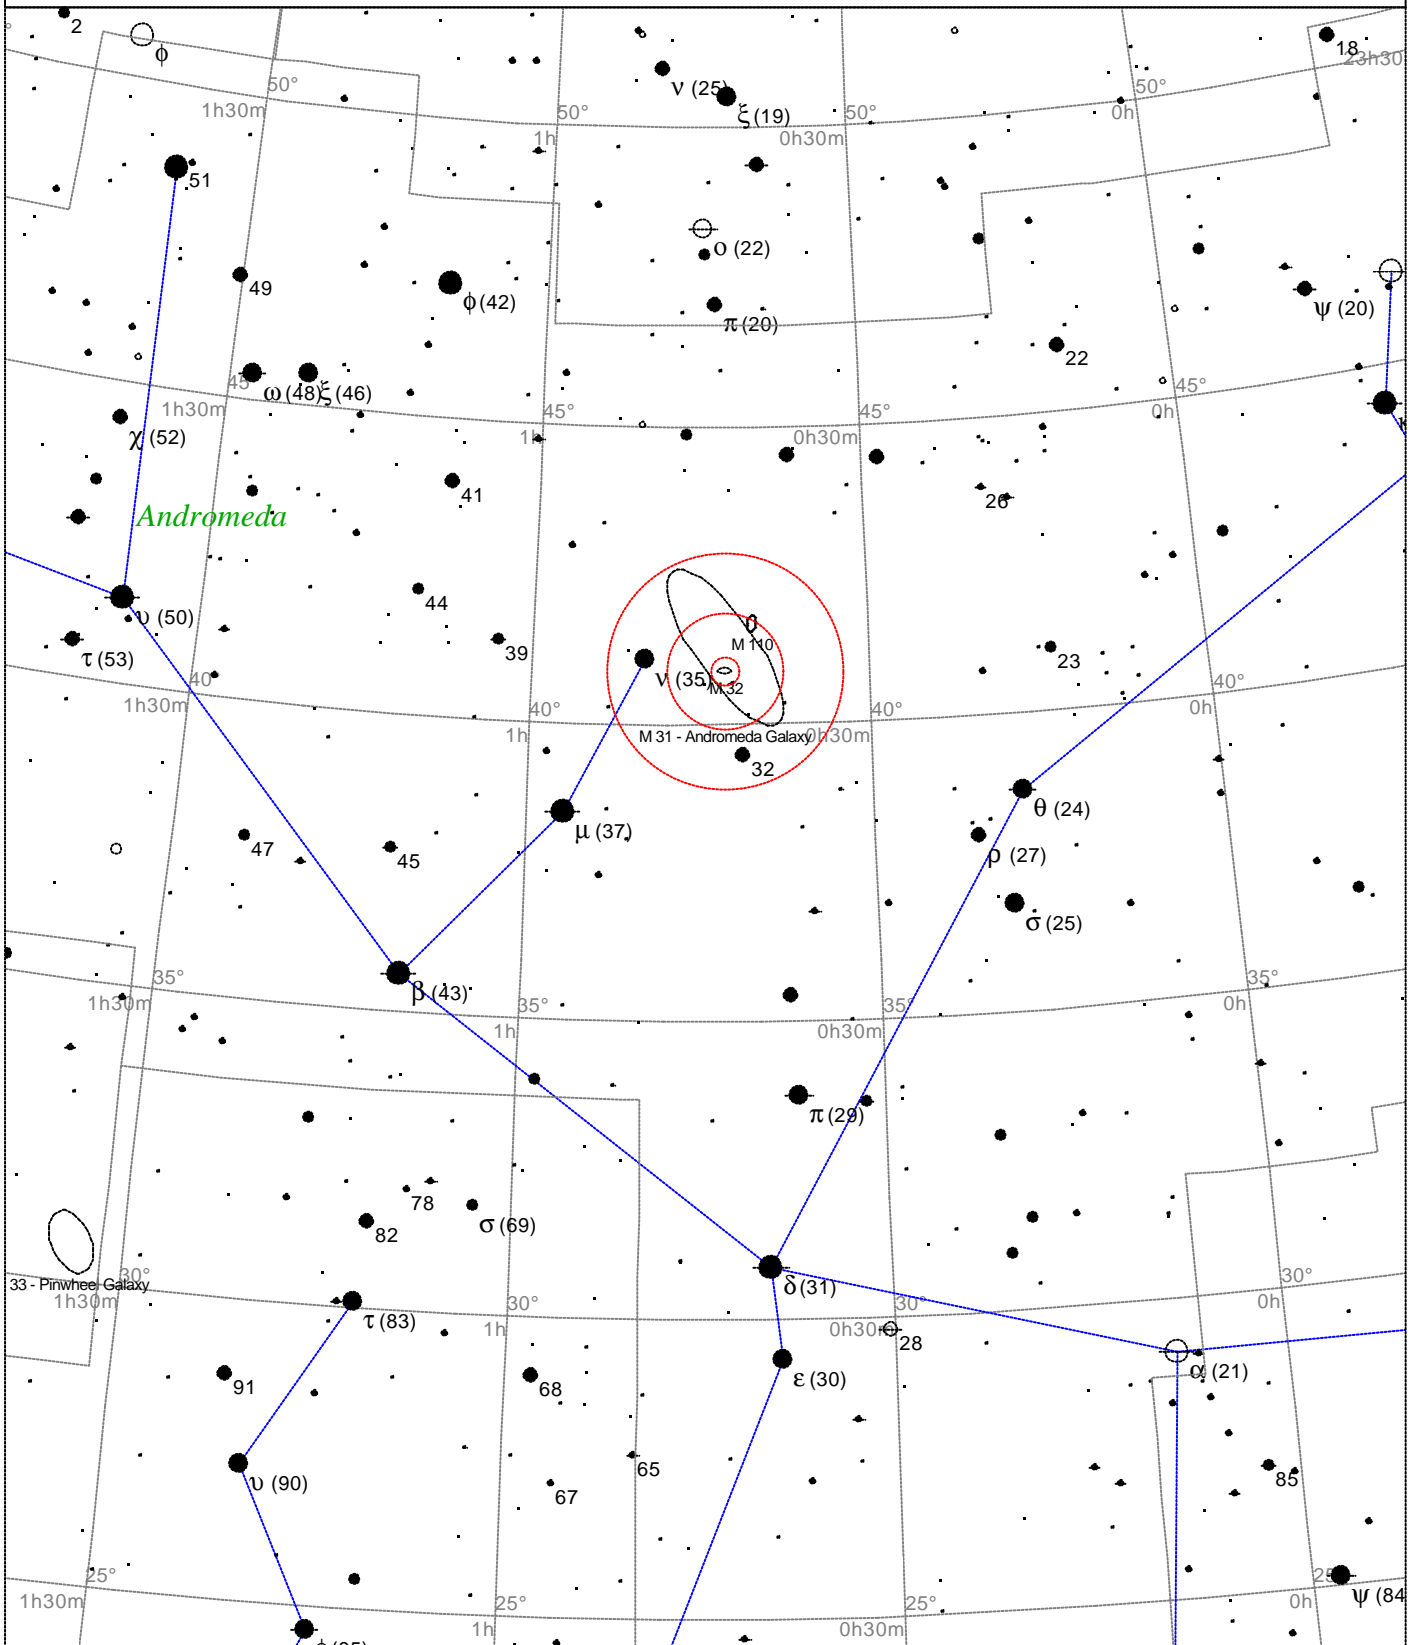

# Messier 32 - Galaxy

STARS		SYMBOLS			<i>Messier 32 - Galaxy</i> Magnitude: 9.1 Surface brightness: 10.6 mag/sq arcmin Size: 8.5'x6.5' Position angle: 170° Right ascension: 0h 42m 51s Declination: +40° 52' 44" Constellation: Andromeda
● <4	● 7	● Multiple star	◻ Dark nebula	△ Radio source	
● 4.5	● >7.5	○ Variable star	⊕ Globular cluster	✕ X-ray source	
● 5		☄ Comet	○ Open cluster	○ Other object	
● 5.5		☉ Galaxy	♁ Planetary nebula		
● 6		◻ Bright nebula	☉ Quasar		
● 6.5					

Local Time: 19:47:47 12-Sep-2002  
 Location: 53° 27' 0" N 2° 31' 0" W

UTC: 19:47:47 12-Sep-2002  
 RA: 0h44m42s Dec: +38° 17' Field: 23.5°

Sidereal Time: 19:04:16  
 Julian Day: 2452530.3248