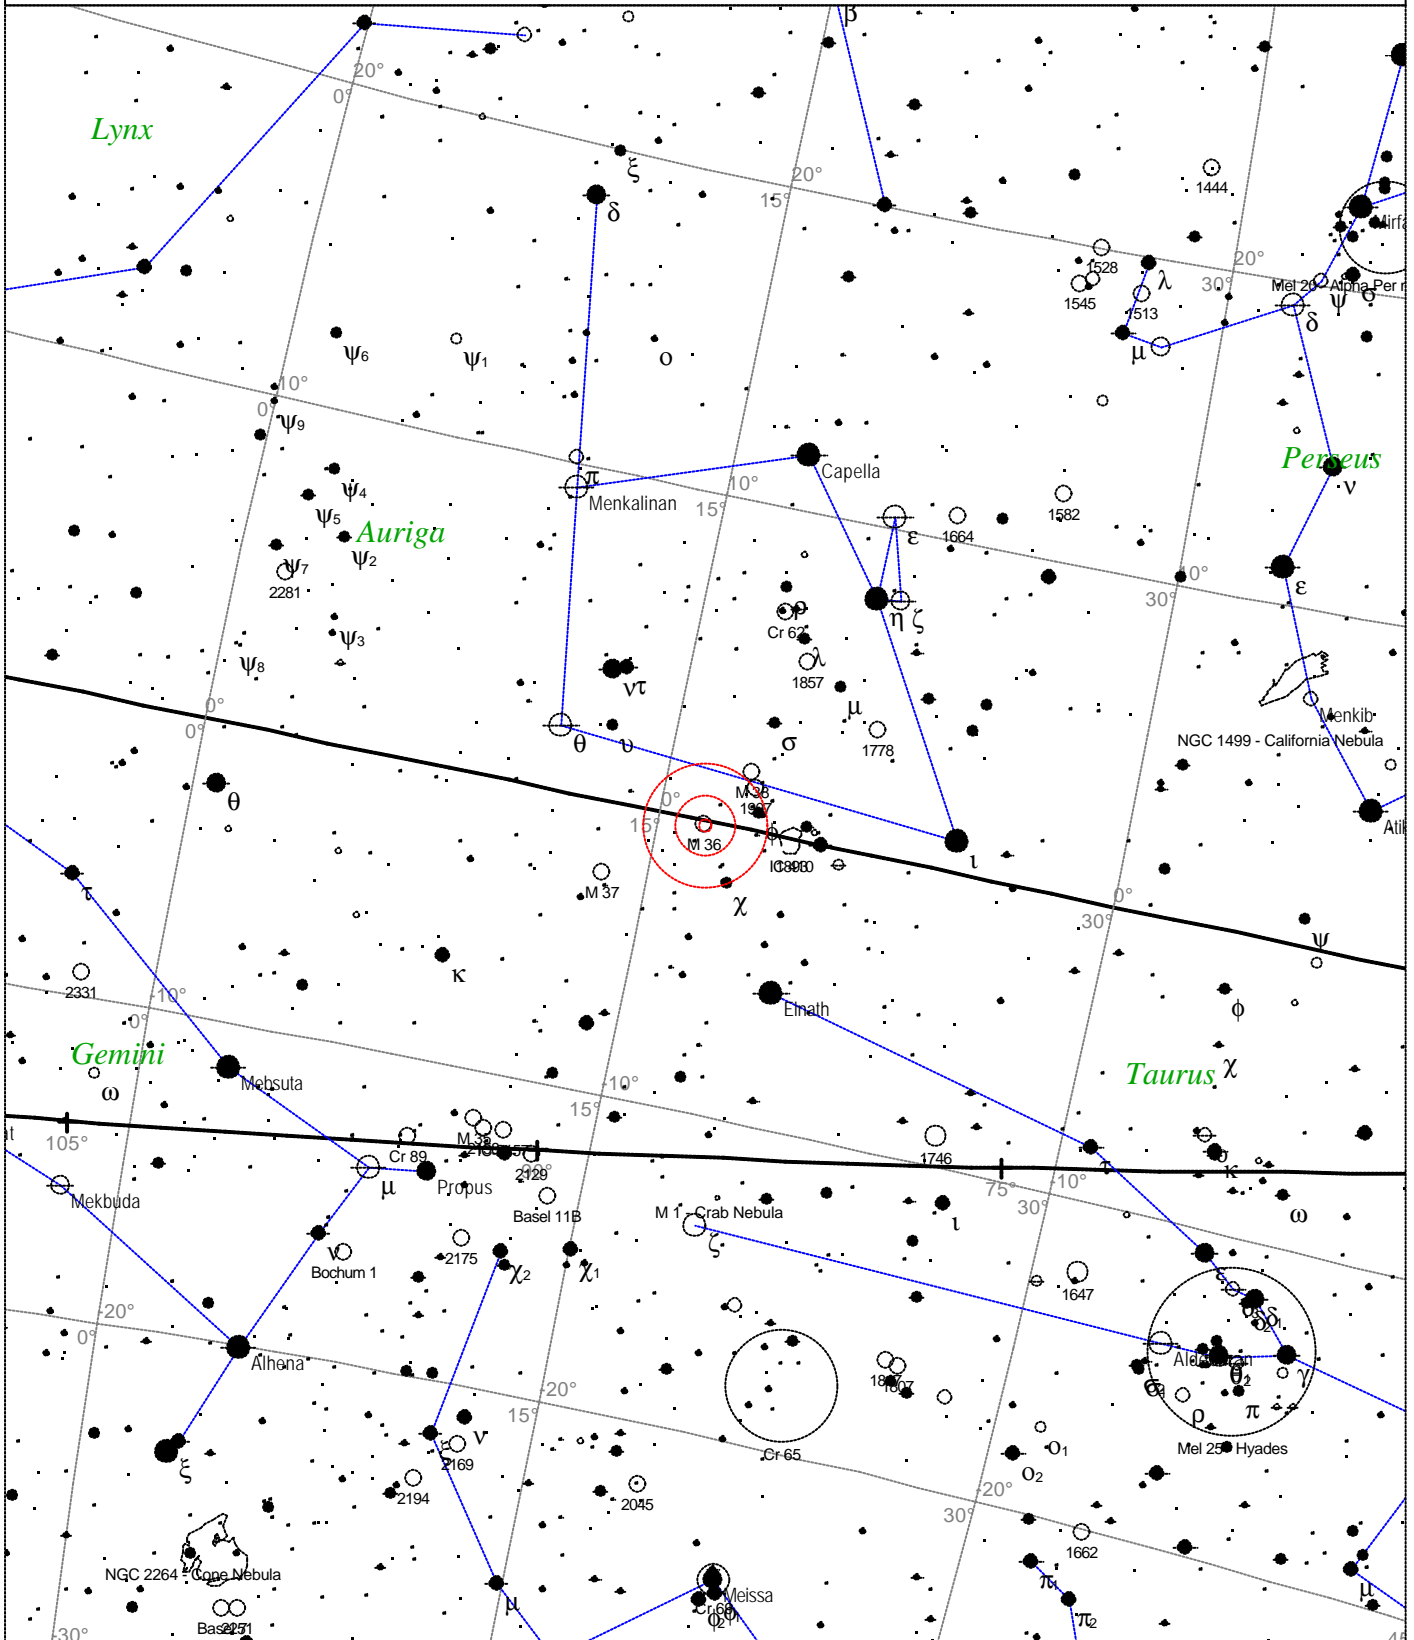

Messier 36 - Open Cluster

STARS	SYMBOLS			Messier 36 - Open cluster
● <3	● Multiple star	◻ Dark nebula	△ Radio source	Magnitude: 6.0
● 3.5	○ Variable star	⊕ Globular cluster	× X-ray source	Size: 12.0'
● 4	☄ Comet	○ Open cluster	○ Other object	Right ascension: 5h 36m 27s
● 4.5	☄ Galaxy	⊕ Planetary nebula		Declination: +34° 8' 31"
● 5	◻ Bright nebula	☄ Quasar		Constellation: Auriga
● 5.5				

Local Time: 19:40:11 12-Sep-2002 UTC: 19:40:11 12-Sep-2002 Sidereal Time: 18:56:39
 Location: 53° 27' 0" N 2° 31' 0" W RA: 5h36m27s Dec: +34° 08' Field: 45.0° Julian Day: 2452530.3196