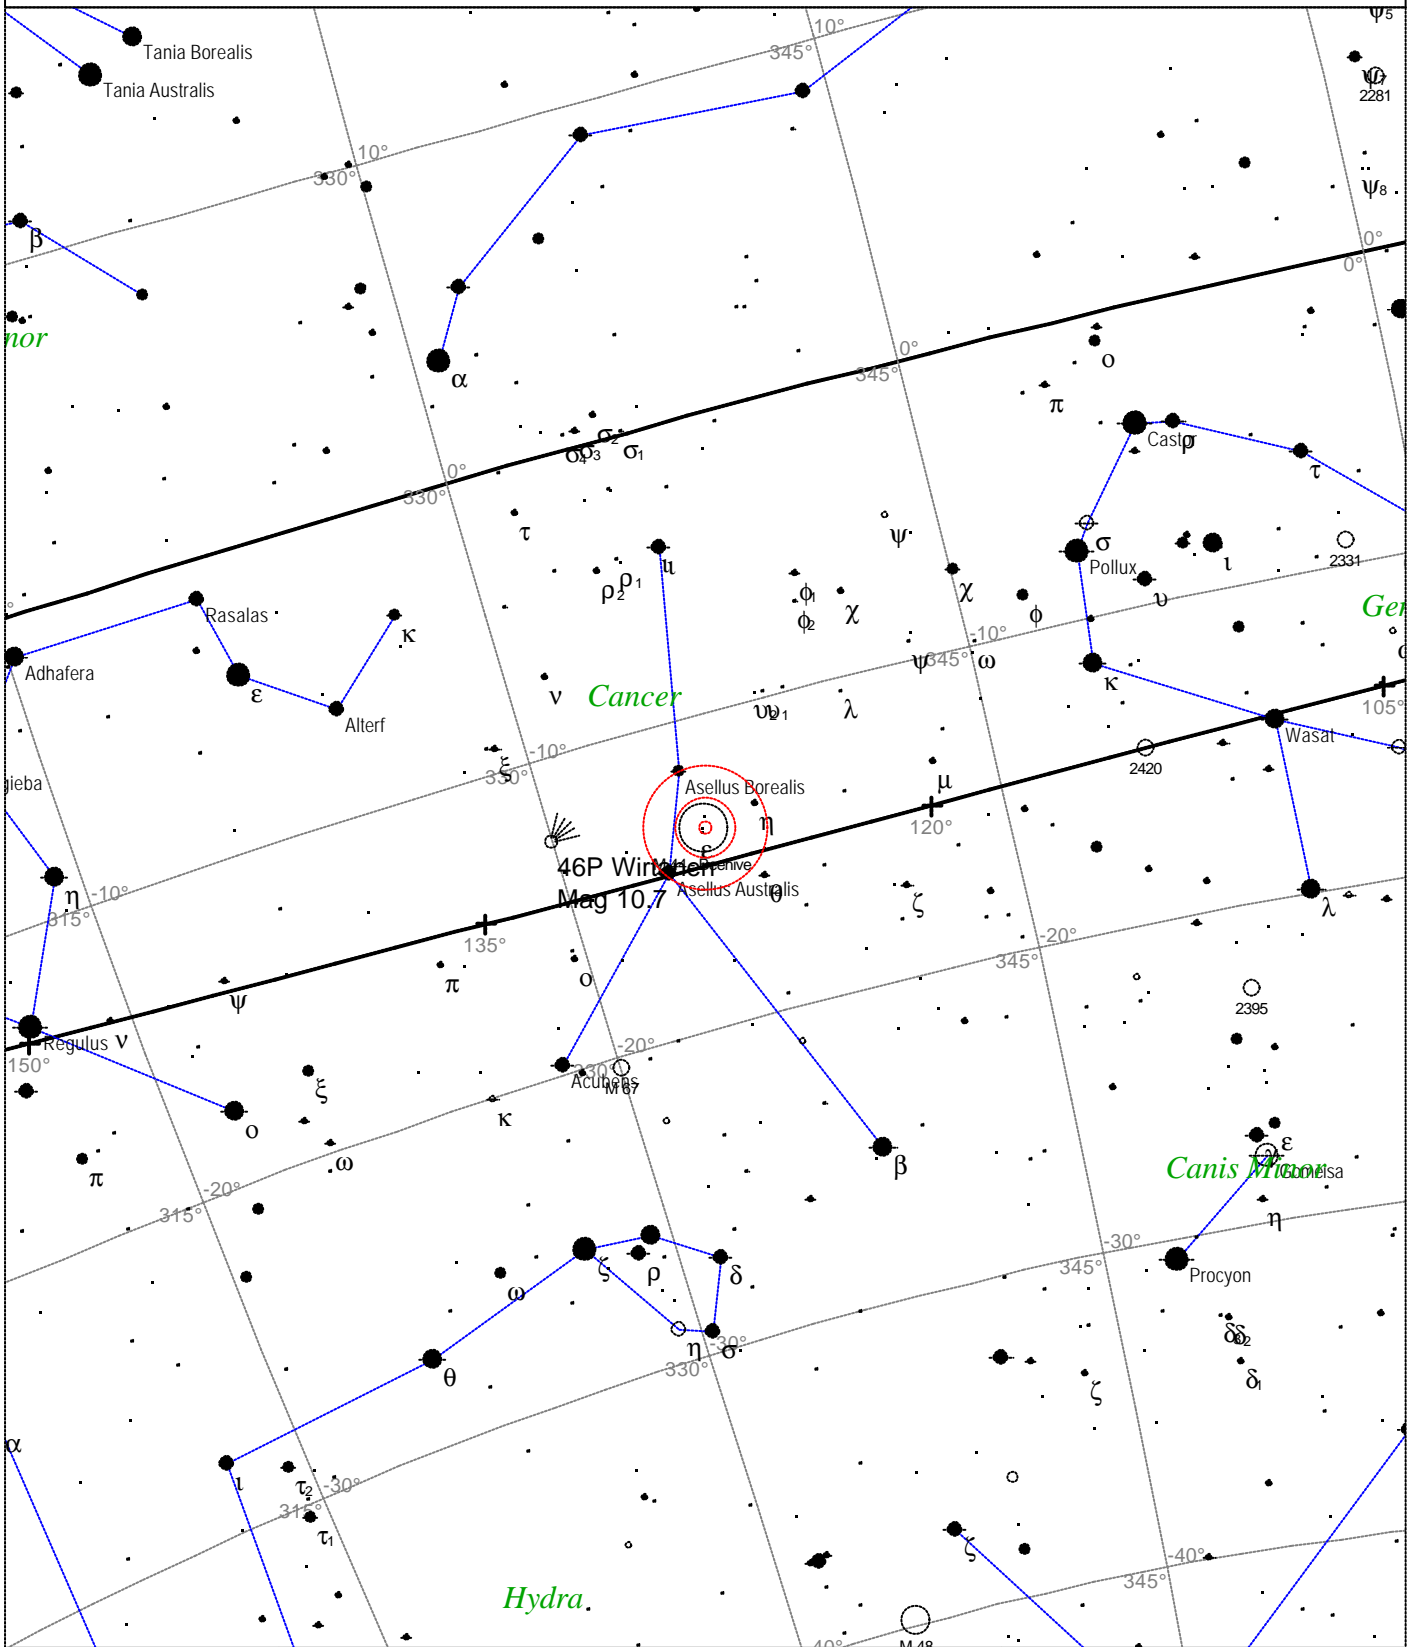

Messier 44 - Beehive Cluster

STARS		SYMBOLS			Messier 44 - Beehive Cluster Magnitude: 3.1 Size: 95.0' Right ascension: 8h 40m 4s Declination: +19° 39' 56" Constellation: Cancer
● <3	· 6	● Multiple star	□ Dark nebula	△ Radio source	
● 3.5	· >6.5	○ Variable star	⊕ Globular cluster	× X-ray source	
● 4		☄ Comet	○ Open cluster	○ Other object	
● 4.5		☄ Galaxy	⊕ Planetary nebula		
● 5		□ Bright nebula	☄ Quasar		
● 5.5					

Local Time: 19:40:11 12-Sep-2002
 Location: 53° 27' 0" N 2° 31' 0" W

UTC: 19:40:11 12-Sep-2002
 RA: 8h40m04s Dec: +19° 39' Field: 45.0°

Sidereal Time: 18:56:39
 Julian Day: 2452530.3196