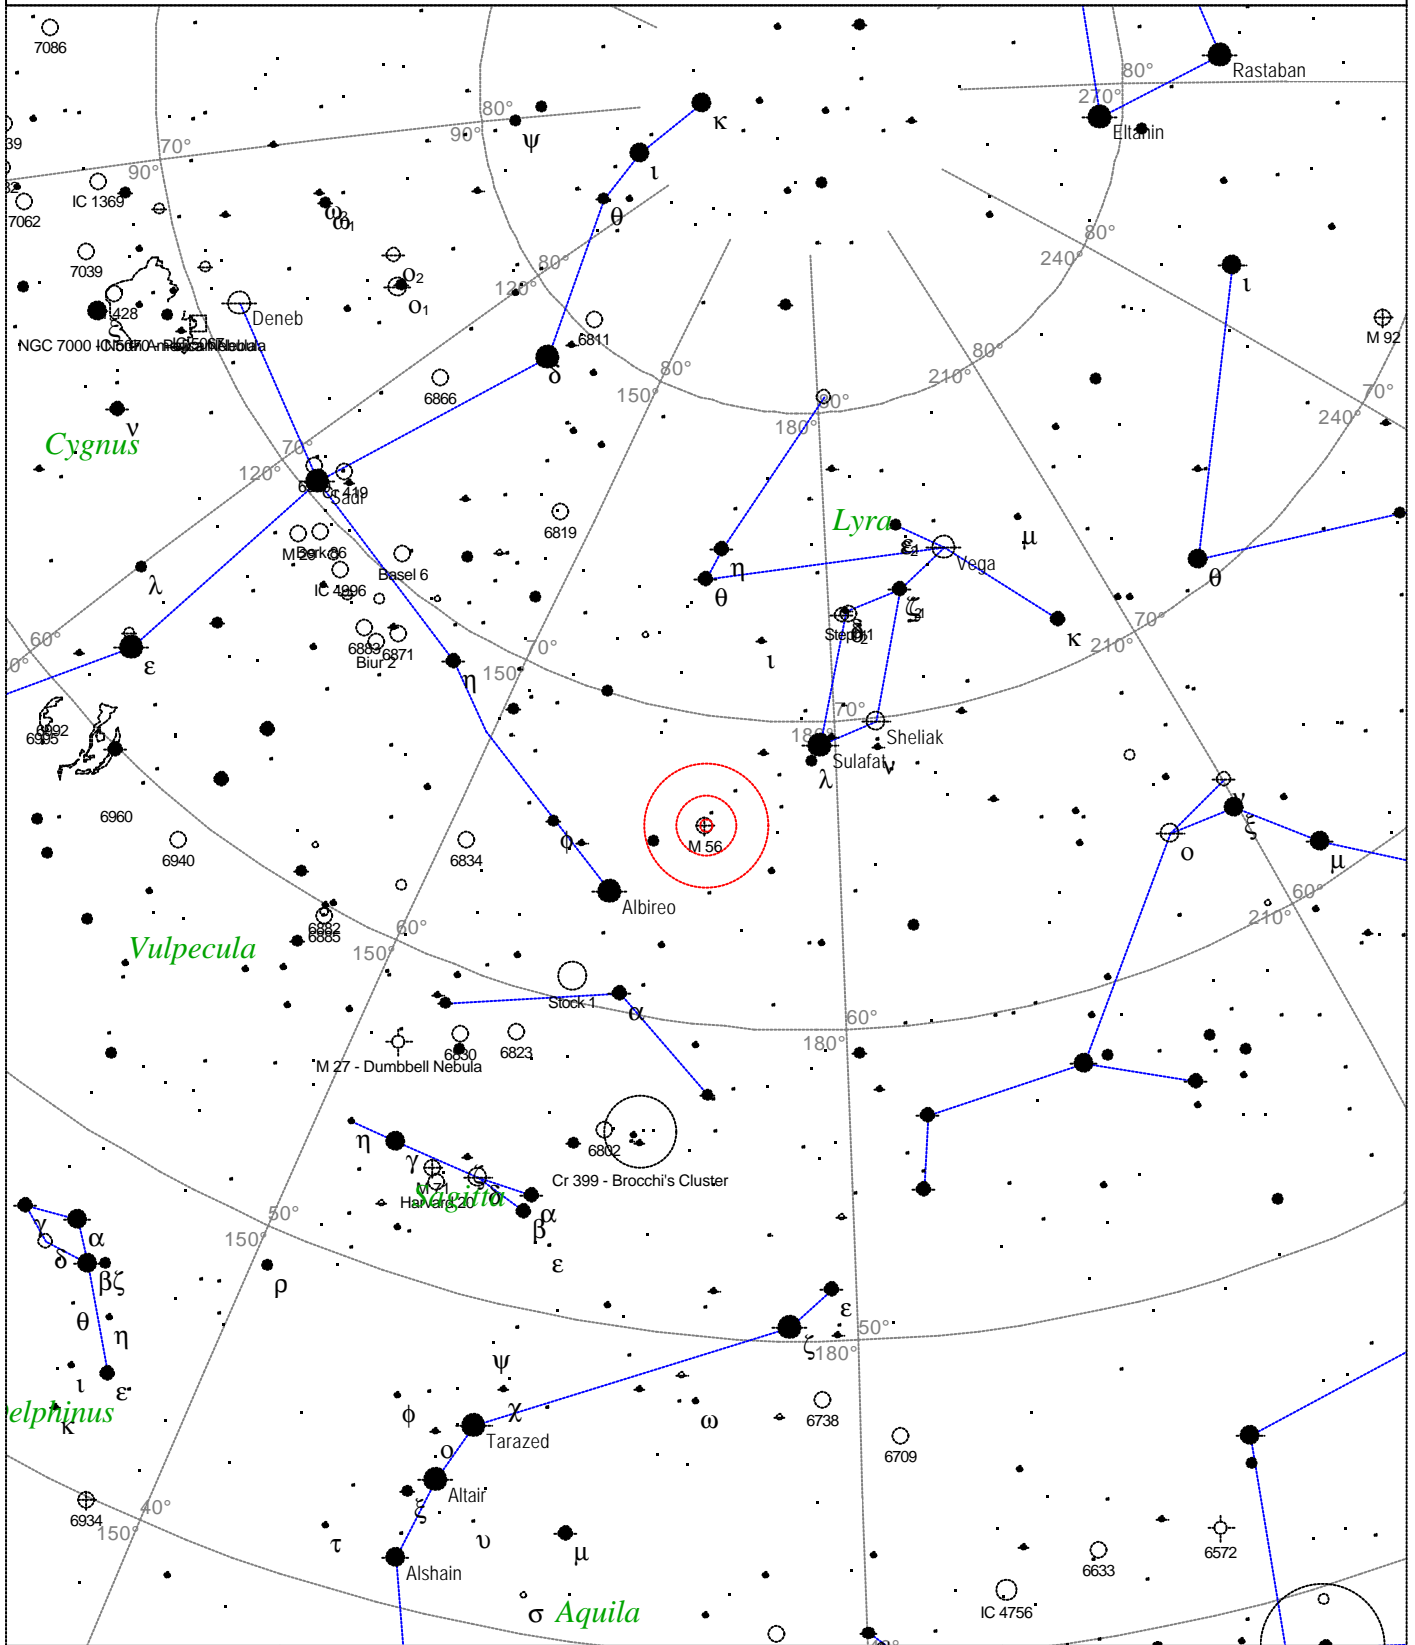

Messier 56 - Globular Cluster

<p>STARS</p> <ul style="list-style-type: none"> ● <3 ● 3.5 ● 4 ● 4.5 ● 5 ● 5.5 ● 6 ● >6.5 	<p>SYMBOLS</p> <ul style="list-style-type: none"> ● Multiple star ○ Variable star ☄ Comet ☐ Galaxy ☐ Bright nebula ☐ Dark nebula ⊕ Globular cluster ○ Open cluster ⊕ Planetary nebula ☒ Quasar △ Radio source × X-ray source ○ Other object 	<p>Messier 56 - Globular cluster Magnitude: 8.3 Size: 5.0' Right ascension: 19h 16m 42s Declination: +30° 11' 33" Constellation: Lyra</p>
--	---	--

Local Time: 19:40:11 12-Sep-2002 UTC: 19:40:11 12-Sep-2002 Sidereal Time: 18:56:39
 Location: 53° 27' 0" N 2° 31' 0" W RA: 19h16m42s Dec: +30° 11' Field: 45.0° Julian Day: 2452530.3196