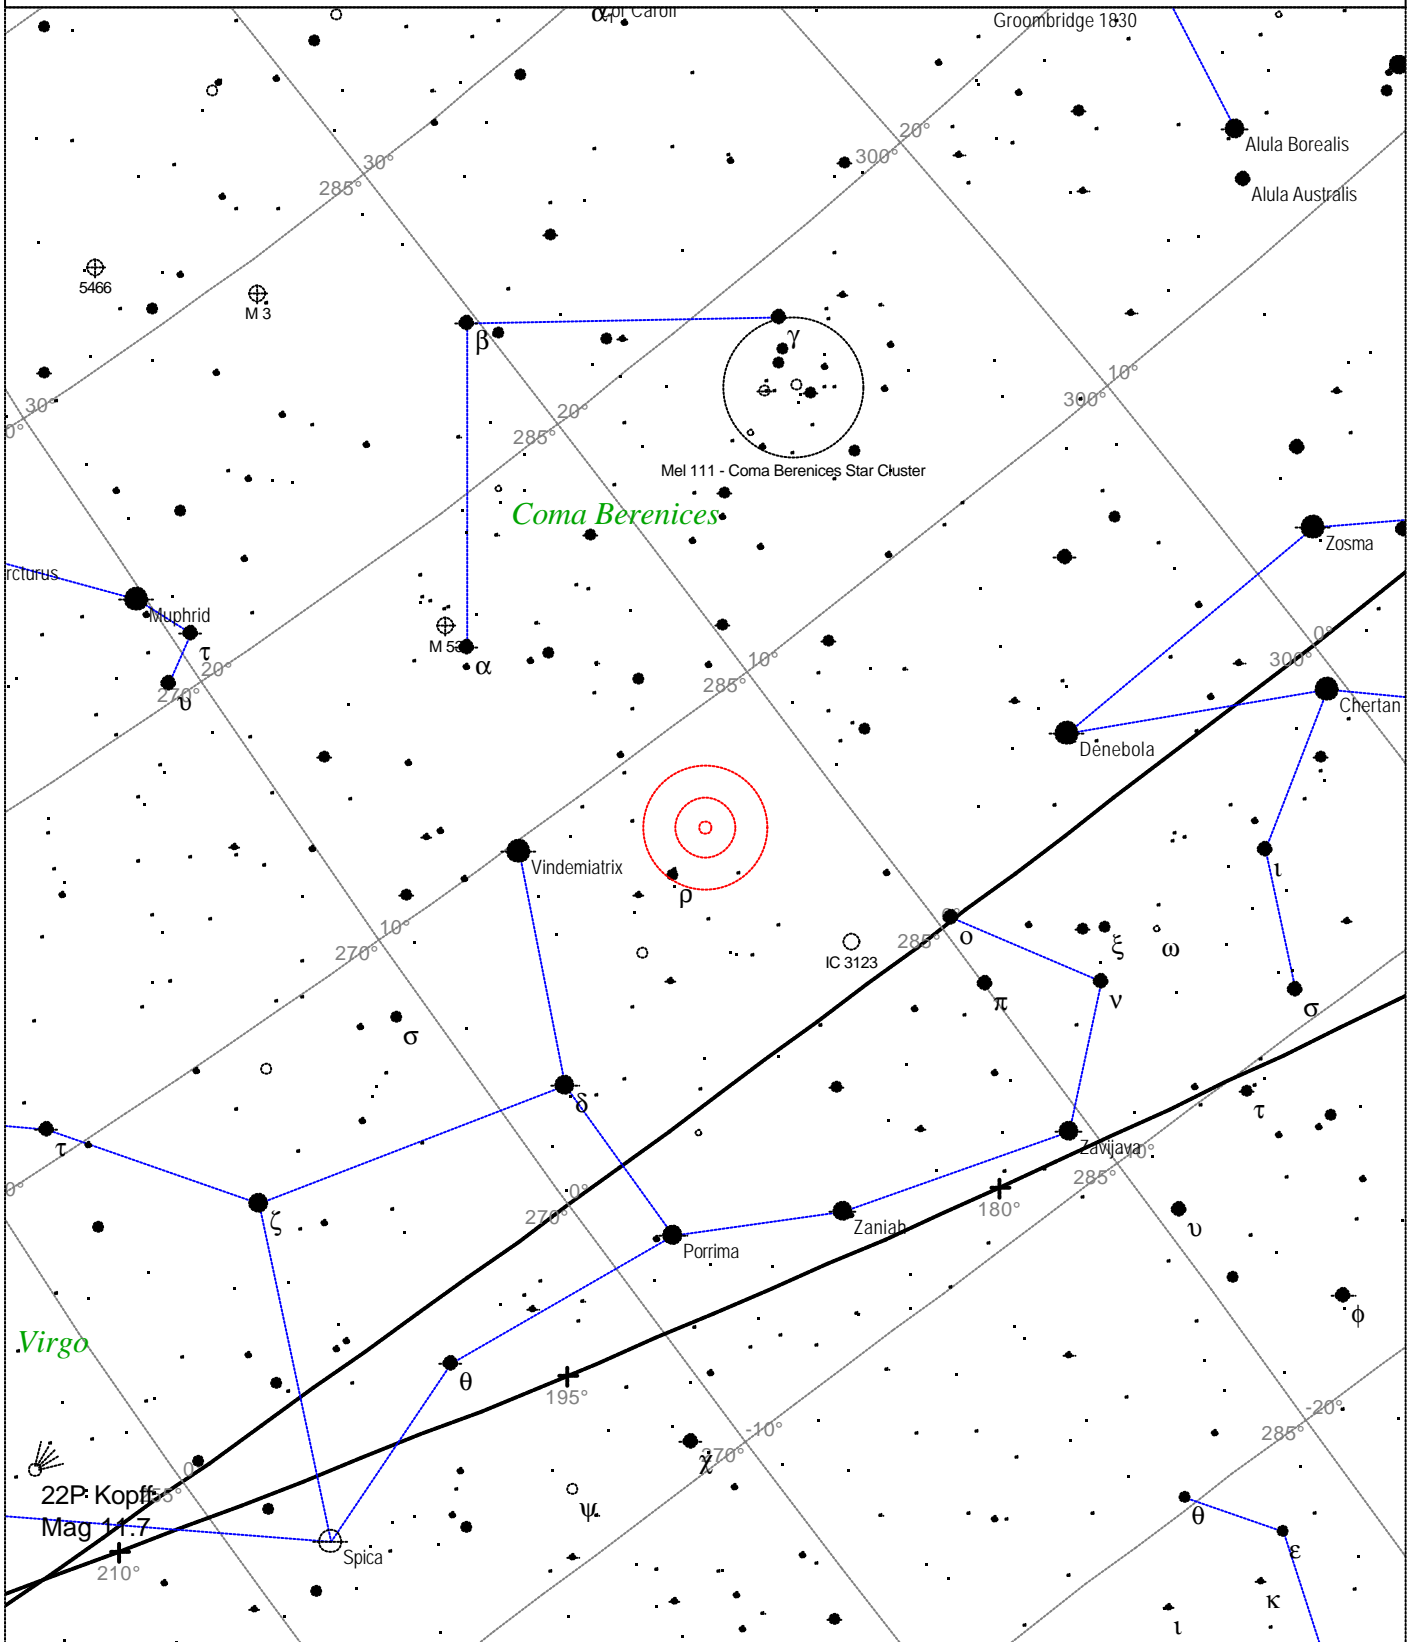

Messier 58 - Galaxy

STARS		SYMBOLS			<i>Messier 58 - Galaxy</i> Magnitude: 10.4 Surface brightness: 12.4 mag/sq arcmin Size: 6.0'x4.8' Position angle: 95° Right ascension: 12h 37m 50s Declination: +11° 48' 26" Constellation: Virgo
● <3	· 6	● Multiple star	◻ Dark nebula	△ Radio source	
● 3.5	· 6.5	○ Variable star	⊕ Globular cluster	× X-ray source	
● 4	· >7	☄ Comet	○ Open cluster	○ Other object	
● 4.5		☾ Galaxy	♁ Planetary nebula		
● 5		◻ Bright nebula	☉ Quasar		
● 5.5					

Local Time: 19:40:11 12-Sep-2002
 Location: 53° 27' 0" N 2° 31' 0" W

UTC: 19:40:11 12-Sep-2002
 RA: 12h37m50s Dec: +11° 48' Field: 45.0°

Sidereal Time: 18:56:39
 Julian Day: 2452530.3196