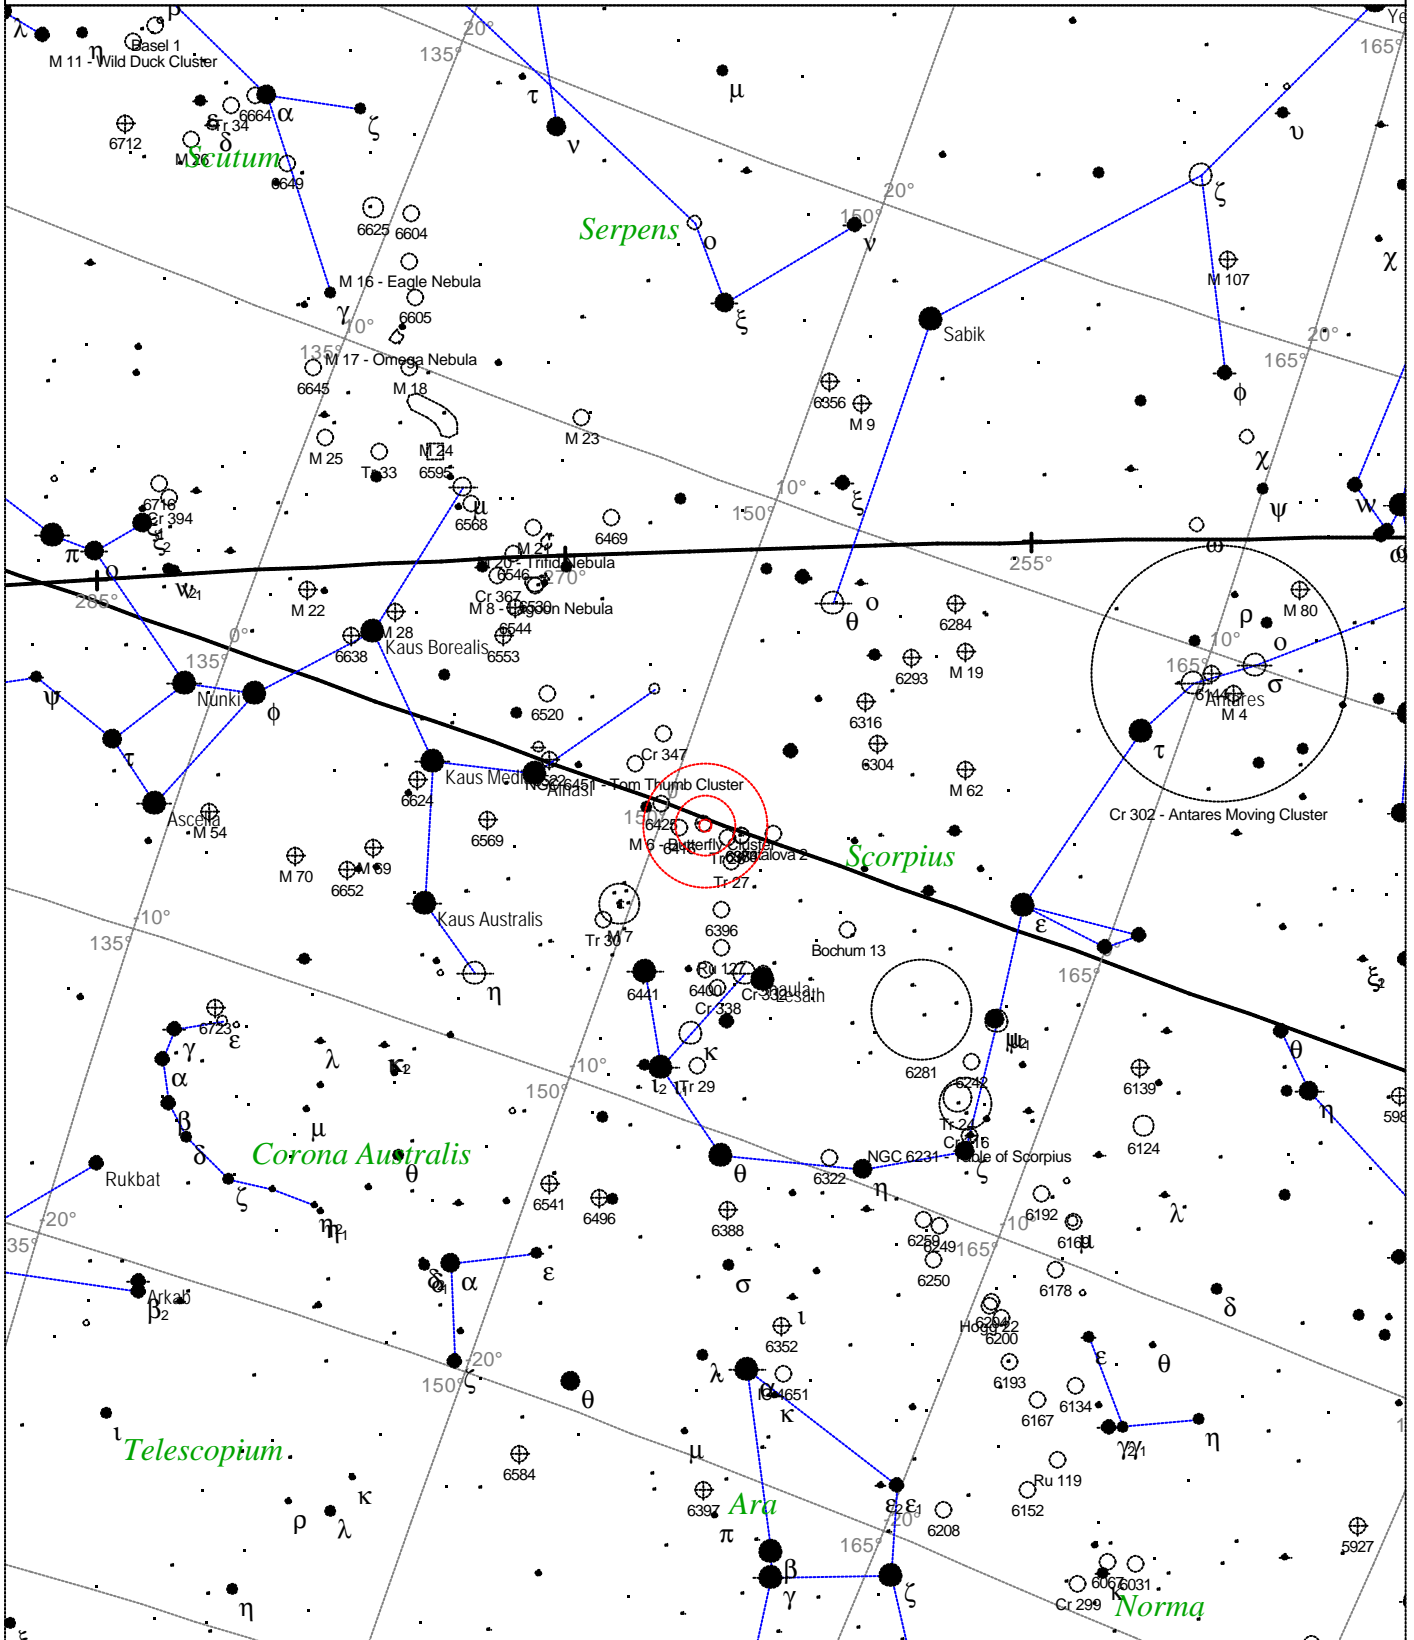

Messier 6 - Butterfly Cluster

| | | |
|--|---|---|
| <p>STARS</p> <ul style="list-style-type: none"> ● <3 ● 3.5 ● 4 ● 4.5 ● 5 ● 5.5 ● 6 ● >6.5 | <p>SYMBOLS</p> <ul style="list-style-type: none"> ● Multiple star ○ Variable star ☄ Comet ☾ Galaxy □ Bright nebula ◻ Dark nebula ⊕ Globular cluster ○ Open cluster ⊕ Planetary nebula ☉ Quasar △ Radio source × X-ray source ○ Other object | <p>Messier 6 - Butterfly Cluster Type of object: Open cluster Magnitude: 4.0 Size: 20.0' Right ascension: 17h 40m 30s Declination: -32° 15' 26" Constellation: Scorpius</p> |
|--|---|---|

Local Time: 16:06:39 12-Sep-2002
 Location: 53° 27' 0" N 2° 31' 0" W

UTC: 16:06:39 12-Sep-2002
 RA: 17h40m30s Dec: -32° 15' Field: 45.0°

Sidereal Time: 15:22:32
 Julian Day: 2452530.1713