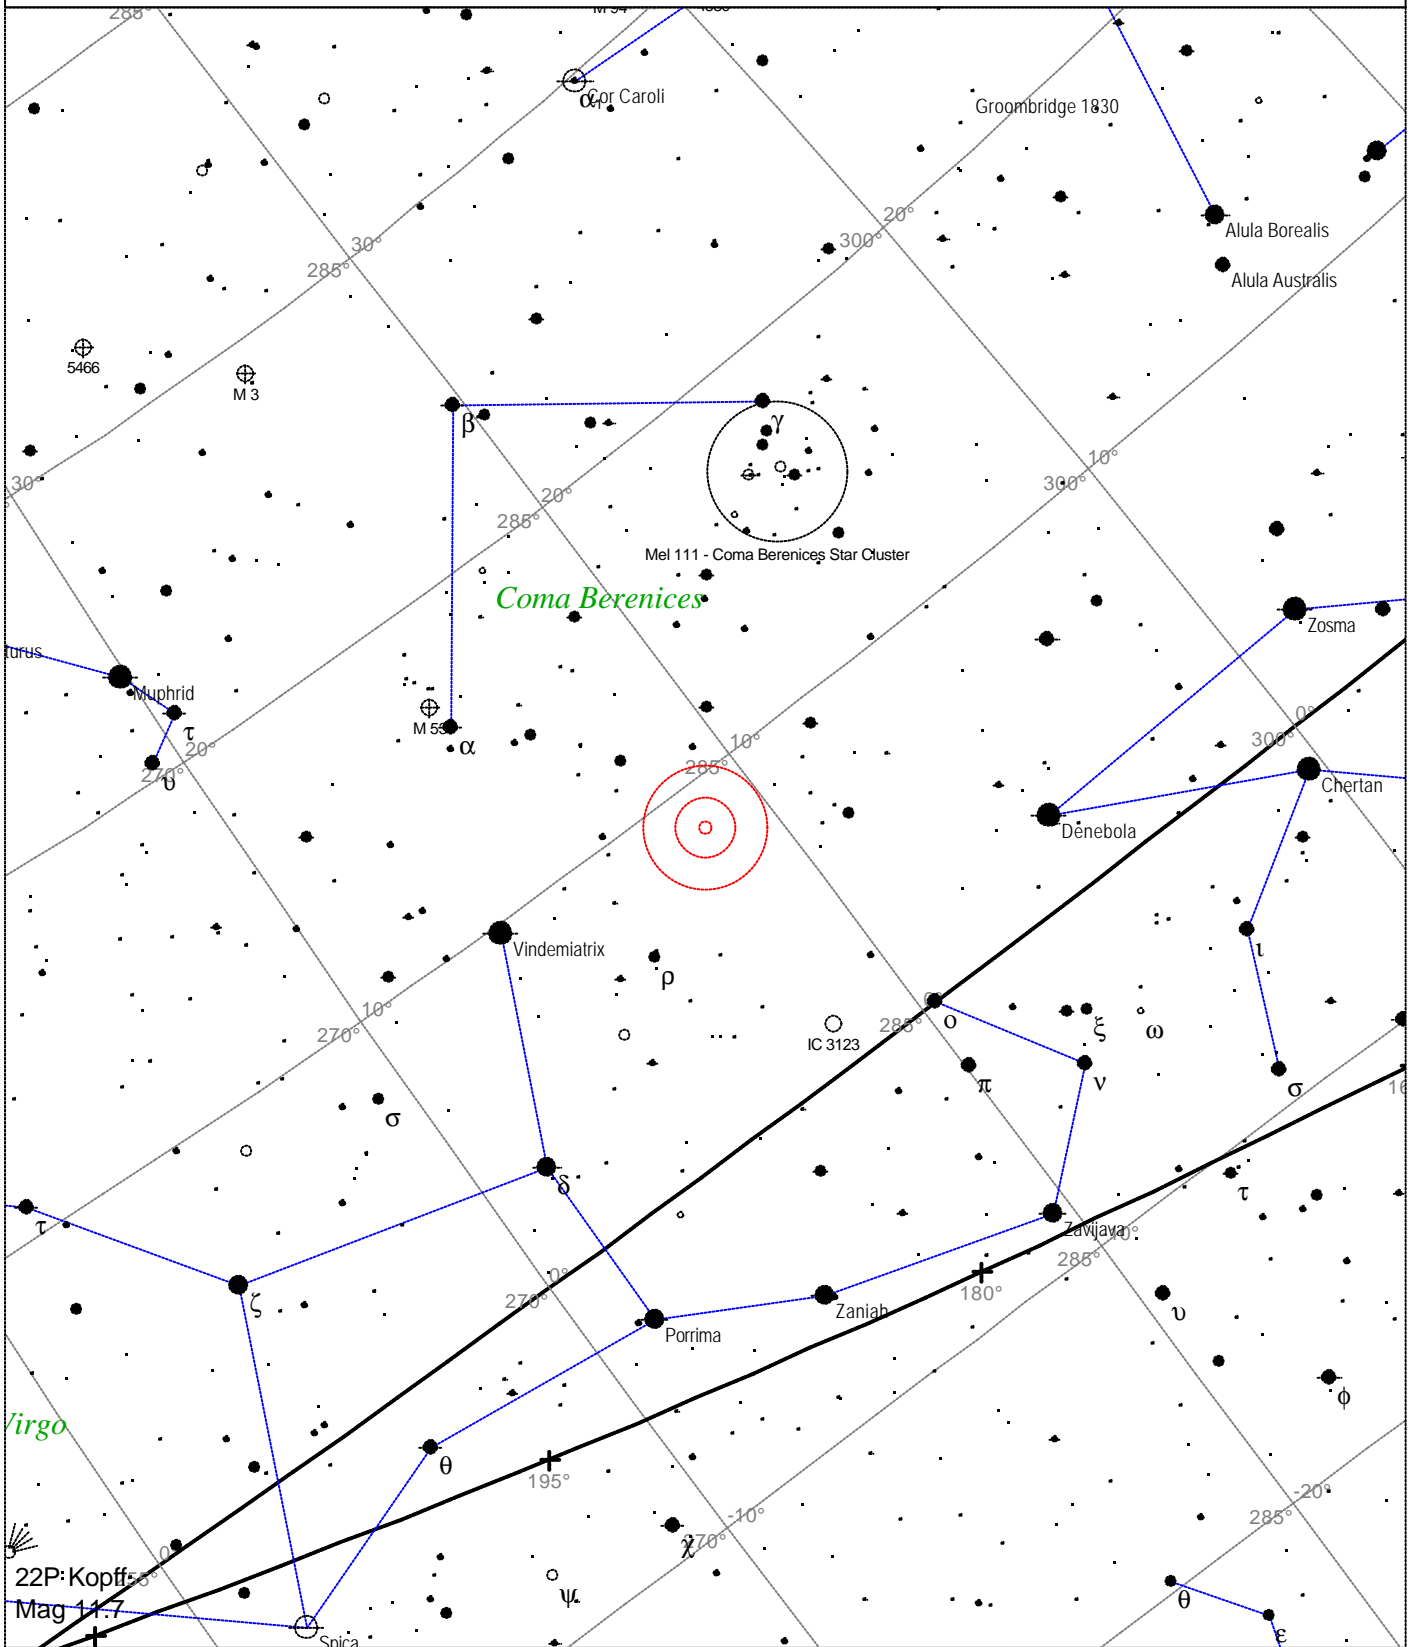

Messier 91 - Galaxy

<p>STARS</p> <ul style="list-style-type: none"> ● <3 ● 3.5 ● 4 ● 4.5 ● 5 ● 5.5 ● 6 ● 6.5 ● >7 	<p>SYMBOLS</p> <ul style="list-style-type: none"> ● Multiple star ○ Variable star ☄ Comet ☾ Galaxy □ Bright nebula ◻ Dark nebula ⊕ Globular cluster ○ Open cluster ♁ Planetary nebula ⊞ Quasar △ Radio source ✕ X-ray source ○ Other object 	<p><i>Messier 91 - Galaxy</i> Magnitude: 10.9 Surface brightness: 13.4 mag/sq arcmin Size: 5.2'x4.2' Position angle: 150° Right ascension: 12h 35m 32s Declination: +14° 29' 7" Constellation: Coma Berenices*</p>
---	---	---

Local Time: 19:40:11 12-Sep-2002 UTC: 19:40:11 12-Sep-2002 Sidereal Time: 18:56:39
 Location: 53° 27' 0" N 2° 31' 0" W RA: 12h35m32s Dec: +14° 29' Field: 45.0° Julian Day: 2452530.3196