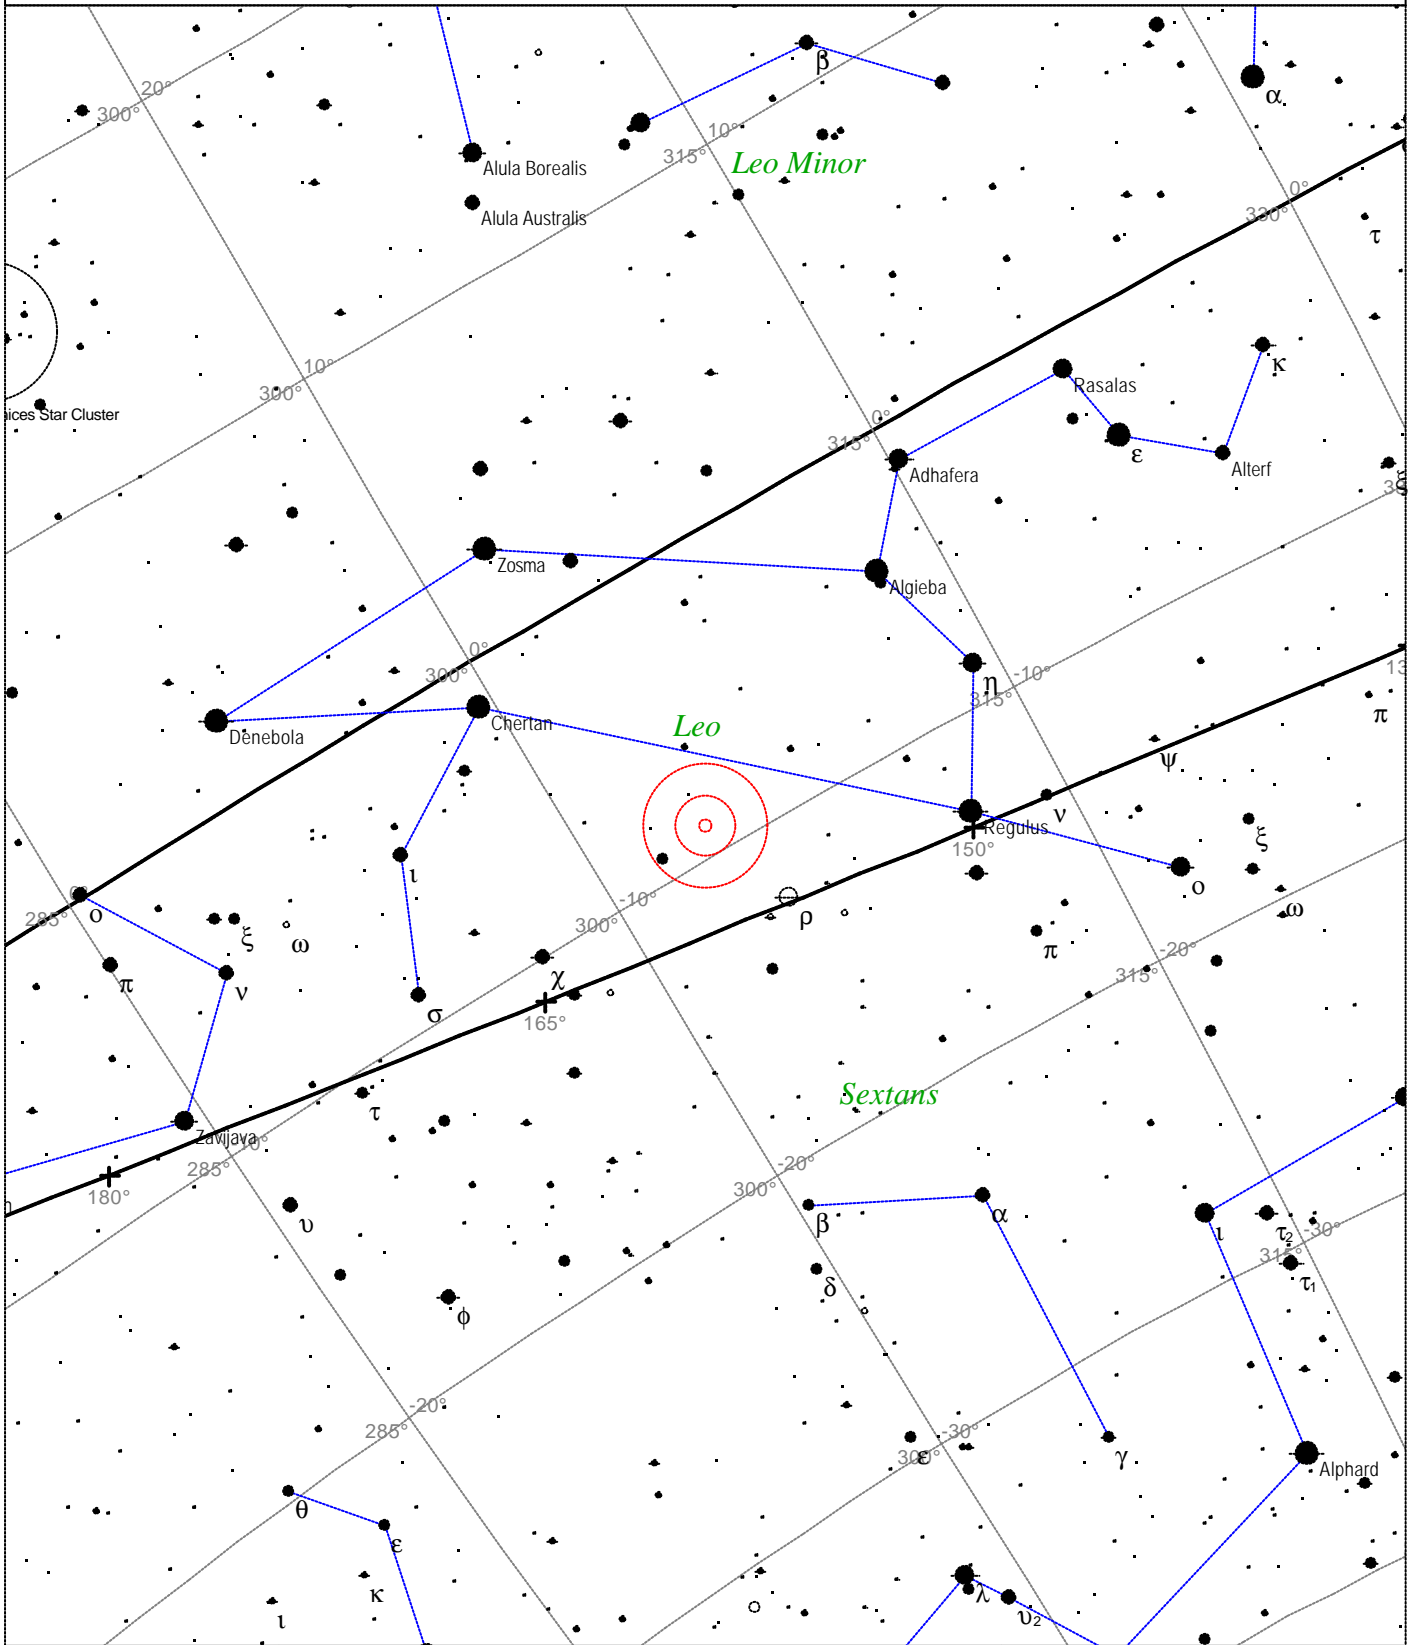

Messier 95 - Galaxy

STARS		SYMBOLS			<i>Messier 95 - Galaxy</i> Magnitude: 10.6 Surface brightness: 12.6 mag/sq arcmin Size: 7.3'x4.4' Position angle: 13° Right ascension: 10h 44m 4s Declination: +11° 41' 33" Constellation: Leo
● <3	● 6	● Multiple star	◻ Dark nebula	△ Radio source	
● 3.5	● 6.5	○ Variable star	⊕ Globular cluster	✕ X-ray source	
● 4	● >7	☄ Comet	○ Open cluster	○ Other object	
● 4.5		☉ Galaxy	⊕ Planetary nebula		
● 5		◻ Bright nebula	☉ Quasar		
● 5.5					

Local Time: 19:40:11 12-Sep-2002 UTC: 19:40:11 12-Sep-2002 Sidereal Time: 18:56:39
 Location: 53° 27' 0" N 2° 31' 0" W RA: 10h44m04s Dec: +11° 41' Field: 45.0° Julian Day: 2452530.3196