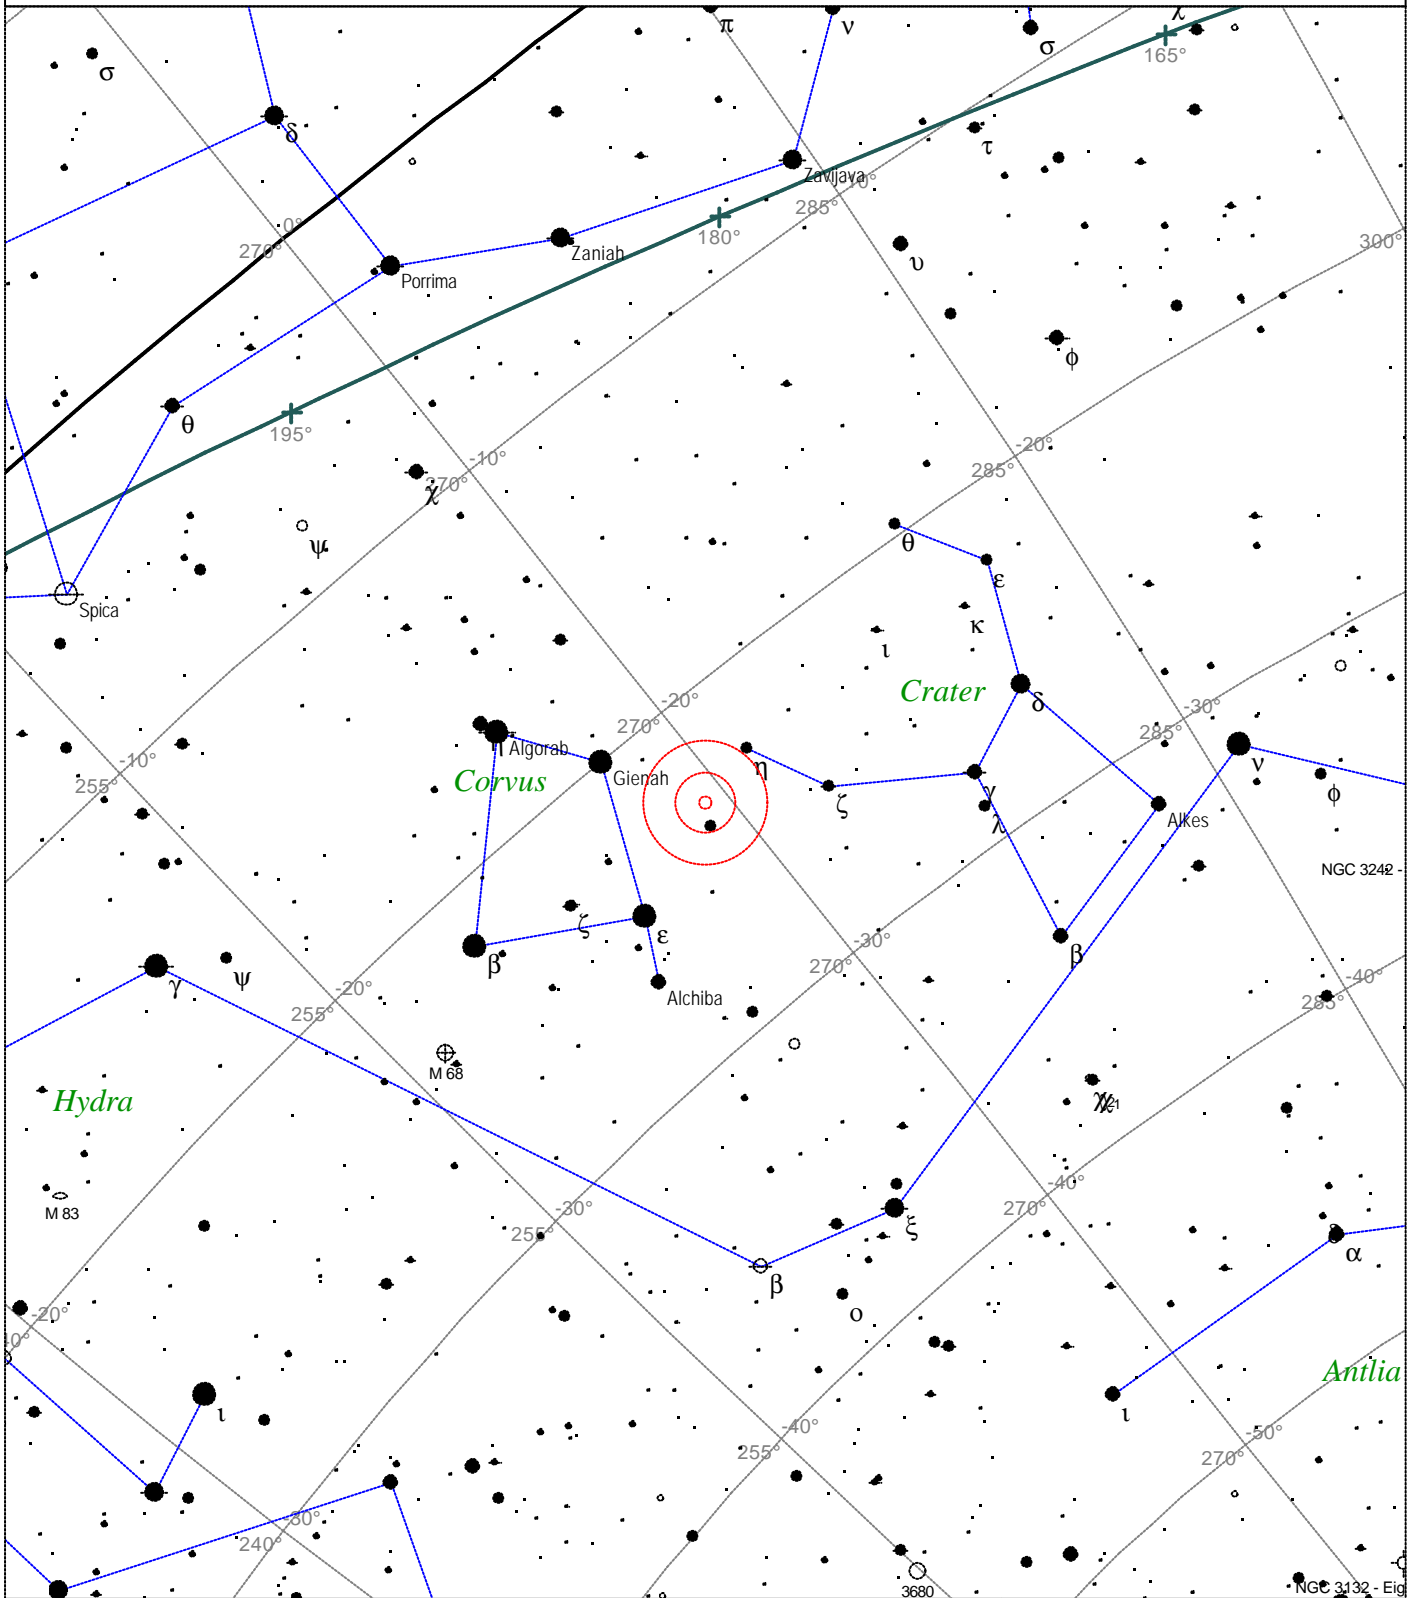

Caldwell 60 - Ringtail Galaxy

<p>STARS</p> <ul style="list-style-type: none"> ● <3 ● 3.5 ● 4 ● 4.5 ● 5 ● 5.5 · 6 · 6.5 · >7 	<p>SYMBOLS</p> <ul style="list-style-type: none"> ● Multiple star ○ Variable star ☄ Comet ☾ Galaxy □ Bright nebula □ Dark nebula ⊕ Globular cluster ○ Open cluster ⊕ Planetary nebula ⊗ Quasar △ Radio source × X-ray source ○ Other object 	<p><i>Caldwell 60 - NGC 4038</i> <i>Popular name: Ringtail Galaxy</i> <i>Type of object: Galaxy</i> <i>Magnitude: 10.9</i> <i>Surface brightness: 12.8 mag/sq arcmin</i> <i>Size: 3.4'x2.0'</i> <i>Position angle: 80°</i> <i>Right ascension: 12h 1m 59s</i></p>
---	---	--

Local Time: 19:40:11 12-Sep-2002	UTC: 19:40:11 12-Sep-2002	Sidereal Time: 18:56:39
Location: 53° 27' 0" N 2° 31' 0" W	RA: 12h01m59s Dec: -18° 52' Field: 45.0°	Julian Day: 2452530.3196