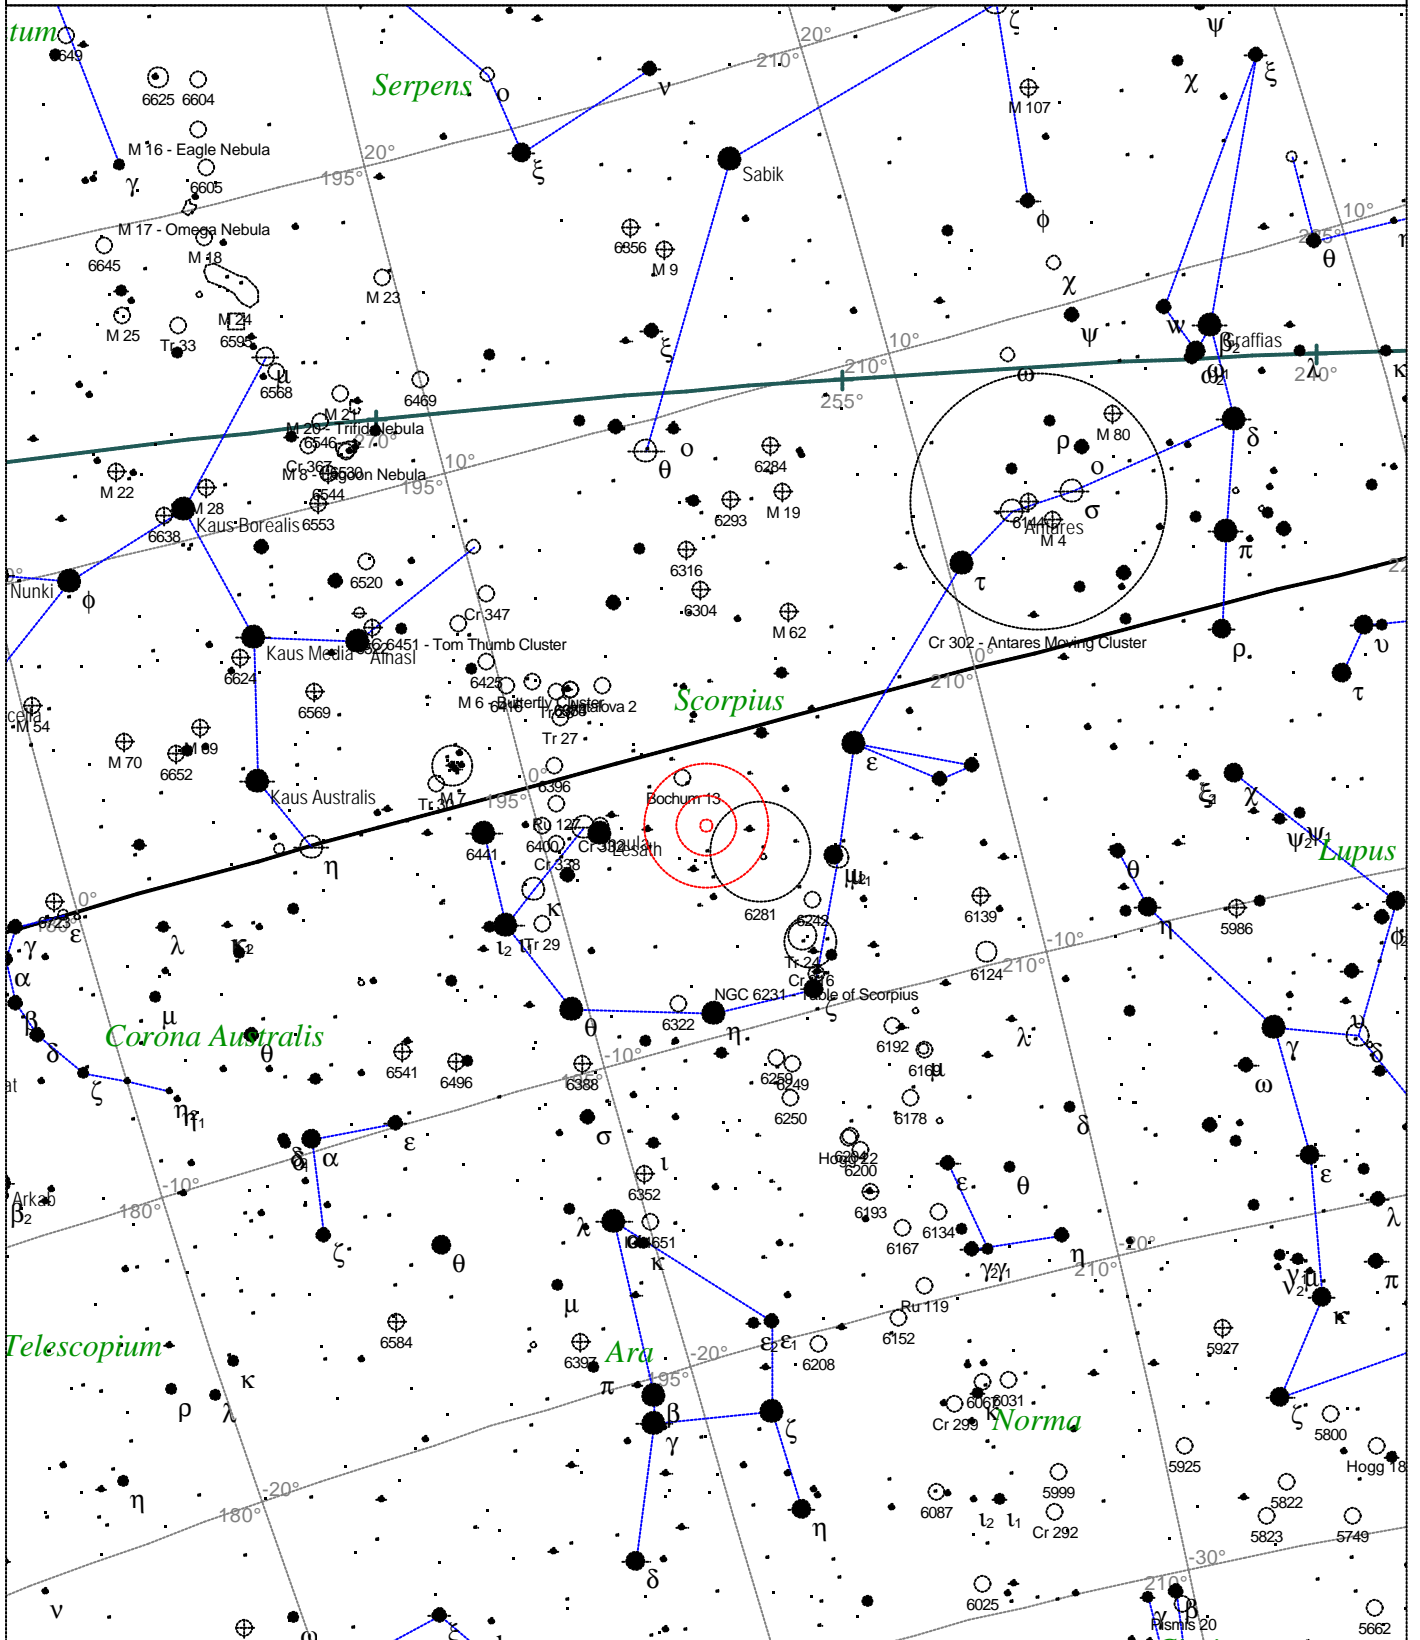

Caldwell 69 - Bipolar Nebula

<p>STARS</p> <ul style="list-style-type: none"> ● <3 ● 3.5 ● 4 ● 4.5 ● 5 ● 5.5 ● 6 ● 6.5 ● >7 	<p>SYMBOLS</p> <ul style="list-style-type: none"> ● Multiple star ○ Variable star ☄ Comet ☉ Galaxy □ Bright nebula □ Dark nebula ⊕ Globular cluster ○ Open cluster ⊕ Planetary nebula ⊗ Quasar △ Radio source × X-ray source ○ Other object 	<p><i>Caldwell 69 - NGC 6302</i> <i>Popular name: Bipolar Nebula</i> <i>Type of object: Planetary nebula</i> <i>Magnitude: 13.0</i> <i>Size: 48.0"</i> <i>Right ascension: 17h 13m 54s</i> <i>Declination: -37° 6' 32"</i> <i>Constellation: Scorpius</i></p>
---	---	--

Local Time: 19:40:11 12-Sep-2002 UTC: 19:40:11 12-Sep-2002 Sidereal Time: 18:56:39
 Location: 53° 27' 0" N 2° 31' 0" W RA: 17h13m54s Dec: -37° 06' Field: 45.0° Julian Day: 2452530.3196