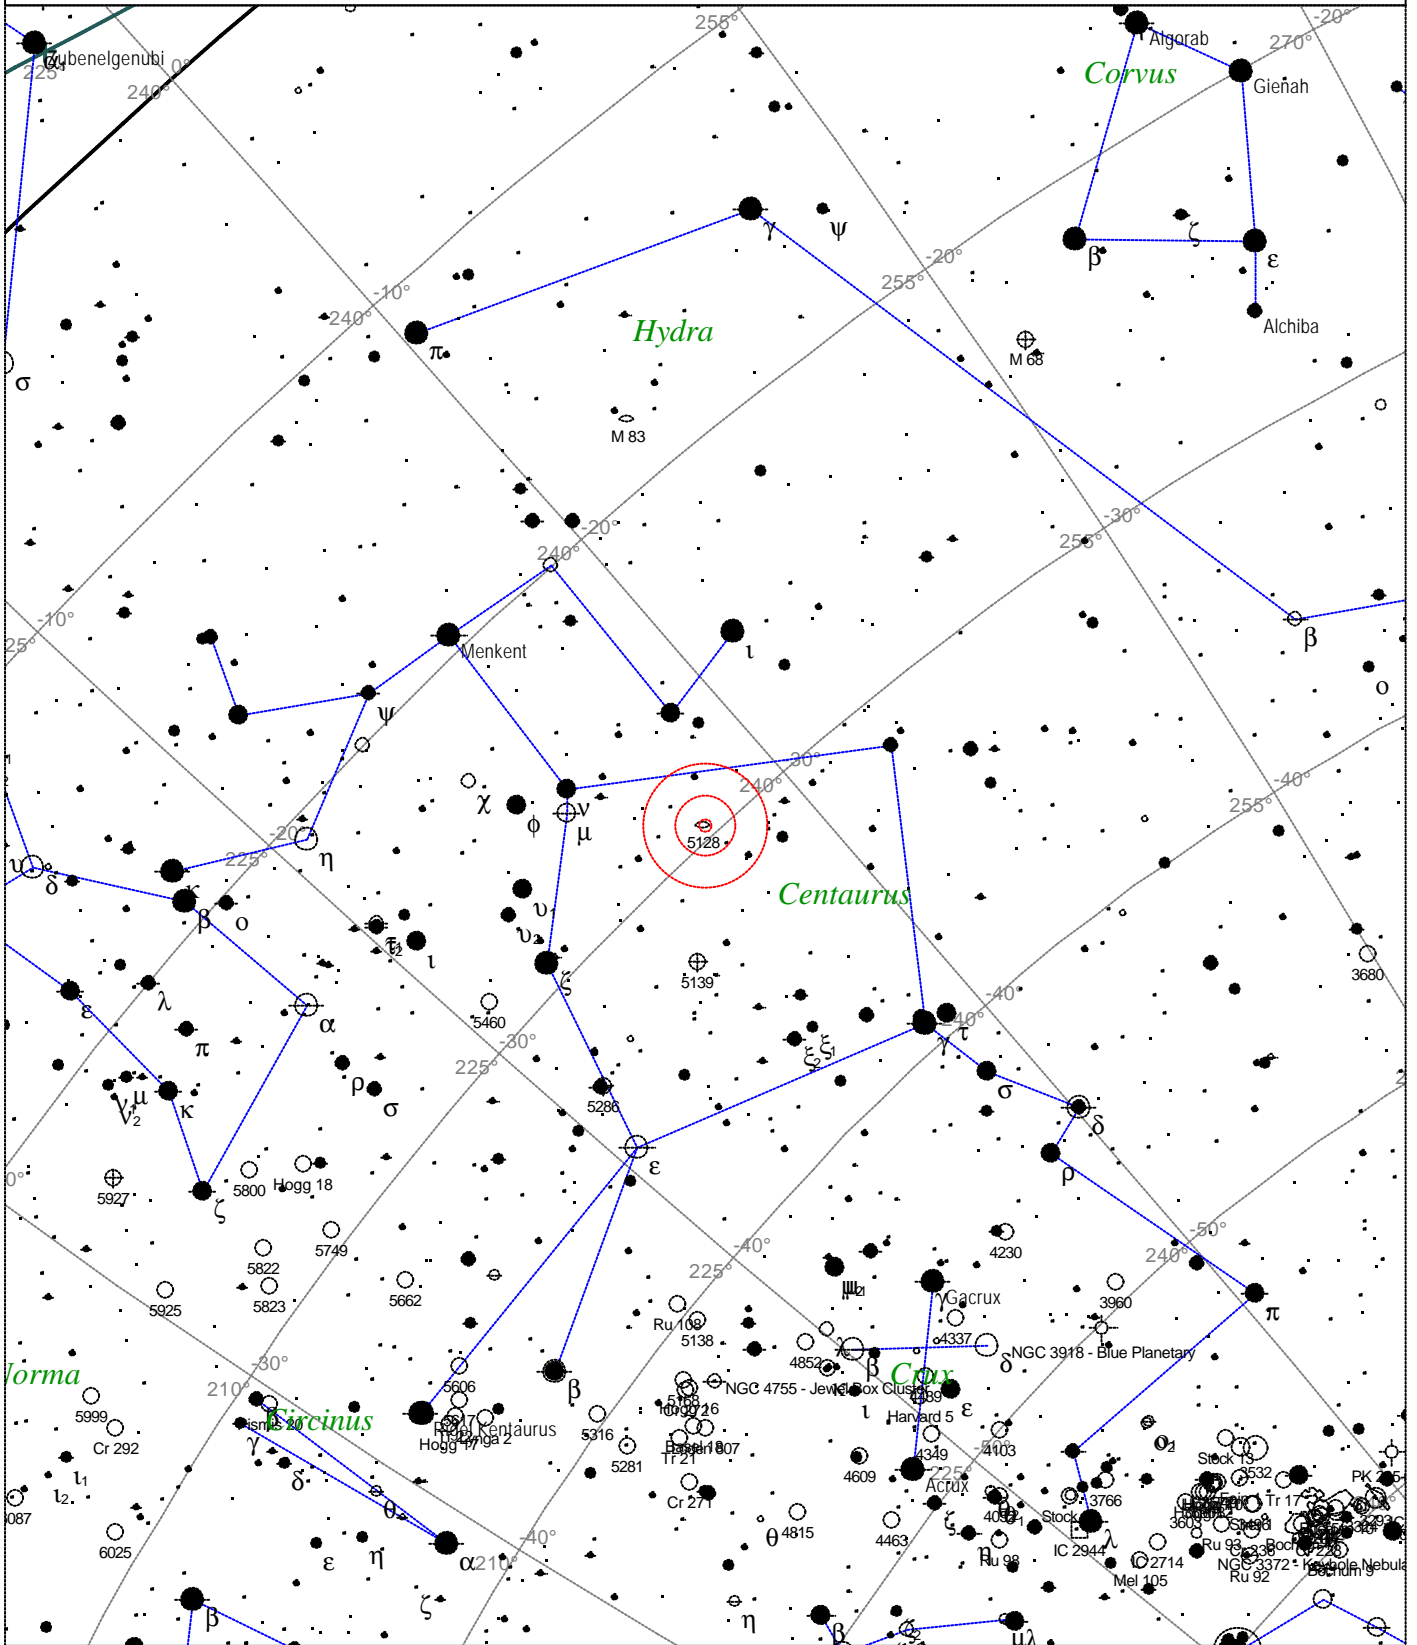

Caldwell 77 - NGC 5128

| | | |
|---|---|--|
| <p>STARS</p> <ul style="list-style-type: none"> ● <3 ● 3.5 ● 4 ● 4.5 ● 5 ● 5.5 ● 6 ● 6.5 ● >7 | <p>SYMBOLS</p> <ul style="list-style-type: none"> ● Multiple star ○ Variable star ☾ Comet ☾ Galaxy □ Bright nebula □ Dark nebula ⊕ Globular cluster ○ Open cluster ⊕ Planetary nebula ⊗ Quasar △ Radio source × X-ray source ○ Other object | <p><i>Caldwell 77 - NGC 5128</i> Type of object: Galaxy Magnitude: 7.6 Surface brightness: 13.6 mag/sq arcmin Size: 27.6'x20.5' Position angle: 35° Right ascension: 13h 25m 36s Declination: -43° 1' 46"</p> |
|---|---|--|

Local Time: 19:40:11 12-Sep-2002
 Location: 53° 27' 0" N 2° 31' 0" W

UTC: 19:40:11 12-Sep-2002
 RA: 13h25m36s Dec: -43° 01' Field: 45.0°

Sidereal Time: 18:56:39
 Julian Day: 2452530.3196