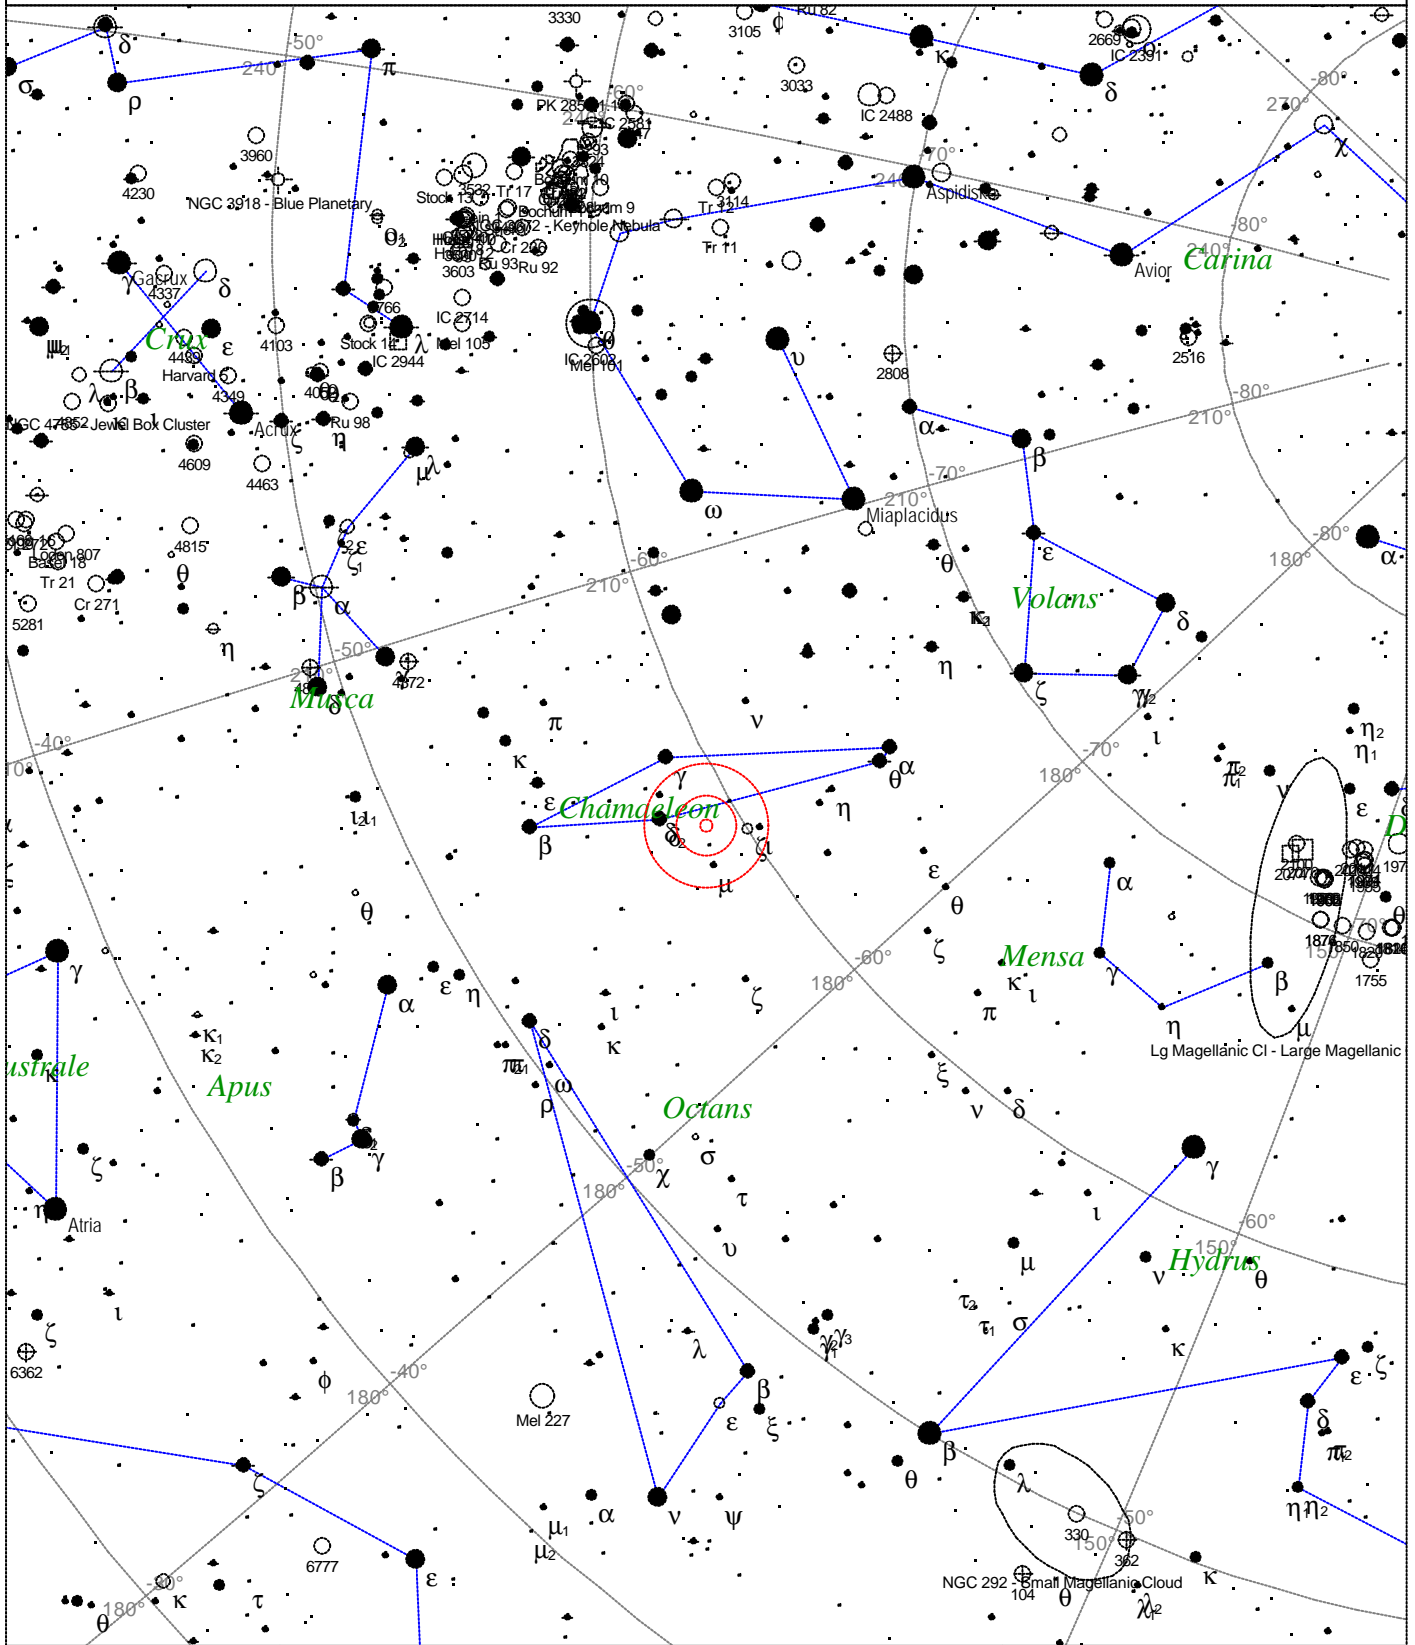

Caldwell 109 - NGC 3195

<p>STARS</p> <ul style="list-style-type: none"> ● <3 ● 3.5 ● 4 ● 4.5 ● 5 ● 5.5 	<p>SYMBOLS</p> <ul style="list-style-type: none"> ● Multiple star ○ Variable star ☄ Comet ☾ Galaxy □ Bright nebula ◻ Dark nebula ⊕ Globular cluster ○ Open cluster ⊕ Planetary nebula ⊗ Quasar △ Radio source × X-ray source ○ Other object 	<p><i>Caldwell 109 - NGC 3195</i> Type of object: Planetary nebula Magnitude: 10.0 Size: 48.0"x30.0" Right ascension: 10h 9m 11s Declination: -80° 52' 5" Constellation: Chamaeleon</p>
--	---	---

Local Time: 19:40:11 12-Sep-2002	UTC: 19:40:11 12-Sep-2002	Sidereal Time: 18:56:39
Location: 53° 27' 0" N 2° 31' 0" W	RA: 10h09m11s Dec: -80° 52' Field: 45.0°	Julian Day: 2452530.3196