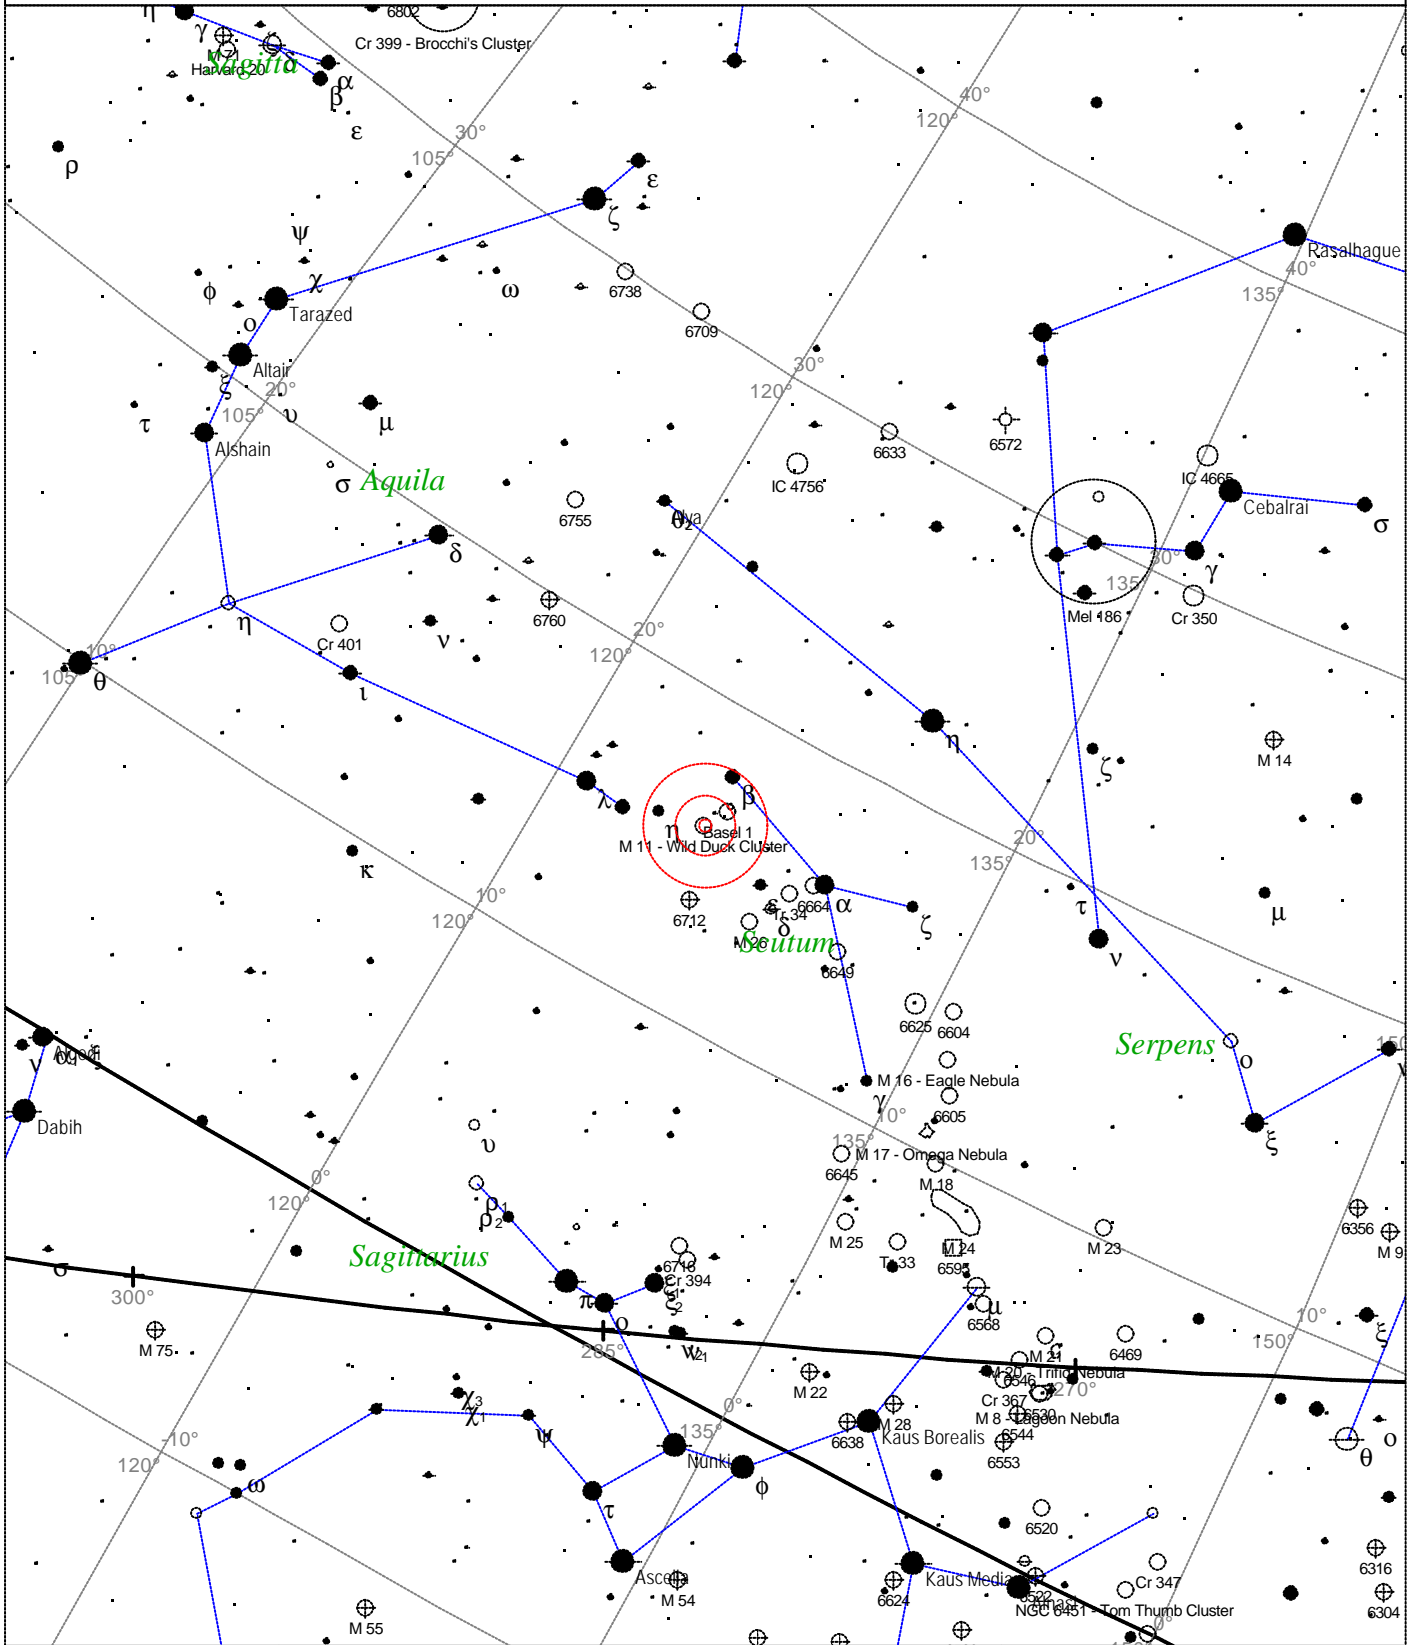

Messier 11 - Wild Duck Cluster

<p>STARS</p> <ul style="list-style-type: none"> ● <3 ● 3.5 ● 4 ● 4.5 ● 5 ● 5.5 ● 6 ● >6.5 	<p>SYMBOLS</p> <ul style="list-style-type: none"> ● Multiple star ○ Variable star ☄ Comet ☉ Galaxy □ Bright nebula □ Dark nebula ⊕ Globular cluster ○ Open cluster ⊕ Planetary nebula ⊗ Quasar △ Radio source × X-ray source ○ Other object 	<p><i>Messier 11 - Wild Duck Cluster</i> <i>Type of object: Open cluster</i> <i>Magnitude: 5.8</i> <i>Size: 14.0'</i> <i>Right ascension: 18h 51m 14s</i> <i>Declination: -6° 15' 47"</i> <i>Constellation: Scutum</i></p>
--	---	--

Local Time: 16:06:39 12-Sep-2002 UTC: 16:06:39 12-Sep-2002 Sidereal Time: 15:22:32
 Location: 53° 27' 0" N 2° 31' 0" W RA: 18h51m14s Dec: -6° 15' Field: 45.0° Julian Day: 2452530.1713