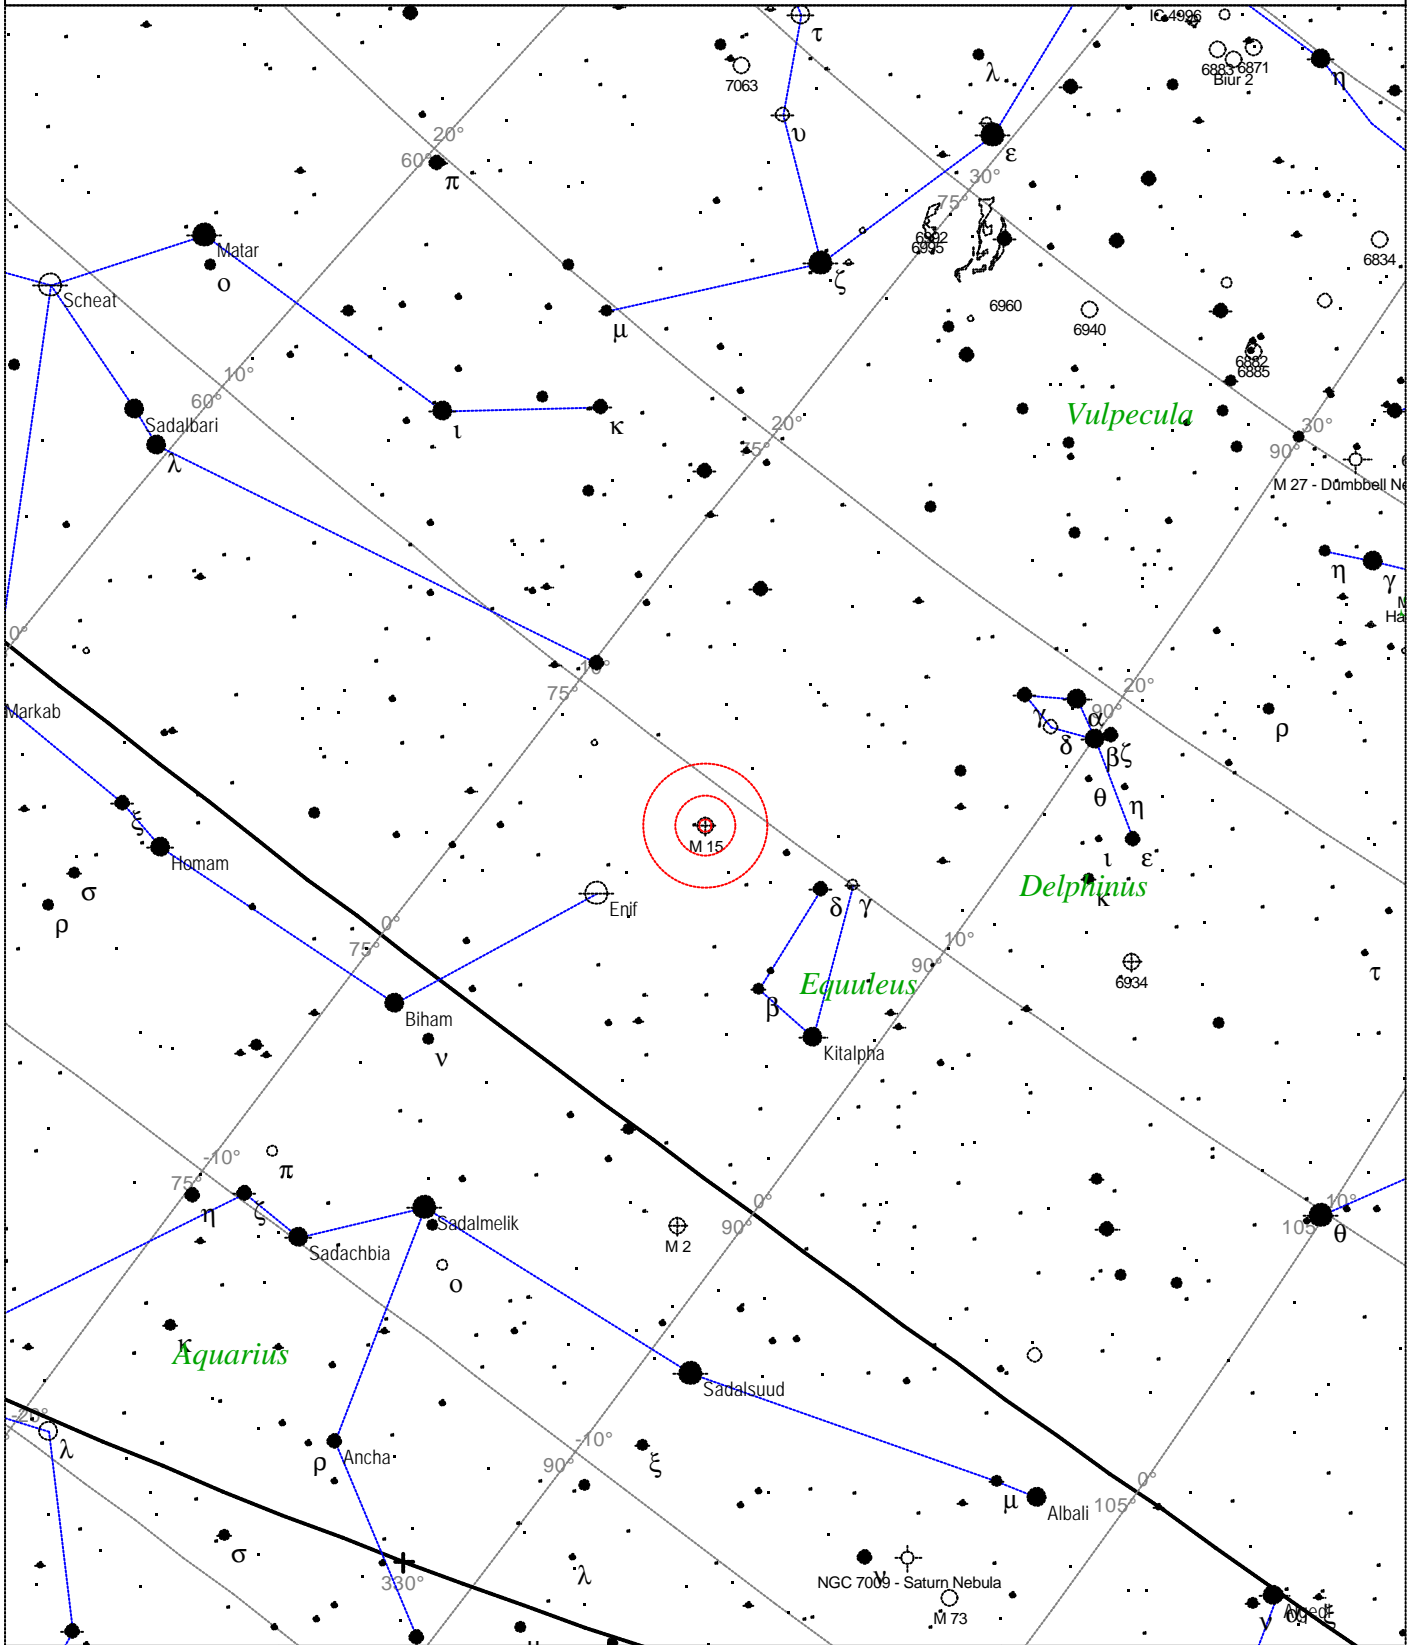

Messier 15 - Globular Cluster

<p>STARS</p> <ul style="list-style-type: none"> ● <3 ● 3.5 ● 4 ● 4.5 ● 5 ● 5.5 ● 6 ● 6.5 ● >7 	<p>SYMBOLS</p> <ul style="list-style-type: none"> ● Multiple star ○ Variable star ☄ Comet ☾ Galaxy □ Bright nebula ◻ Dark nebula ⊕ Globular cluster ○ Open cluster ♁ Planetary nebula ⊞ Quasar △ Radio source ✕ X-ray source ○ Other object 	<p><i>Messier 15 - Globular cluster</i> <i>Magnitude: 6.2</i> <i>Size: 12.3'</i> <i>Right ascension: 21h 30m 6s</i> <i>Declination: +12° 10' 46"</i> <i>Constellation: Pegasus</i></p>
---	---	---

Local Time: 16:06:39 12-Sep-2002 UTC: 16:06:39 12-Sep-2002 Sidereal Time: 15:22:32
 Location: 53° 27' 0" N 2° 31' 0" W RA: 21h30m06s Dec: +12° 10' Field: 45.0° Julian Day: 2452530.1713